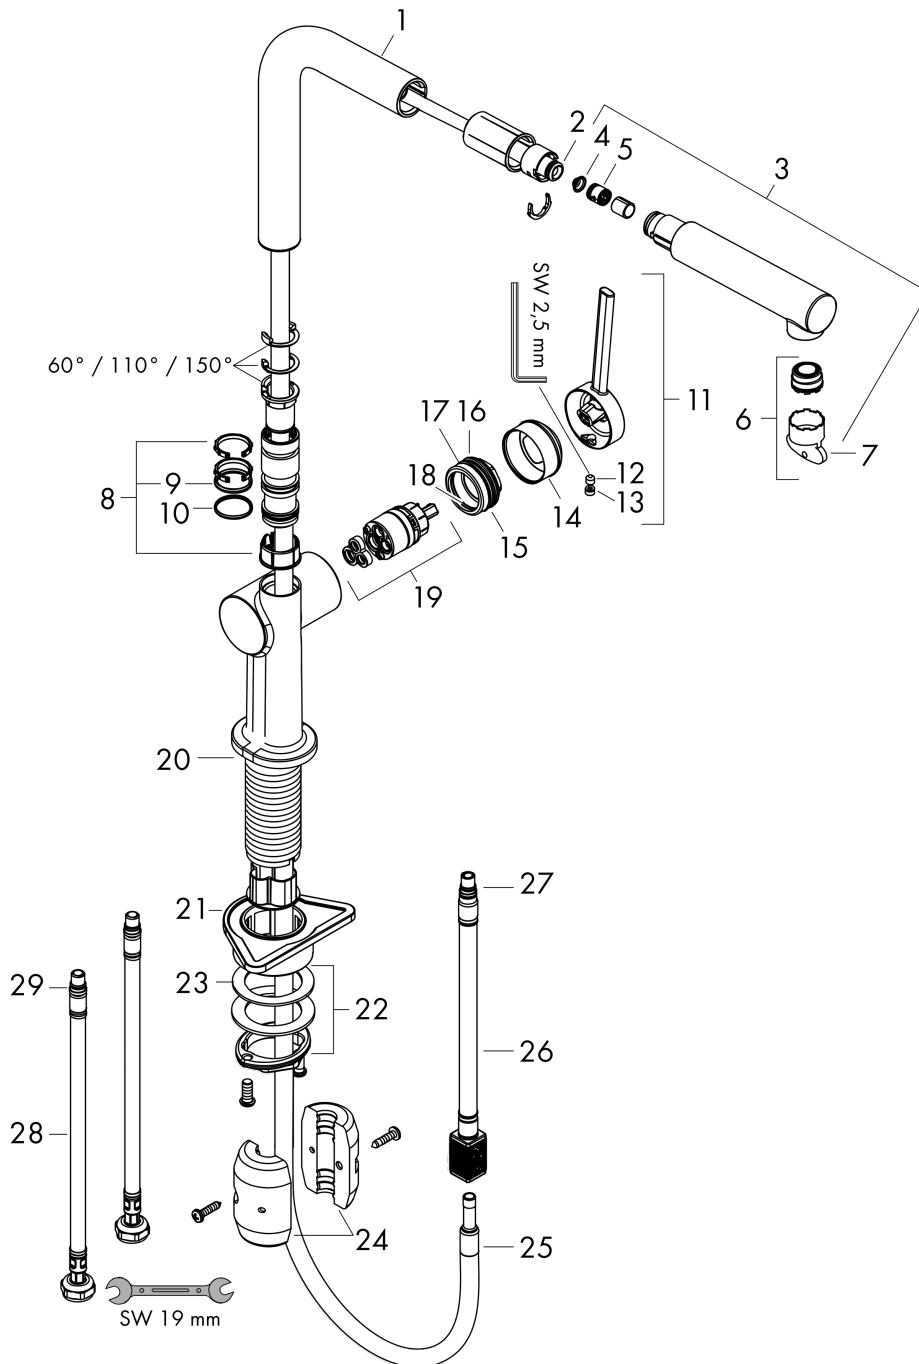

Surface: **Stainless Steel Finish** Article Number: **72808800**

Flowchart

Talis M54

Single lever kitchen mixer 270, pull-out spout, 1jet

Surface: **Stainless Steel Finish** Article Number: **72808800**

Exploded Drawing

Year of production: >12/19

Talis M54

Single lever kitchen mixer 270, pull-out spout, 1jet

Surface: **Stainless Steel Finish** Article Number: **72808800**

Spare part list

Year of production: >12/19

Pos.	Description	Article Number	Price	PU
1	spout cpl.	93749800	€ 88,06	1
2	O-ring 8x2	98112000	€ 3,33	1
3	handspray	93751800	€ 108,77	1
4	filter	98516000	€ 5,36	1
5	non return valve DW 10	96456000	€ 8,69	1
6	spray former	93748000	€ 22,97	1
7	service tool	93750000	€ 8,69	1
8	set of lever collars	98365000	€ 8,69	1
9	O-ring 19x2	98426000	€ 3,33	1
10	O-ring 20x1,5	98197000	€ 3,33	1
11	handle	93736800	€ 55,34	1
12	hollow set screw M5x5	98446000	€ 3,33	1
13	screw cover	93735610	€ 8,69	1
14	flange	93737800	€ 55,34	1
15	nut	93738000	€ 45,82	1
16	O-ring 25x1,5	98146000	€ 3,33	1
17	O-ring 30x1,5	98433000	€ 3,33	1
18	O-ring 29x2	98391000	€ 3,33	1
19	cartridge, assy	93740000	€ 88,54	1
20	O-ring 36x3	98052000	€ 3,33	1
21	support	97523000	€ 5,36	1
22	fixing set (Ø 34)	95049000	€ 14,28	1
23	lever collar	97548000	€ 3,33	1
24	weight	92500000	€ 36,89	1
25	hose 1,50 m	93816000	€ 88,54	1
26	hose	93744000	€ 45,82	1
27	O-ring 7x1,5	98422000	€ 3,33	1
28	connection hose 900 mm M8x0,75 G3/8	93746000	€ 36,89	1
29	O-ring 6,6x1,6	93019000	€ 3,33	1
a	set of adapters	93395000	€ 22,97	1