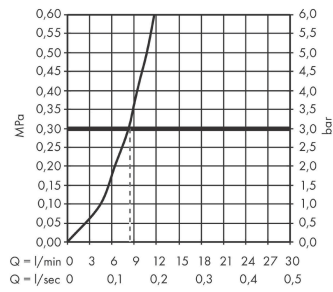

Talis M54

Single lever kitchen mixer 270, pull-out spout, 1jet

Surface: **Stainless Steel Finish** Article Number: **72808800**

Description

product features

- ComfortZone 270
- I-spout
- swivel range adjustable in 4 steps 60°, 110°, 150° or 360°
- laminar spray
- quick connect hose
- connection dimension: DN15
- maximum flow rate at 3 bar: 8 l/min
- ceramic cartridge
- connection type: G 3/8 connections
- temperature limitation adjustable
- integrated non-return valve
- suitable for continuous flow water heaters
- extension length up to 50 cm

Technology

Design awards

reddot winner 2020

Certificates

Product image

Scale drawing

Talis M54

Single lever kitchen mixer 270, pull-out spout, 1jet

Surface: **Stainless Steel Finish** Article Number: **72808800**

Flowchart

Talis M54

Single lever kitchen mixer 270, pull-out spout, 1jet

Surface: **Stainless Steel Finish** Article Number: **72808800**

Exploded Drawing