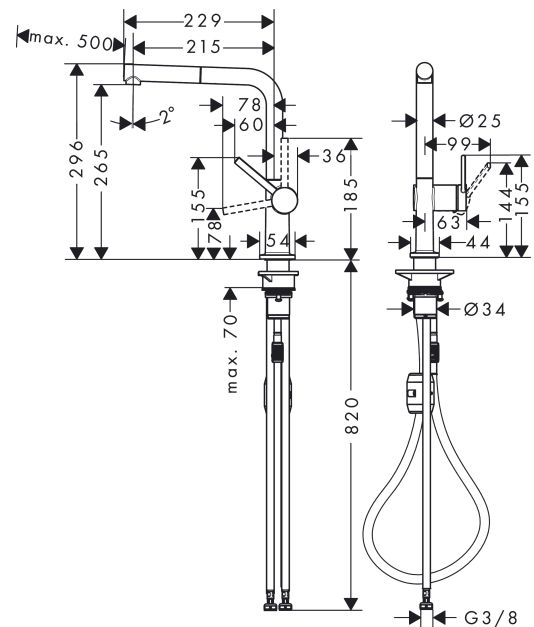

#### product features

- ComfortZone 270
- I-spout
- swivel range adjustable in 4 steps 60°, 110°, 150° or 360°
- laminar spray
- quick connect hose
- connection dimension: DN15
- maximum flow rate at 3 bar: 8 l/min
- ceramic cartridge
- connection type: G 3/8 connections
- temperature limitation adjustable
- integrated non-return valve
- suitable for continuous flow water heaters
- extension length up to 50 cm

### Scale drawing

**Talis M54**

**Single lever kitchen mixer 270, pull-out spout, 1jet**

Surface: **Matt Black** Article Number: **72808670**

**Flowchart**

**Talis M54**  
**Single lever kitchen mixer 270, pull-out spout, 1jet**  
 Surface: **Matt Black** Article Number: **72808670**

## Talis M54

Single lever kitchen mixer 270, pull-out spout, 1jet

Surface: **Matt Black** Article Number: **72808670**