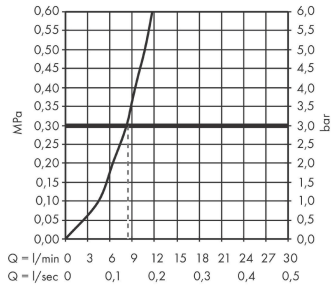

### Scale drawing

**Talis M54**

**Single lever kitchen mixer 270, pull-out spout, 1jet**

Surface: **Matt Black** Article Number: **72808670**

**Flowchart**

**Talis M54**  
**Single lever kitchen mixer 270, pull-out spout, 1jet**  
 Surface: **Matt Black** Article Number: **72808670**