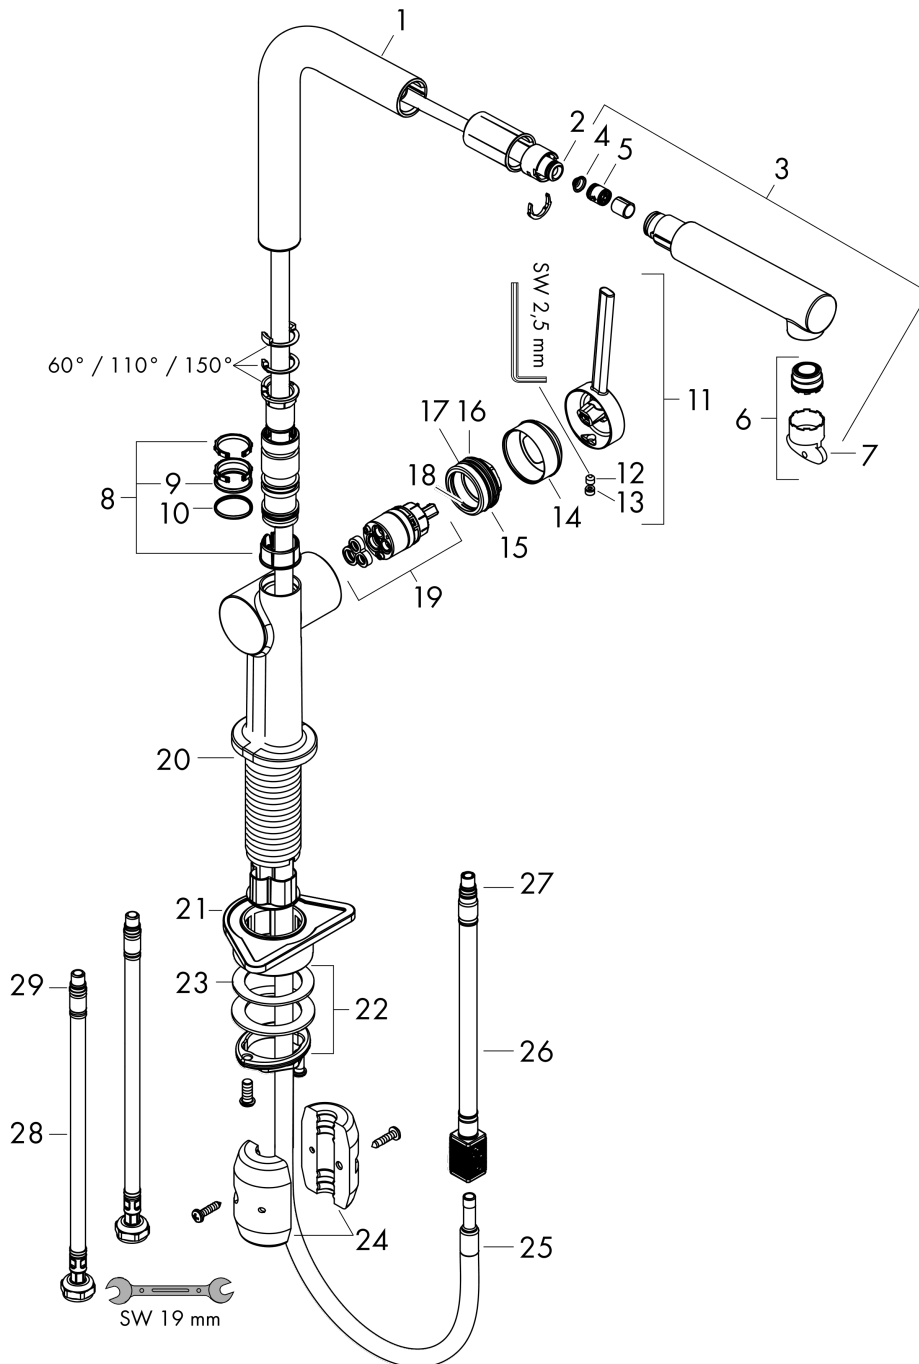

### Scale drawing

**Talis M54**

**Single lever kitchen mixer 270, pull-out spout, 1jet**

Surface: **Matt Black** Article Number: **72808670**

**Flowchart**

**Talis M54**  
**Single lever kitchen mixer 270, pull-out spout, 1jet**  
 Surface: **Matt Black** Article Number: **72808670**

**Exploded Drawing**

Year of production: >04/20

## Talis M54

Single lever kitchen mixer 270, pull-out spout, 1jet

Surface: **Matt Black** Article Number: **72808670**

### Spare part list

Year of production: >04/20

Pos.	Description	Article Number	Price	PU
1	spout cpl.	93749670	€ 88,06	1
2	O-ring 8x2	98112000	€ 3,33	1
3	handspray	93751670	€ 108,77	1
4	filter	98516000	€ 5,36	1
5	non return valve DW 10	96456000	€ 8,69	1
6	spray former	93748000	€ 22,97	1
7	service tool	93750000	€ 8,69	1
8	set of lever collars	98365000	€ 8,69	1
9	O-ring 19x2	98426000	€ 3,33	1
10	O-ring 20x1,5	98197000	€ 3,33	1
11	handle	93736670	€ 55,34	1
12	hollow set screw M5x5	98446000	€ 3,33	1
13	screw cover	93735610	€ 8,69	1
14	flange	93737670	€ 55,34	1
15	nut	93738000	€ 45,82	1
16	O-ring 25x1,5	98146000	€ 3,33	1
17	O-ring 30x1,5	98433000	€ 3,33	1
18	O-ring 29x2	98391000	€ 3,33	1
19	cartridge, assy	93740000	€ 88,54	1
20	O-ring 36x3	98052000	€ 3,33	1
21	support	97523000	€ 5,36	1
22	fixing set (Ø 34)	95049000	€ 14,28	1
23	lever collar	97548000	€ 3,33	1
24	weight	92500000	€ 36,89	1
25	hose 1,50 m	93816000	€ 88,54	1
26	hose	93744000	€ 45,82	1
27	O-ring 7x1,5	98422000	€ 3,33	1
28	connection hose 900 mm M8x0,75 G3/8	93746000	€ 36,89	1
29	O-ring 6,6x1,6	93019000	€ 3,33	1
a	set of adapters	93395000	€ 22,97	1