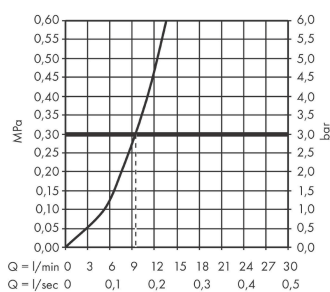

Talis M54

Single lever kitchen mixer 220, 1jet

Surface: **Stainless Steel Finish** Article Number: **72804800**

Description

product features

- ComfortZone 220
- swivel range adjustable in 4 steps 60°, 110°, 150° or 360°
- laminar spray
- connection dimension: DN15
- maximum flow rate at 3 bar: 9 l/min
- ceramic cartridge
- connection type: G 3/8 connections
- temperature limitation adjustable
- suitable for continuous flow water heaters
- tap hole with Ø 35 mm required

Technology

Design awards

reddot winner 2020

Certificates

Product image

Scale drawing

Flowchart

Talis M54