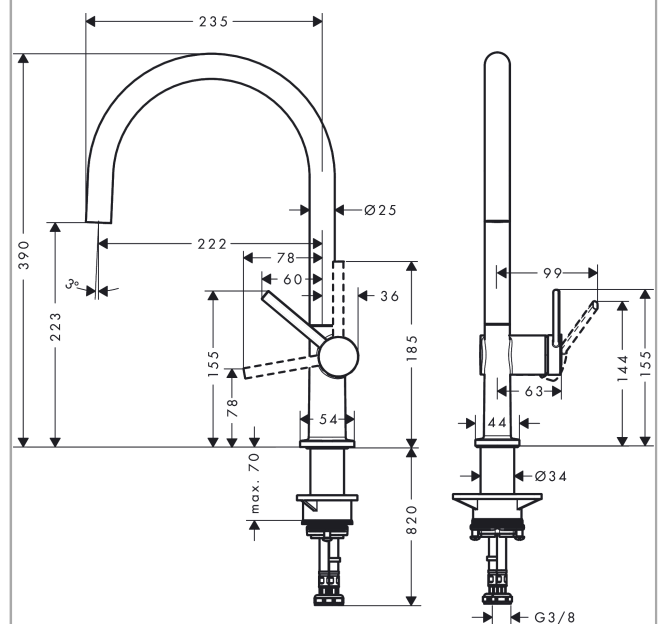

Talis M54

Single lever kitchen mixer 220, 1jet

Surface: **Stainless Steel Finish** Article Number: **72804800**

Description

product features

- ComfortZone 220
- swivel range adjustable in 4 steps 60°, 110°, 150° or 360°
- laminar spray
- connection dimension: DN15
- maximum flow rate at 3 bar: 9 l/min
- ceramic cartridge
- connection type: G 3/8 connections
- temperature limitation adjustable
- suitable for continuous flow water heaters
- tap hole with Ø 35 mm required

Technology

Design awards

reddot winner 2020

Certificates

Product image

Scale drawing

Flowchart

Talis M54

Single lever kitchen mixer 220, 1jet

Surface: **Stainless Steel Finish** Article Number: **72804800**

Exploded Drawing

Year of production: >04/21

Talis M54

Single lever kitchen mixer 220, 1jet

Surface: **Stainless Steel Finish** Article Number: **72804800**

Spare part list

Year of production: >04/21

Pos.	Description	Article Number	Price	PU
1	spout cpl.	93757800	€ 249,78	1
2	screw	94319000	€ 18,80	1
3	spray former	93748000	€ 22,97	1
4	service tool	93750000	€ 8,69	1
5	O-Ring 14x2,5	98189000	€ 3,33	1
6	axialring	97558000	€ 3,33	1
7	handle	93736800	€ 55,34	1
8	hollow set screw M5x5	98446000	€ 3,33	1
9	screw cover	93735610	€ 8,69	1
10	flange	93737800	€ 55,34	1
11	nut	93738000	€ 45,82	1
12	cartridge, assy	93760000	€ 88,54	1
13	O-ring 36x3	98052000	€ 3,33	1
14	support	97523000	€ 5,36	1
15	fixing set (Ø 34)	95049000	€ 14,28	1
16	lever collar	97548000	€ 3,33	1
17	connection hose 900 mm M8x0,75 G3/8	93746000	€ 36,89	1
18	O-ring 6,6x1,6	93019000	€ 3,33	1