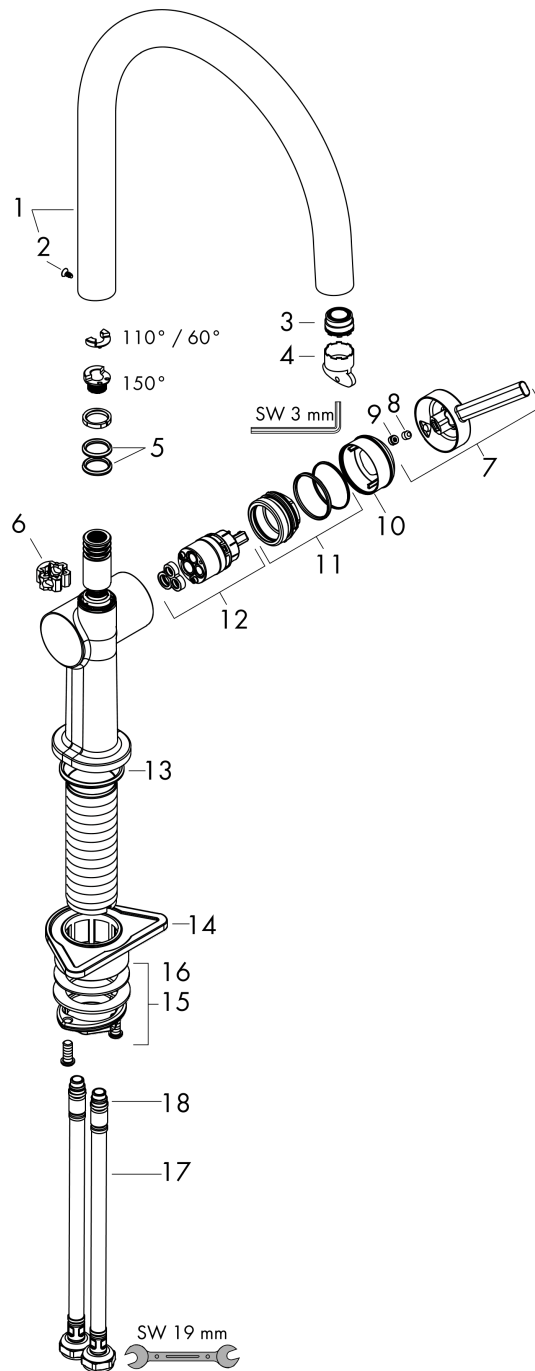

Talis M54

Single lever kitchen mixer 220, 1jet

Surface: **Stainless Steel Finish** Article Number: **72804800**

Description

product features

- ComfortZone 220
- swivel range adjustable in 4 steps 60°, 110°, 150° or 360°
- laminar spray
- connection dimension: DN15
- maximum flow rate at 3 bar: 9 l/min
- ceramic cartridge
- connection type: G 3/8 connections
- temperature limitation adjustable
- suitable for continuous flow water heaters
- tap hole with Ø 35 mm required

Technology

Design awards

reddot winner 2020

Certificates

Product image

Scale drawing

Flowchart

Talis M54

Single lever kitchen mixer 220, 1jet

Surface: **Stainless Steel Finish** Article Number: **72804800**

Exploded Drawing

Year of production: >04/21

Talis M54

Single lever kitchen mixer 220, 1jet

Surface: **Stainless Steel Finish** Article Number: **72804800**

Spare part list

Year of production: >04/21

Pos.	Description	Article Number	Price	PU
1	spout cpl.	93757800	€ 249,78	1
2	screw	94319000	€ 18,80	1
3	spray former	93748000	€ 22,97	1
4	service tool	93750000	€ 8,69	1
5	O-Ring 14x2,5	98189000	€ 3,33	1
6	axialring	97558000	€ 3,33	1
7	handle	93736800	€ 55,34	1
8	hollow set screw M5x5	98446000	€ 3,33	1
9	screw cover	93735610	€ 8,69	1
10	flange	93737800	€ 55,34	1
11	nut	93738000	€ 45,82	1
12	cartridge, assy	93760000	€ 88,54	1
13	O-ring 36x3	98052000	€ 3,33	1
14	support	97523000	€ 5,36	1
15	fixing set (Ø 34)	95049000	€ 14,28	1
16	lever collar	97548000	€ 3,33	1
17	connection hose 900 mm M8x0,75 G3/8	93746000	€ 36,89	1
18	O-ring 6,6x1,6	93019000	€ 3,33	1