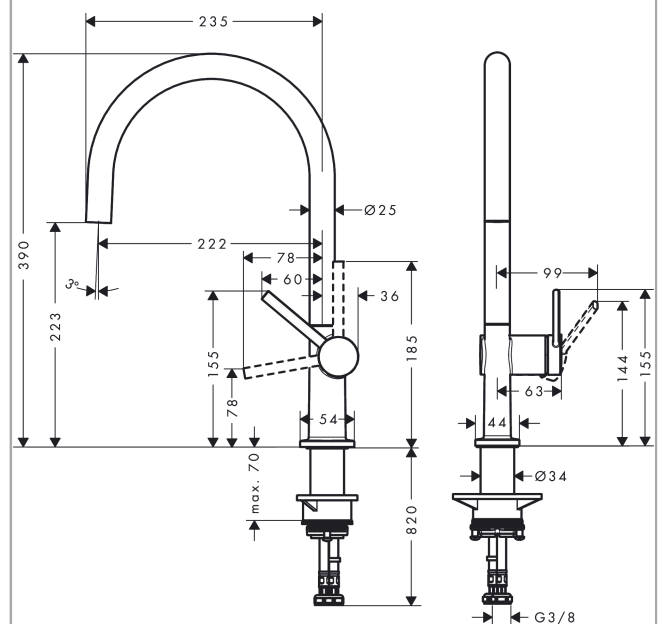

### product features

- ComfortZone 220
- swivel range adjustable in 4 steps 60°, 110°, 150° or 360°
- laminar spray
- connection dimension: DN15
- maximum flow rate at 3 bar: 9 l/min
- ceramic cartridge
- connection type: G 3/8 connections
- temperature limitation adjustable
- suitable for continuous flow water heaters
- tap hole with Ø 35 mm required

## Scale drawing

Year of production: &gt;04/21

Pos.	Description	Article Number	Price	PU
1	spout cpl.	93757670	€ 249,78	1
2	screw	94319000	€ 18,80	1
3	spray former	93748000	€ 22,97	1
4	service tool	93750000	€ 8,69	1
5	O-Ring 14x2,5	98189000	€ 3,33	1
6	axialring	97558000	€ 3,33	1
7	handle	93736670	€ 55,34	1
8	hollow set screw M5x5	98446000	€ 3,33	1
9	screw cover	93735610	€ 8,69	1
10	flange	93737670	€ 55,34	1
11	nut	93738000	€ 45,82	1
12	cartridge, assy	93760000	€ 88,54	1
13	O-ring 36x3	98052000	€ 3,33	1
14	support	97523000	€ 5,36	1
15	fixing set (Ø 34)	95049000	€ 14,28	1
16	lever collar	97548000	€ 3,33	1
17	connection hose 900 mm M8x0,75 G3/8	93746000	€ 36,89	1
18	O-ring 6,6x1,6	93019000	€ 3,33	1