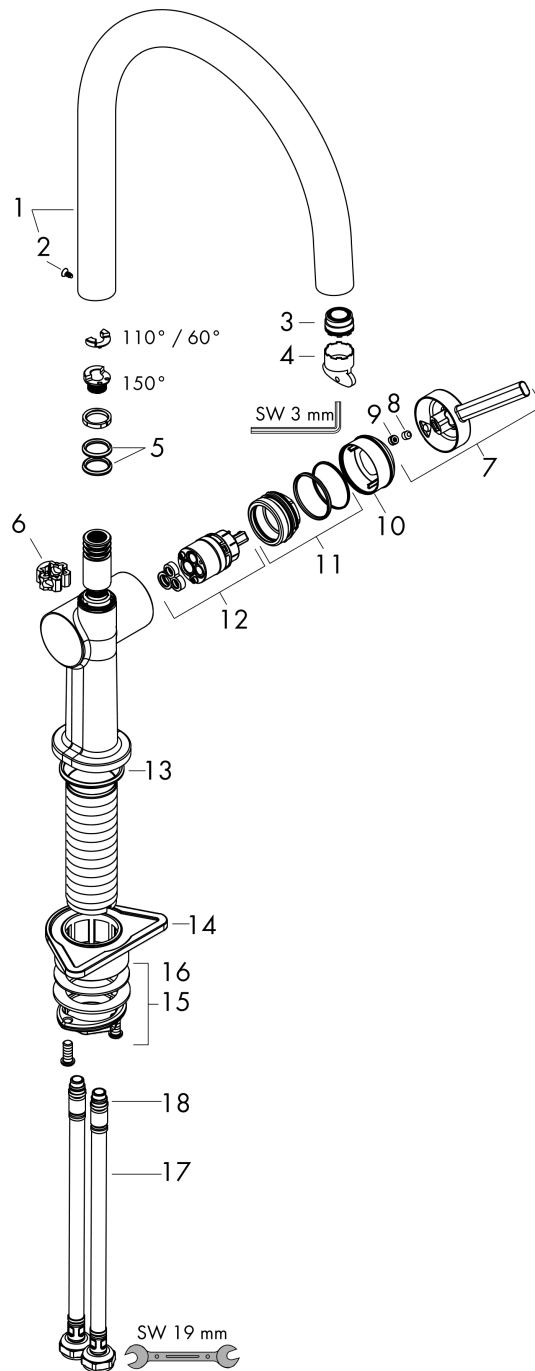

### product features

- ComfortZone 220
- swivel range adjustable in 4 steps 60°, 110°, 150° or 360°
- laminar spray
- connection dimension: DN15
- maximum flow rate at 3 bar: 9 l/min
- ceramic cartridge
- connection type: G 3/8 connections
- temperature limitation adjustable
- suitable for continuous flow water heaters
- tap hole with Ø 35 mm required

## Scale drawing

## Flowchart

**Talis M54**

**Single lever kitchen mixer 220, 1jet**

Surface: **Matt Black** Article Number: **72804670**

**Exploded Drawing**

Year of production: >04/21

**Talis M54****Single lever kitchen mixer 220, 1jet**Surface: **Matt Black** Article Number: **72804670****Spare part list**

Year of production: &gt;04/21

Pos.	Description	Article Number	Price	PU
1	spout cpl.	93757670	€ 249,78	1
2	screw	94319000	€ 18,80	1
3	spray former	93748000	€ 22,97	1
4	service tool	93750000	€ 8,69	1
5	O-Ring 14x2,5	98189000	€ 3,33	1
6	axialring	97558000	€ 3,33	1
7	handle	93736670	€ 55,34	1
8	hollow set screw M5x5	98446000	€ 3,33	1
9	screw cover	93735610	€ 8,69	1
10	flange	93737670	€ 55,34	1
11	nut	93738000	€ 45,82	1
12	cartridge, assy	93760000	€ 88,54	1
13	O-ring 36x3	98052000	€ 3,33	1
14	support	97523000	€ 5,36	1
15	fixing set (Ø 34)	95049000	€ 14,28	1
16	lever collar	97548000	€ 3,33	1
17	connection hose 900 mm M8x0,75 G3/8	93746000	€ 36,89	1
18	O-ring 6,6x1,6	93019000	€ 3,33	1