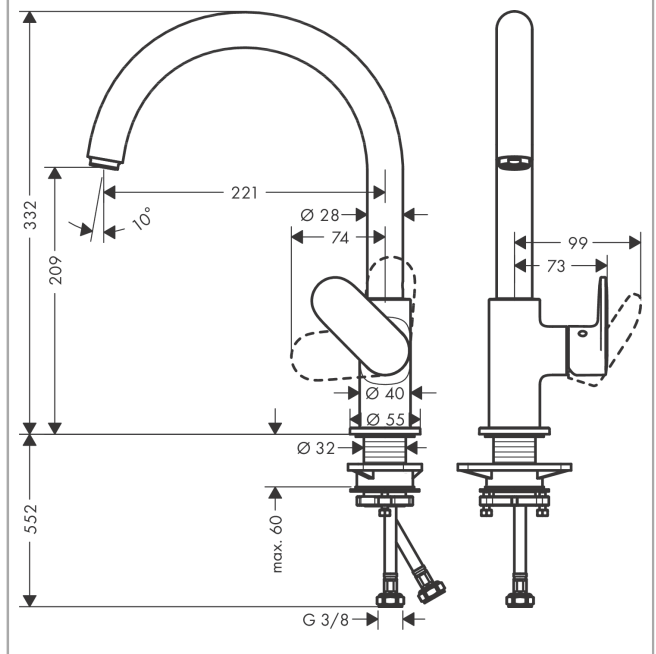

**Vernis Blend M35**  
**Single lever kitchen mixer 210 with swivel spout**  
 Surface: **Chrome** Article Number: **71870000**

**Description**

**product features**

- ComfortZone 210
- swivel range adjustable in 2 steps 120° or 360°
- Normal spray
- connection dimension: DN15
- maximum flow rate at 3 bar: 11,1 l/min
- ceramic cartridge
- connection type: G 3/8 connections
- suitable for continuous flow water heaters

**Technology**

**Certificates**

**Product image**

**Scale drawing**

**Flowchart**

**Vernis Blend M35**  
**Single lever kitchen mixer 210 with swivel spout**  
 Surface: **Chrome** Article Number: **71870000**

**Exploded Drawing**

Year of production: >04/21

**Vernis Blend M35**  
**Single lever kitchen mixer 210 with swivel spout**  
 Surface: **Chrome** Article Number: **71870000**

### Spare part list

Year of production: >04/21

Pos.	Description	Article Number	Price	PU
1	spout cpl.	93880000	€ 88,54	1
2	aerator M24x1	93881000	€ 8,69	1
3	sealing set	93689000	€ 3,33	1
4	handle	93691000	€ 28,92	1
5	screw cover	96338000	€ 3,33	1
6	flange	93692000	€ 5,36	1
7	nut	93693000	€ 8,69	1
8	cartridge, assy	97685000	€ 58,67	1
9	locking screw for handle	95140000	€ 5,36	1
10	seal	98865000	€ 28,92	1
11	escutcheon	93946000	€ 14,28	1
12	seal	93694000	€ 3,33	1
13	support	97523000	€ 5,36	1
14	fixing set (Ø 32)	13961000	€ 22,97	1
15	connection hose 600 mm M8x0,75 G3/8	96510000	€ 22,97	1
16	O-ring 7x1,5	98422000	€ 3,33	1