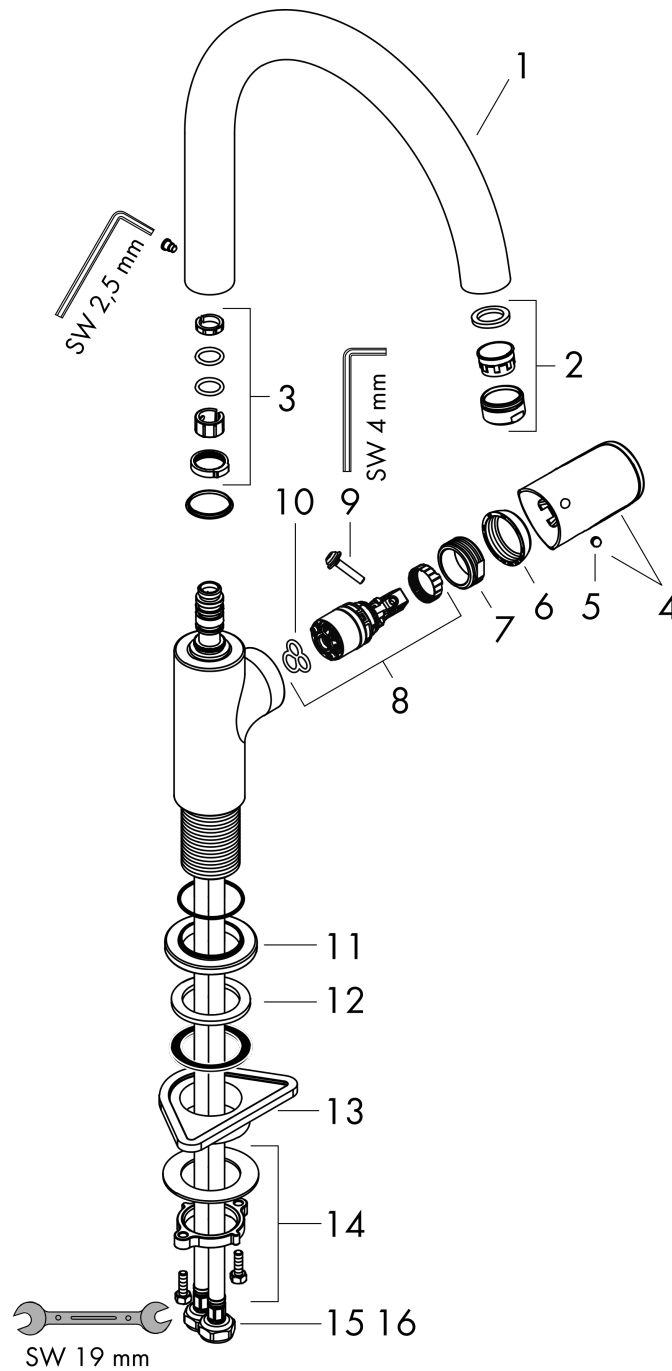

**Vernis Blend M35**  
**Single lever kitchen mixer 210 with swivel spout**  
 Surface: **Chrome** Article Number: **71870000**

**Description**

**product features**

- ComfortZone 210
- swivel range adjustable in 2 steps 120° or 360°
- Normal spray
- connection dimension: DN15
- maximum flow rate at 3 bar: 11,1 l/min
- ceramic cartridge
- connection type: G 3/8 connections
- suitable for continuous flow water heaters

**Technology**

**Certificates**

**Product image**

**Scale drawing**

**Flowchart**

**Vernis Blend M35**  
**Single lever kitchen mixer 210 with swivel spout**  
 Surface: **Chrome** Article Number: **71870000**

**Exploded Drawing**

Year of production: >04/21

**Vernis Blend M35**  
**Single lever kitchen mixer 210 with swivel spout**  
 Surface: **Chrome** Article Number: **71870000**

### Spare part list

Year of production: >04/21

Pos.	Description	Article Number	Price	PU
1	spout cpl.	93880000	€ 88,54	1
2	aerator M24x1	93881000	€ 8,69	1
3	sealing set	93689000	€ 3,33	1
4	handle	93691000	€ 28,92	1
5	screw cover	96338000	€ 3,33	1
6	flange	93692000	€ 5,36	1
7	nut	93693000	€ 8,69	1
8	cartridge, assy	97685000	€ 58,67	1
9	locking screw for handle	95140000	€ 5,36	1
10	seal	98865000	€ 28,92	1
11	escutcheon	93946000	€ 14,28	1
12	seal	93694000	€ 3,33	1
13	support	97523000	€ 5,36	1
14	fixing set (Ø 32)	13961000	€ 22,97	1
15	connection hose 600 mm M8x0,75 G3/8	96510000	€ 22,97	1
16	O-ring 7x1,5	98422000	€ 3,33	1