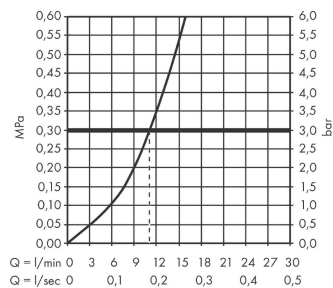

**Vernis Blend M35**  
**Single lever kitchen mixer 210 with swivel spout**  
 Surface: **Chrome** Article Number: **71870000**

**Description**

**product features**

- ComfortZone 210
- swivel range adjustable in 2 steps 120° or 360°
- Normal spray
- connection dimension: DN15
- maximum flow rate at 3 bar: 11,1 l/min
- ceramic cartridge
- connection type: G 3/8 connections
- suitable for continuous flow water heaters

**Technology**

**Certificates**

**Product image**

**Scale drawing**

**Flowchart**

**Vernis Blend M35**  
**Single lever kitchen mixer 210 with swivel spout**  
 Surface: **Chrome** Article Number: **71870000**