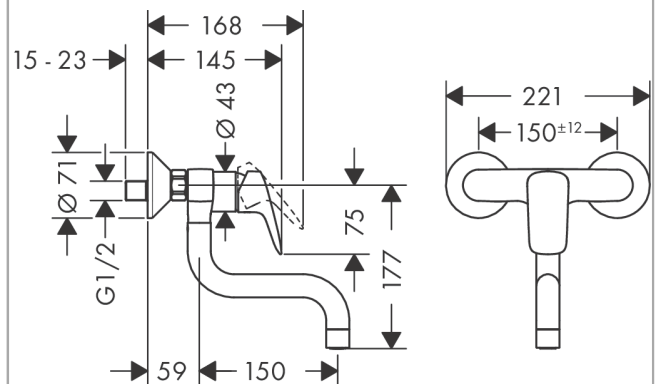

Logis M31

Single lever kitchen mixer, wall-mounted lowspout, 1jet

Surface: **Chrome** Article Number: **71836000**

Description

product features

- swivel range 220°
- Normal spray
- centre distance 150 ± 12 mm
- connection dimension: DN15
- maximum flow rate at 3 bar: 13 l/min
- ceramic cartridge
- connection type: s-shaped connections
- temperature limitation adjustable
- suitable for continuous flow water heaters

Technology

Product image

Scale drawing

Flowchart

Logis M31
Single lever kitchen mixer, wall-mounted lowspout, 1jet
 Surface: **Chrome** Article Number: **71836000**

Installation examples

Logis M31
Single lever kitchen mixer, wall-mounted lowspout, 1jet
 Surface: **Chrome** Article Number: **71836000**

Exploded Drawing

Year of production: >02/15

Logis M31

Single lever kitchen mixer, wall-mounted lowspout, 1jet

Surface: **Chrome** Article Number: **71836000**

Spare part list

Year of production: >02/15

Pos.	Description	Article Number	Price	PU
1	handle	92224000	€ 45,82	1
2	screw cover	96338000	€ 3,33	1
3	flange	97406000	€ 18,80	1
4	nut	97977000	€ 36,89	1
5	cartridge, assy	92730000	€ 58,67	1
6	seal	95008000	€ 8,69	1
7	locking screw for handle	95140000	€ 5,36	1
8	O-ring 40x1,5	98464000	€ 3,33	1
9	O-Ring 32x2	98193000	€ 3,33	1
10	O-Ring 14x2,5	98189000	€ 3,33	1
11	screw	97662000	€ 8,69	1
12	sealing set	92646000	€ 18,80	1
13	axialring	97558000	€ 3,33	1
14	O-ring 14x2	98129000	€ 3,33	1
15	aerator M22x1 (15 l/min)	92368000	€ 22,97	1
16	spout 150 mm	92369000	€ 103,17	1
17	spout 200 mm	92616000	€ 103,17	1
18	set of nuts	96157000	€ 28,92	1
19	O-ring 15x2	98163000	€ 3,33	1
20	connecting thread	97220000	€ 14,28	1
21	escutcheon Ø 70 mm	94135000	€ 11,66	1
22	noise reduction	96429000	€ 5,36	1
23	set of S-unions (±12 mm)	94140000	€ 45,82	1