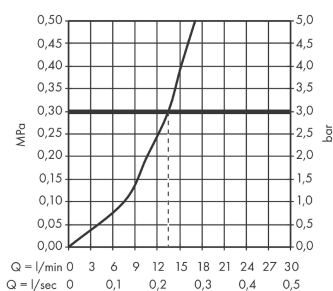

Logis M31

Single lever kitchen mixer, wall-mounted lowspout, 1jet

Surface: **Chrome** Article Number: **71836000**

Description

product features

- swivel range 220°
- Normal spray
- centre distance 150 ± 12 mm
- connection dimension: DN15
- maximum flow rate at 3 bar: 13 l/min
- ceramic cartridge
- connection type: s-shaped connections
- temperature limitation adjustable
- suitable for continuous flow water heaters

Technology

Product image

Scale drawing

Flowchart