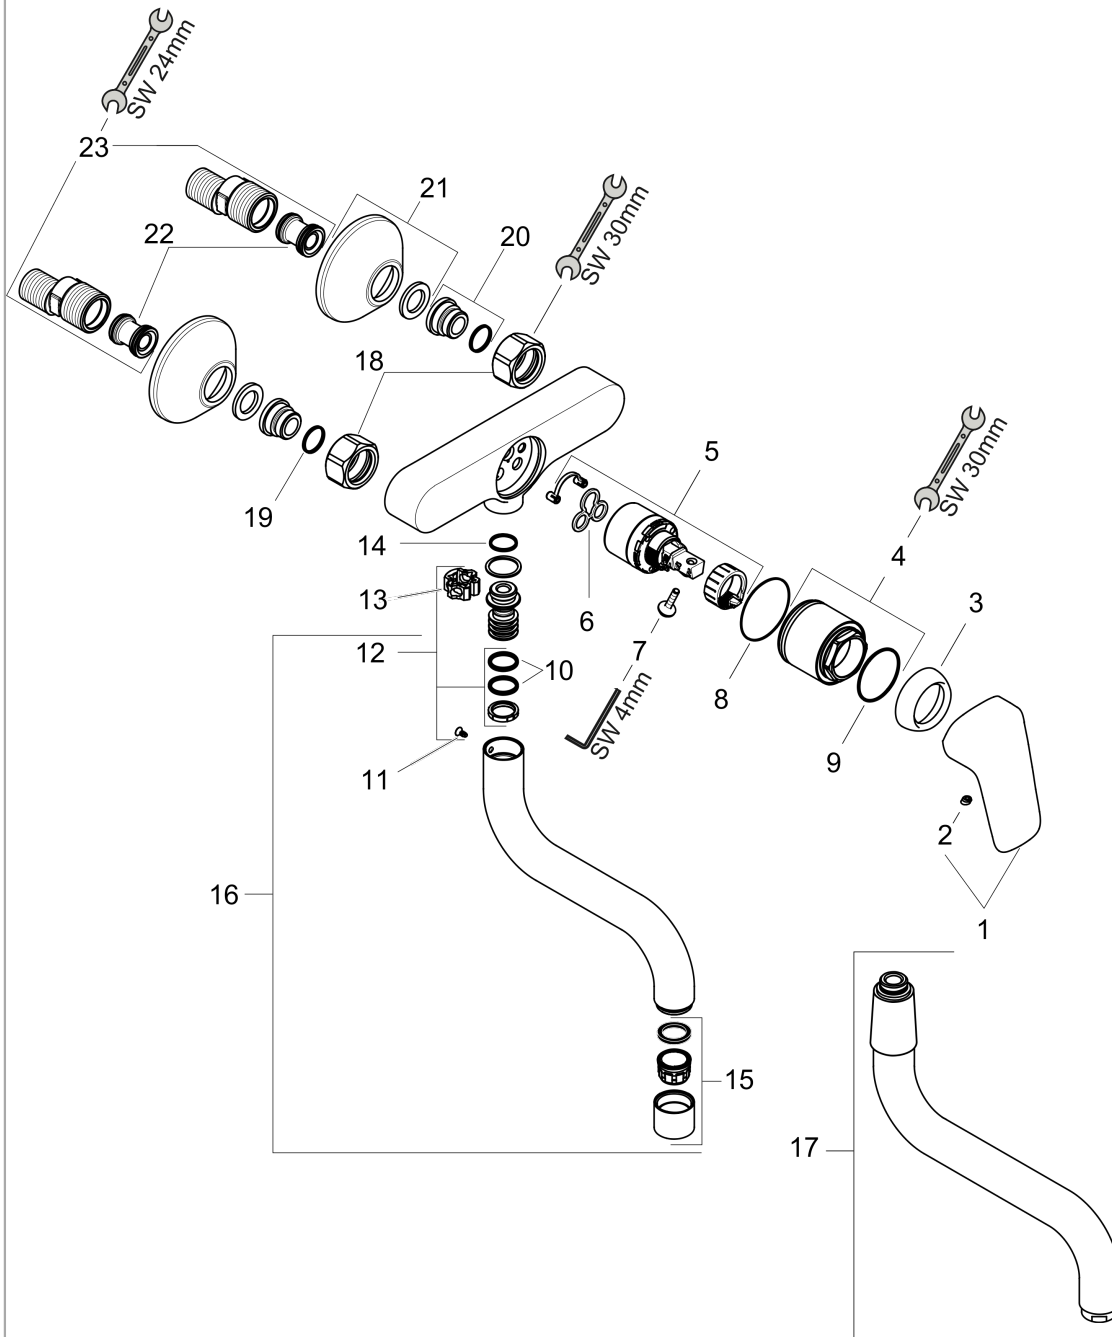

Logis M31

Single lever kitchen mixer, wall-mounted lowspout, 1jet

Surface: **Chrome** Article Number: **71836000**

Description

product features

- swivel range 220°
- Normal spray
- centre distance 150 ± 12 mm
- connection dimension: DN15
- maximum flow rate at 3 bar: 13 l/min
- ceramic cartridge
- connection type: s-shaped connections
- temperature limitation adjustable
- suitable for continuous flow water heaters

Technology

Product image

Scale drawing

Flowchart

Logis M31
Single lever kitchen mixer, wall-mounted lowspout, 1jet
 Surface: **Chrome** Article Number: **71836000**

Installation examples

Logis M31
Single lever kitchen mixer, wall-mounted lowspout, 1jet
 Surface: **Chrome** Article Number: **71836000**

Exploded Drawing

Year of production: >02/15

Logis M31

Single lever kitchen mixer, wall-mounted lowspout, 1jet

Surface: **Chrome** Article Number: **71836000**

Spare part list

Year of production: >02/15

Pos.	Description	Article Number	Price	PU
1	handle	92224000	€ 45,82	1
2	screw cover	96338000	€ 3,33	1
3	flange	97406000	€ 18,80	1
4	nut	97977000	€ 36,89	1
5	cartridge, assy	92730000	€ 58,67	1
6	seal	95008000	€ 8,69	1
7	locking screw for handle	95140000	€ 5,36	1
8	O-ring 40x1,5	98464000	€ 3,33	1
9	O-Ring 32x2	98193000	€ 3,33	1
10	O-Ring 14x2,5	98189000	€ 3,33	1
11	screw	97662000	€ 8,69	1
12	sealing set	92646000	€ 18,80	1
13	axialring	97558000	€ 3,33	1
14	O-ring 14x2	98129000	€ 3,33	1
15	aerator M22x1 (15 l/min)	92368000	€ 22,97	1
16	spout 150 mm	92369000	€ 103,17	1
17	spout 200 mm	92616000	€ 103,17	1
18	set of nuts	96157000	€ 28,92	1
19	O-ring 15x2	98163000	€ 3,33	1
20	connecting thread	97220000	€ 14,28	1
21	escutcheon Ø 70 mm	94135000	€ 11,66	1
22	noise reduction	96429000	€ 5,36	1
23	set of S-unions (±12 mm)	94140000	€ 45,82	1