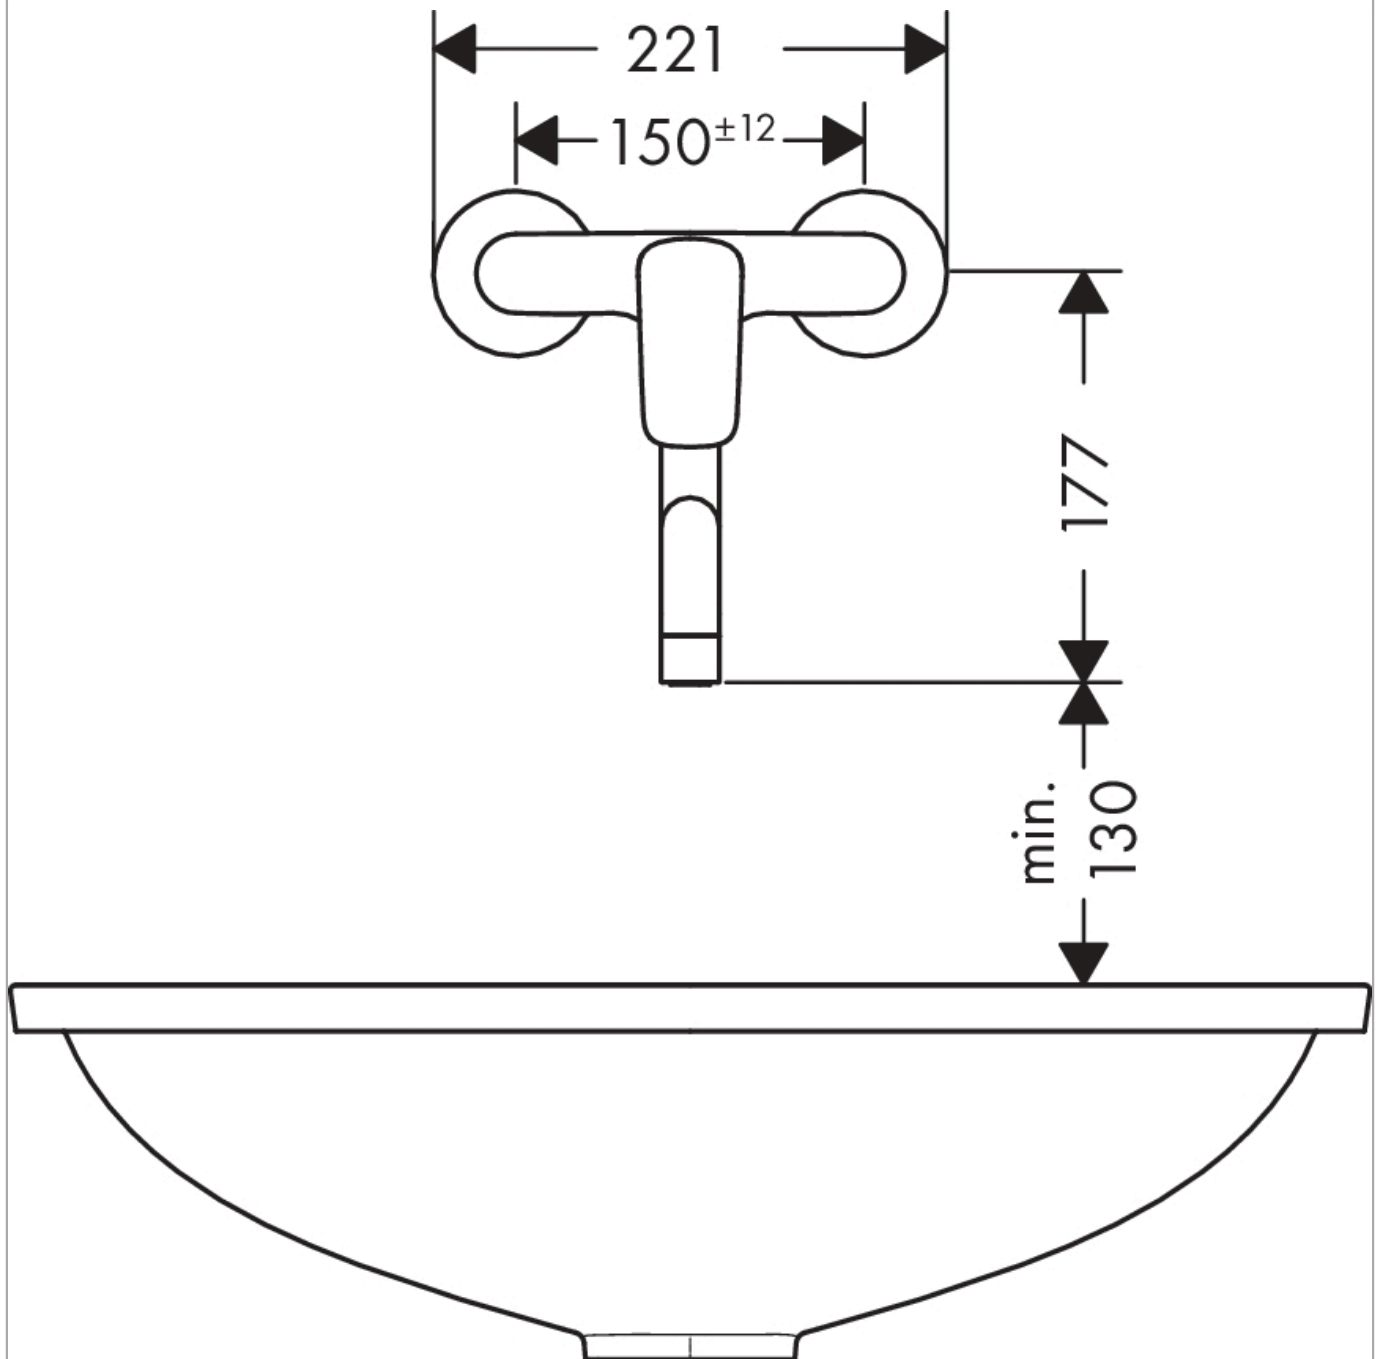

Logis M31

Single lever kitchen mixer, wall-mounted lowspout, 1jet

Surface: **Chrome** Article Number: **71836000**

Description

product features

- swivel range 220°
- Normal spray
- centre distance 150 ± 12 mm
- connection dimension: DN15
- maximum flow rate at 3 bar: 13 l/min
- ceramic cartridge
- connection type: s-shaped connections
- temperature limitation adjustable
- suitable for continuous flow water heaters

Technology

Product image

Scale drawing

Flowchart

Logis M31
Single lever kitchen mixer, wall-mounted lowspout, 1jet
 Surface: **Chrome** Article Number: **71836000**

Installation examples

Logis M31
Single lever kitchen mixer, wall-mounted lowspout, 1jet
 Surface: **Chrome** Article Number: **71836000**

Exploded Drawing

Year of production: >02/15

Logis M31

Single lever kitchen mixer, wall-mounted lowspout, 1jet

Surface: **Chrome** Article Number: **71836000**

Spare part list

Year of production: >02/15

Pos.	Description	Article Number	Price	PU
1	handle	92224000	€ 45,82	1
2	screw cover	96338000	€ 3,33	1
3	flange	97406000	€ 18,80	1
4	nut	97977000	€ 36,89	1
5	cartridge, assy	92730000	€ 58,67	1
6	seal	95008000	€ 8,69	1
7	locking screw for handle	95140000	€ 5,36	1
8	O-ring 40x1,5	98464000	€ 3,33	1
9	O-Ring 32x2	98193000	€ 3,33	1
10	O-Ring 14x2,5	98189000	€ 3,33	1
11	screw	97662000	€ 8,69	1
12	sealing set	92646000	€ 18,80	1
13	axialring	97558000	€ 3,33	1
14	O-ring 14x2	98129000	€ 3,33	1
15	aerator M22x1 (15 l/min)	92368000	€ 22,97	1
16	spout 150 mm	92369000	€ 103,17	1
17	spout 200 mm	92616000	€ 103,17	1
18	set of nuts	96157000	€ 28,92	1
19	O-ring 15x2	98163000	€ 3,33	1
20	connecting thread	97220000	€ 14,28	1
21	escutcheon Ø 70 mm	94135000	€ 11,66	1
22	noise reduction	96429000	€ 5,36	1
23	set of S-unions (±12 mm)	94140000	€ 45,82	1