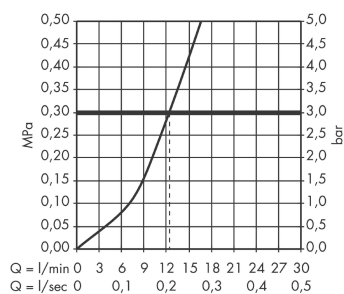

Logis M31

Single lever kitchen mixer 260, 1jet

Surface: **Chrome** Article Number: **71835000**

Description

product features

- handle can be positioned on the right or left
- ComfortZone 260
- swivel range adjustable in 3 steps 110°, 150° or 360°
- Normal spray
- connection dimension: DN15
- maximum flow rate at 3 bar: 12 l/min
- ceramic cartridge
- connection type: G 3/8 connections
- temperature limitation adjustable
- suitable for continuous flow water heaters

Technology

Product image

Scale drawing

Flowchart