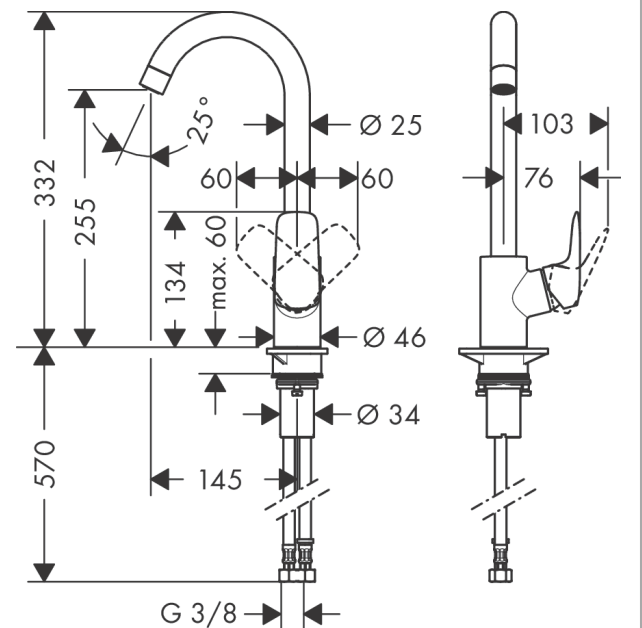

##### product features

- handle can be positioned on the right or left
- ComfortZone 260
- swivel range adjustable in 3 steps 110°, 150° or 360°
- Normal spray
- connection dimension: DN15
- maximum flow rate at 3 bar: 12 l/min
- ceramic cartridge
- connection type: G 3/8 connections
- temperature limitation adjustable
- suitable for continuous flow water heaters

#### Scale drawing

Year of production: &gt;02/15

Pos.	Description	Article Number	Price	PU
1	spout cpl.	92223000	€ 88,54	1
2	aerator M22x1 (15 l/min)	92368000	€ 22,97	1
3	set of locating rings (110° / 150°)	98486000	€ 14,28	1
4	sealing set	92646000	€ 18,80	1
5	O-Ring 14x2,5	98189000	€ 3,33	1
6	screw	97662000	€ 8,69	1
7	axialring	97558000	€ 3,33	1
8	handle	92224000	€ 45,82	1
9	screw cover	96338000	€ 3,33	1
10	flange	95498000	€ 8,69	1
11	nut	97209000	€ 14,28	1
12	O-Ring 32x2	98193000	€ 3,33	1
13	cartridge, assy	92730000	€ 58,67	1
14	locking screw for handle	95140000	€ 5,36	1
15	seal	95008000	€ 8,69	1
16	flat seal	98749000	€ 5,36	1
17	support	97523000	€ 5,36	1
18	fixing set (Ø 34)	95049000	€ 14,28	1
19	lever collar	97548000	€ 3,33	1
20	connection hose 600 mm M8x0,75 G3/8	96556000	€ 22,97	1
21	O-ring 7x1,5	98422000	€ 3,33	1