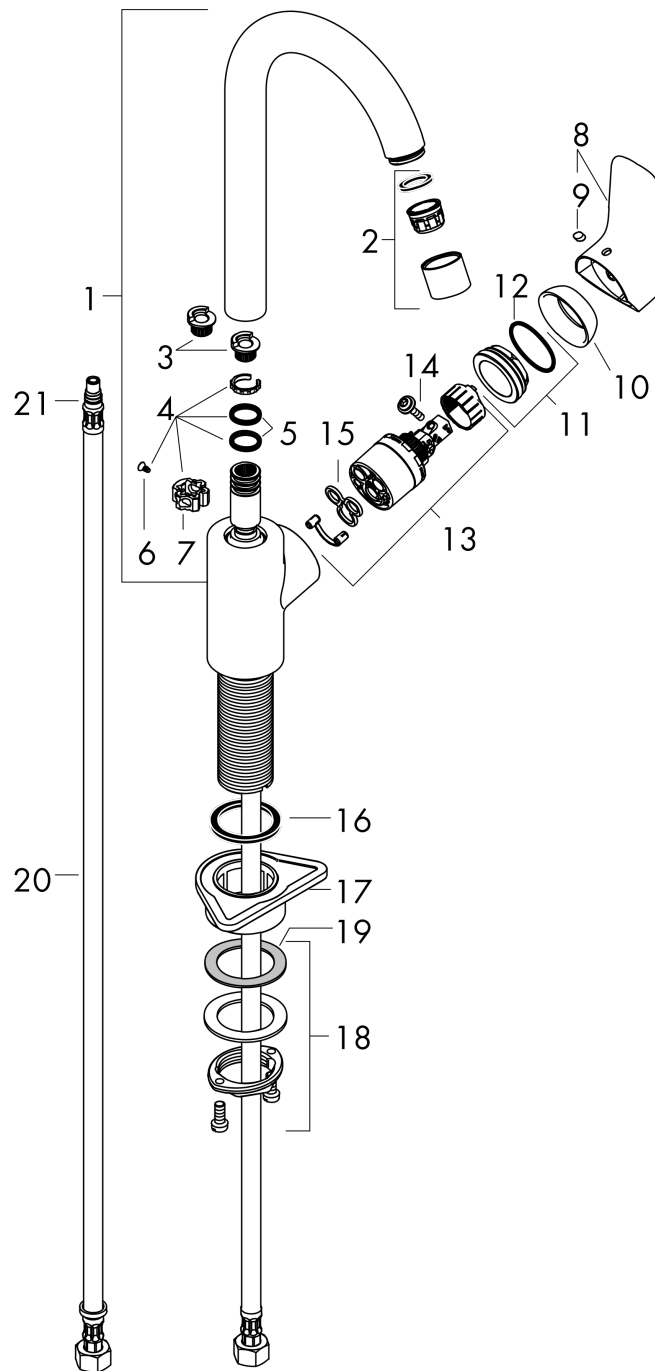

##### product features

- handle can be positioned on the right or left
- ComfortZone 260
- swivel range adjustable in 3 steps 110°, 150° or 360°
- Normal spray
- connection dimension: DN15
- maximum flow rate at 3 bar: 12 l/min
- ceramic cartridge
- connection type: G 3/8 connections
- temperature limitation adjustable
- suitable for continuous flow water heaters

#### Scale drawing

#### Flowchart

**Logis M31**

**Single lever kitchen mixer 260, 1jet**

Surface: **Chrome** Article Number: **71835000**

**Exploded Drawing**

Year of production: >02/15

**Logis M31****Single lever kitchen mixer 260, 1jet**Surface: **Chrome** Article Number: **71835000****Spare part list**

Year of production: &gt;02/15

Pos.	Description	Article Number	Price	PU
1	spout cpl.	92223000	€ 88,54	1
2	aerator M22x1 (15 l/min)	92368000	€ 22,97	1
3	set of locating rings (110° / 150°)	98486000	€ 14,28	1
4	sealing set	92646000	€ 18,80	1
5	O-Ring 14x2,5	98189000	€ 3,33	1
6	screw	97662000	€ 8,69	1
7	axialring	97558000	€ 3,33	1
8	handle	92224000	€ 45,82	1
9	screw cover	96338000	€ 3,33	1
10	flange	95498000	€ 8,69	1
11	nut	97209000	€ 14,28	1
12	O-Ring 32x2	98193000	€ 3,33	1
13	cartridge, assy	92730000	€ 58,67	1
14	locking screw for handle	95140000	€ 5,36	1
15	seal	95008000	€ 8,69	1
16	flat seal	98749000	€ 5,36	1
17	support	97523000	€ 5,36	1
18	fixing set (Ø 34)	95049000	€ 14,28	1
19	lever collar	97548000	€ 3,33	1
20	connection hose 600 mm M8x0,75 G3/8	96556000	€ 22,97	1
21	O-ring 7x1,5	98422000	€ 3,33	1