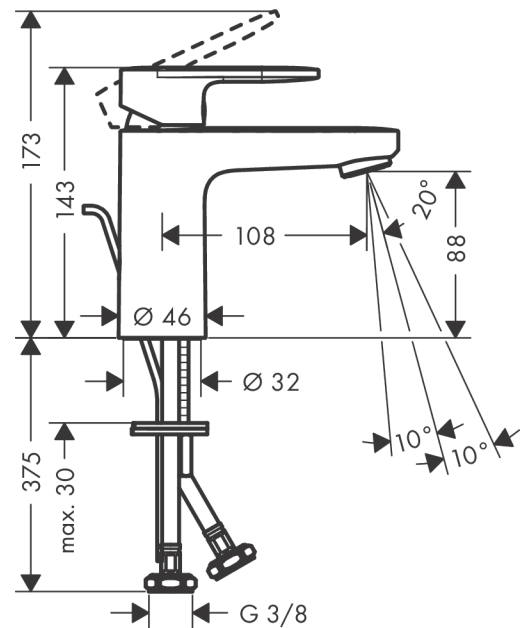

Scale drawing