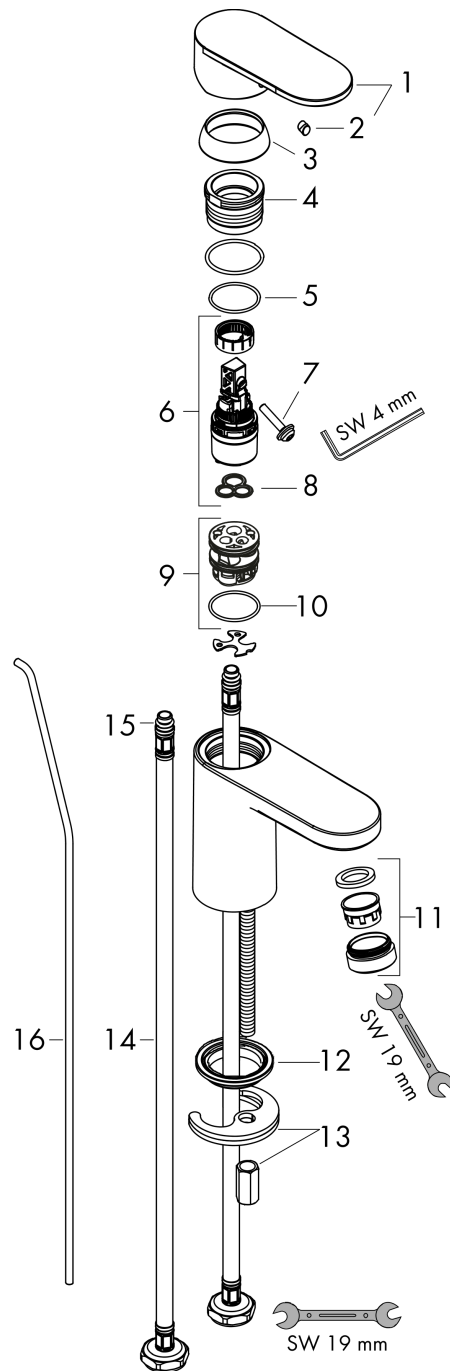

##### product features

- consists of: single lever basin mixer, waste set
- ComfortZone 100
- projection: 108 mm
- spout height: 88 mm
- spray type: Normal spray
- swiveling spray former
- maximum flow rate at 3 bar: 5 l/min
- ceramic cartridge
- temperature limitation adjustable
- suitable for continuous flow water heaters
- pop-up waste set G 1¼
- material waste set: synthetic
- connection type: G ¾ connections
- connection dimension: DN15
- cold water in middle position

#### Scale drawing

**Vernis Blend**

**Single lever basin mixer 100 CoolStart with pop-up waste set**

Surface: **Chrome** Article Number: **71585000**

**Flowchart**

**Vernis Blend**

**Single lever basin mixer 100 CoolStart with pop-up waste set**

Surface: **Chrome** Article Number: **71585000**

**Exploded Drawing**

Year of production: >01/21

**Vernis Blend****Single lever basin mixer 100 CoolStart with pop-up waste set**Surface: **Chrome** Article Number: **71585000****Spare part list**

Year of production: &gt;01/21

Pos.	Description	Article Number	Price	PU
1	handle	93678000	€ 28,92	1
2	screw cover	96338000	€ 3,33	1
3	flange	93680000	€ 22,97	1
4	nut	93681000	€ 18,80	1
5	O-ring 24x1,5	98434000	€ 3,33	1
6	cartridge, assy	97685000	€ 58,67	1
7	locking screw for handle	95140000	€ 5,36	1
8	seal	98865000	€ 28,92	1
9	adapter for cartridge	98866000	€ 28,92	1
10	O-ring 23x2	98398000	€ 3,33	1
11	aerator swivelling M24x1 (5 l/min)	93834000	€ 18,80	1
12	seal Ø 42	98722000	€ 5,36	1
13	fixing set	96016000	€ 28,92	1
14	connection hose 600 mm M8x0,75 G3/8	96556000	€ 22,97	1
15	O-ring 6,6x1,6	93019000	€ 3,33	1
16	pull rod	93683000	€ 11,66	1
a	pop up waste	92168000	€ 36,89	1