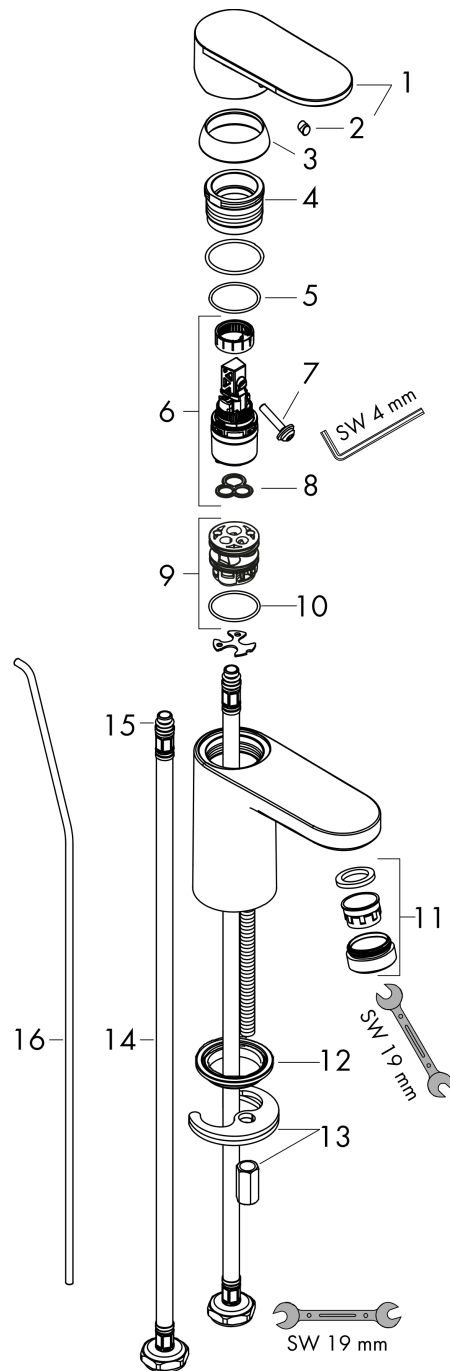

Vernis Blend

Single lever basin mixer 70 CoolStart with pop-up waste set

Surface: **Chrome** Article Number: **71584000**

Description

product features

- consists of: single lever basin mixer, waste set
- ComfortZone 70
- projection: 89 mm
- spout height: 71 mm
- spray type: Normal spray
- swiveling spray former
- maximum flow rate at 3 bar: 5 l/min
- ceramic cartridge
- temperature limitation adjustable
- suitable for continuous flow water heaters
- pop-up waste set G 1¼
- material waste set: synthetic
- connection type: G ¾ connections
- connection dimension: DN15
- cold water in middle position

Technology

Certificates

Product image

Scale drawing

Vernis Blend
Single lever basin mixer 70 CoolStart with pop-up waste set
 Surface: **Chrome** Article Number: **71584000**

Flowchart

Vernis Blend
Single lever basin mixer 70 CoolStart with pop-up waste set
 Surface: **Chrome** Article Number: **71584000**

Exploded Drawing

Year of production: >01/21

Vernis Blend

Single lever basin mixer 70 CoolStart with pop-up waste set

Surface: **Chrome** Article Number: **71584000**

Spare part list

Year of production: >01/21

Pos.	Description	Article Number	Price	PU
1	handle	93678000	€ 28,92	1
2	screw cover	96338000	€ 3,33	1
3	flange	93680000	€ 22,97	1
4	nut	93681000	€ 18,80	1
5	O-ring 24x1,5	98434000	€ 3,33	1
6	cartridge, assy	97685000	€ 58,67	1
7	locking screw for handle	95140000	€ 5,36	1
8	seal	98865000	€ 28,92	1
9	adapter for cartridge	98866000	€ 28,92	1
10	O-ring 23x2	98398000	€ 3,33	1
11	aerator swivelling M24x1 (5 l/min)	93834000	€ 18,80	1
12	seal Ø 42	98722000	€ 5,36	1
13	fixing set	96016000	€ 28,92	1
14	connection hose 450 mm M8x0,75 G3/8	97206000	€ 28,92	1
15	O-ring 7x1,5	98422000	€ 3,33	1
16	pull rod	93683000	€ 11,66	1
a	pop up waste	92168000	€ 36,89	1