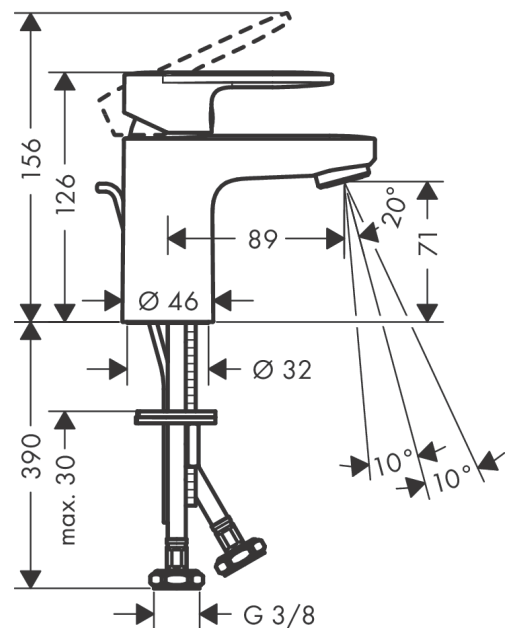

Vernis Blend

Single lever basin mixer 70 CoolStart with pop-up waste set

Surface: **Chrome** Article Number: **71584000**

Description

product features

- consists of: single lever basin mixer, waste set
- ComfortZone 70
- projection: 89 mm
- spout height: 71 mm
- spray type: Normal spray
- swiveling spray former
- maximum flow rate at 3 bar: 5 l/min
- ceramic cartridge
- temperature limitation adjustable
- suitable for continuous flow water heaters
- pop-up waste set G 1¼
- material waste set: synthetic
- connection type: G ¾ connections
- connection dimension: DN15
- cold water in middle position

Technology

Certificates

Product image

Scale drawing

Vernis Blend
Single lever basin mixer 70 CoolStart with pop-up waste set
 Surface: **Chrome** Article Number: **71584000**

Flowchart

Vernis Blend
Single lever basin mixer 70 CoolStart with pop-up waste set
 Surface: **Chrome** Article Number: **71584000**

Exploded Drawing

Year of production: >01/21

Vernis Blend

Single lever basin mixer 70 CoolStart with pop-up waste set

Surface: **Chrome** Article Number: **71584000**

Spare part list

Year of production: >01/21

Pos.	Description	Article Number	Price	PU
1	handle	93678000	€ 28,92	1
2	screw cover	96338000	€ 3,33	1
3	flange	93680000	€ 22,97	1
4	nut	93681000	€ 18,80	1
5	O-ring 24x1,5	98434000	€ 3,33	1
6	cartridge, assy	97685000	€ 58,67	1
7	locking screw for handle	95140000	€ 5,36	1
8	seal	98865000	€ 28,92	1
9	adapter for cartridge	98866000	€ 28,92	1
10	O-ring 23x2	98398000	€ 3,33	1
11	aerator swivelling M24x1 (5 l/min)	93834000	€ 18,80	1
12	seal Ø 42	98722000	€ 5,36	1
13	fixing set	96016000	€ 28,92	1
14	connection hose 450 mm M8x0,75 G3/8	97206000	€ 28,92	1
15	O-ring 7x1,5	98422000	€ 3,33	1
16	pull rod	93683000	€ 11,66	1
a	pop up waste	92168000	€ 36,89	1