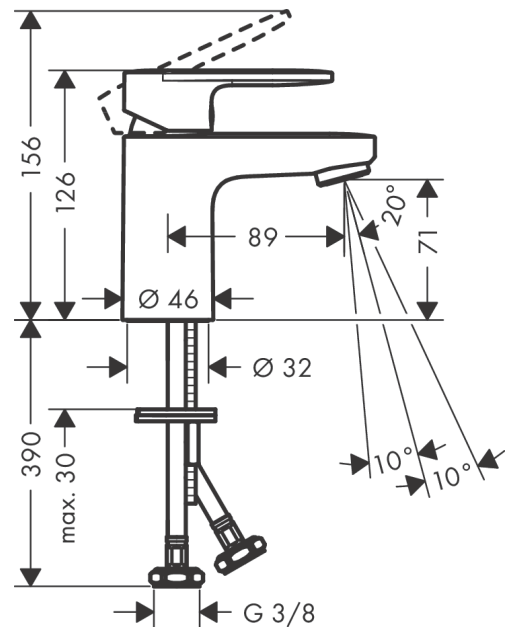

Vernis Blend
Single lever basin mixer 70 without waste set
 Surface: **Chrome** Article Number: **71558000**

Description

product features

- ComfortZone 70
- projection: 89 mm
- spout height: 71 mm
- spray type: Normal spray
- swiveling spray former
- maximum flow rate at 3 bar: 5 l/min
- ceramic cartridge
- temperature limitation adjustable
- suitable for continuous flow water heaters
- connection type: G 3/8 connections
- connection dimension: DN15

Technology

Certificates

Product image

Scale drawing

Flowchart

Vernis Blend
Single lever basin mixer 70 without waste set
 Surface: **Chrome** Article Number: **71558000**

Exploded Drawing

Year of production: >01/21

Vernis Blend

Single lever basin mixer 70 without waste set

Surface: **Chrome** Article Number: **71558000**

Spare part list

Year of production: >01/21

Pos.	Description	Article Number	Price	PU
1	handle	93678000	€ 28,92	1
2	screw cover	96338000	€ 3,33	1
3	flange	93680000	€ 22,97	1
4	nut	93681000	€ 18,80	1
5	O-ring 24x1,5	98434000	€ 3,33	1
6	cartridge, assy	97685000	€ 58,67	1
7	locking screw for handle	95140000	€ 5,36	1
8	seal	98865000	€ 28,92	1
9	adapter for cartridge	98866000	€ 28,92	1
10	O-ring 23x2	98398000	€ 3,33	1
11	aerator swivelling M24x1 (5 l/min)	93834000	€ 18,80	1
12	seal Ø 42	98722000	€ 5,36	1
13	fixing set	96016000	€ 28,92	1
14	connection hose 450 mm M8x0,75 G3/8	97206000	€ 28,92	1
15	O-ring 7x1,5	98422000	€ 3,33	1