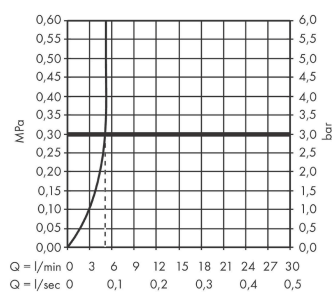

Vernis Blend
Single lever basin mixer 70 without waste set
 Surface: **Chrome** Article Number: **71558000**

Description

product features

- ComfortZone 70
- projection: 89 mm
- spout height: 71 mm
- spray type: Normal spray
- swiveling spray former
- maximum flow rate at 3 bar: 5 l/min
- ceramic cartridge
- temperature limitation adjustable
- suitable for continuous flow water heaters
- connection type: G 3/8 connections
- connection dimension: DN15

Technology

Certificates

Product image

Scale drawing

Flowchart

Vernis Blend
Single lever basin mixer 70 without waste set
 Surface: **Chrome** Article Number: **71558000**

Exploded Drawing

Year of production: >01/21