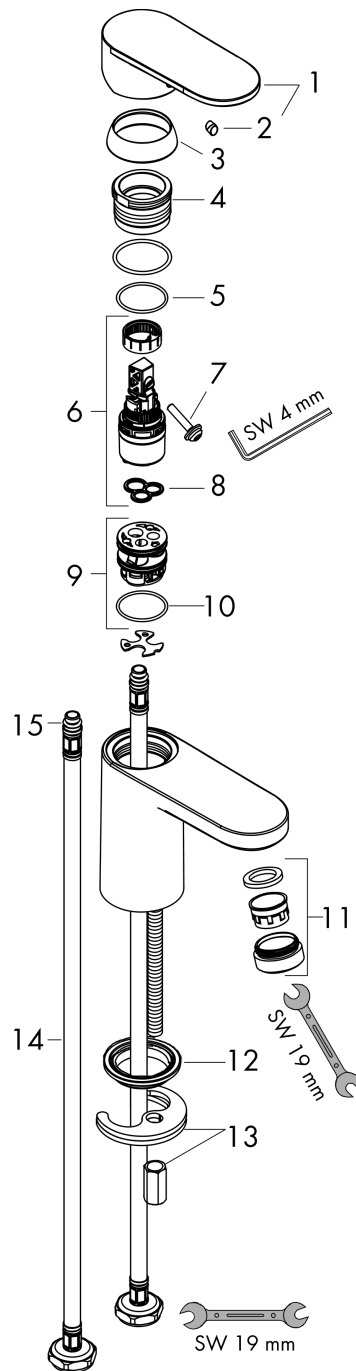

Vernis Blend
Single lever basin mixer 70 without waste set
 Surface: **Chrome** Article Number: **71558000**

Description

product features

- ComfortZone 70
- projection: 89 mm
- spout height: 71 mm
- spray type: Normal spray
- swiveling spray former
- maximum flow rate at 3 bar: 5 l/min
- ceramic cartridge
- temperature limitation adjustable
- suitable for continuous flow water heaters
- connection type: G 3/8 connections
- connection dimension: DN15

Technology

Certificates

Product image

Scale drawing

Flowchart

Vernis Blend
Single lever basin mixer 70 without waste set
 Surface: **Chrome** Article Number: **71558000**

Exploded Drawing

Year of production: >01/21

Vernis Blend

Single lever basin mixer 70 without waste set

Surface: **Chrome** Article Number: **71558000**

Spare part list

Year of production: >01/21

Pos.	Description	Article Number	Price	PU
1	handle	93678000	€ 28,92	1
2	screw cover	96338000	€ 3,33	1
3	flange	93680000	€ 22,97	1
4	nut	93681000	€ 18,80	1
5	O-ring 24x1,5	98434000	€ 3,33	1
6	cartridge, assy	97685000	€ 58,67	1
7	locking screw for handle	95140000	€ 5,36	1
8	seal	98865000	€ 28,92	1
9	adapter for cartridge	98866000	€ 28,92	1
10	O-ring 23x2	98398000	€ 3,33	1
11	aerator swivelling M24x1 (5 l/min)	93834000	€ 18,80	1
12	seal Ø 42	98722000	€ 5,36	1
13	fixing set	96016000	€ 28,92	1
14	connection hose 450 mm M8x0,75 G3/8	97206000	€ 28,92	1
15	O-ring 7x1,5	98422000	€ 3,33	1