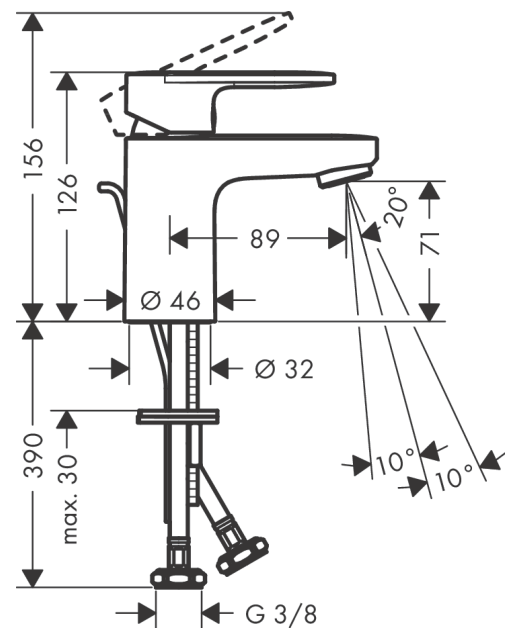

Vernis Blend

Single lever basin mixer 70 with pop-up waste set

Surface: **Chrome** Article Number: **71550000**

Description

product features

- consists of: single lever basin mixer, waste set
- ComfortZone 70
- projection: 89 mm
- spout height: 71 mm
- spray type: Normal spray
- swiveling spray former
- maximum flow rate at 3 bar: 5 l/min
- ceramic cartridge
- temperature limitation adjustable
- suitable for continuous flow water heaters
- pop-up waste set G 1¼
- material waste set: synthetic
- connection type: G ¾ connections
- connection dimension: DN15

Technology

Certificates

Product image

Scale drawing