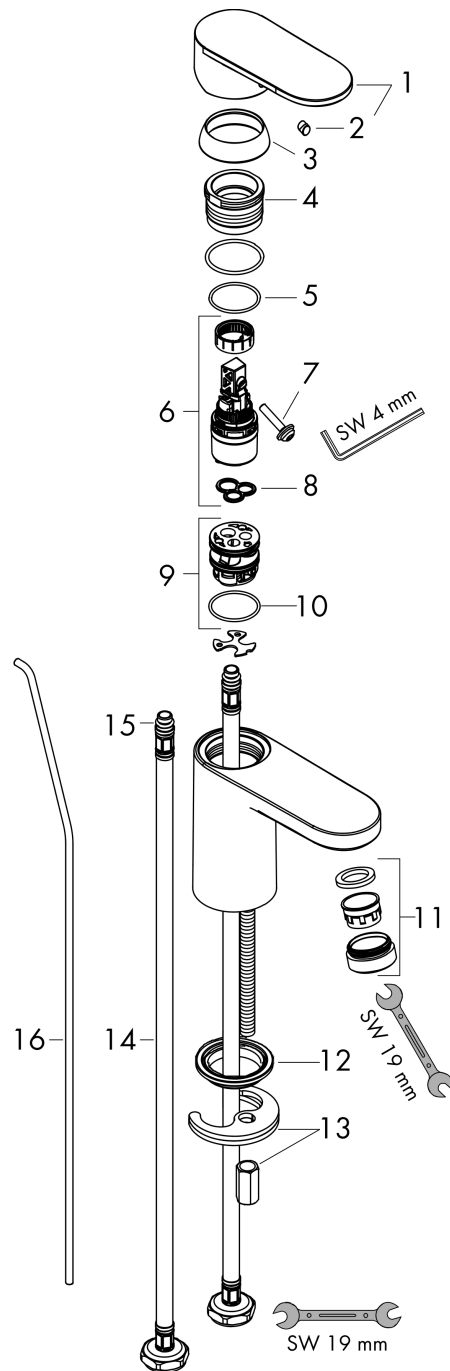

##### product features

- consists of: single lever basin mixer, waste set
- ComfortZone 70
- projection: 89 mm
- spout height: 71 mm
- spray type: Normal spray
- swiveling spray former
- maximum flow rate at 3 bar: 5 l/min
- ceramic cartridge
- temperature limitation adjustable
- suitable for continuous flow water heaters
- pop-up waste set G 1¼
- material waste set: synthetic
- connection type: G ¾ connections
- connection dimension: DN15

#### Scale drawing

**Vernis Blend**  
**Single lever basin mixer 70 with pop-up waste set**  
 Surface: **Chrome** Article Number: **71550000**

**Flowchart**

**Vernis Blend**  
**Single lever basin mixer 70 with pop-up waste set**  
 Surface: **Chrome** Article Number: **71550000**

**Exploded Drawing**

Year of production: >01/21

#### Spare part list

Year of production: >01/21

Pos.	Description	Article Number	Price	PU
1	handle	93678000	€ 28,92	1
2	screw cover	96338000	€ 3,33	1
3	flange	93680000	€ 22,97	1
4	nut	93681000	€ 18,80	1
5	O-ring 24x1,5	98434000	€ 3,33	1
6	cartridge, assy	97685000	€ 58,67	1
7	locking screw for handle	95140000	€ 5,36	1
8	seal	98865000	€ 28,92	1
9	adapter for cartridge	98866000	€ 28,92	1
10	O-ring 23x2	98398000	€ 3,33	1
11	aerator swivelling M24x1 (5 l/min)	93834000	€ 18,80	1
12	seal Ø 42	98722000	€ 5,36	1
13	fixing set	96016000	€ 28,92	1
14	connection hose 450 mm M8x0,75 G3/8	97206000	€ 28,92	1
15	O-ring 7x1,5	98422000	€ 3,33	1
16	pull rod	93683000	€ 11,66	1
a	pop up waste	92168000	€ 36,89	1
b	lever arm 340mm (ball-Ø12mm)	96324000	€ 22,97	1