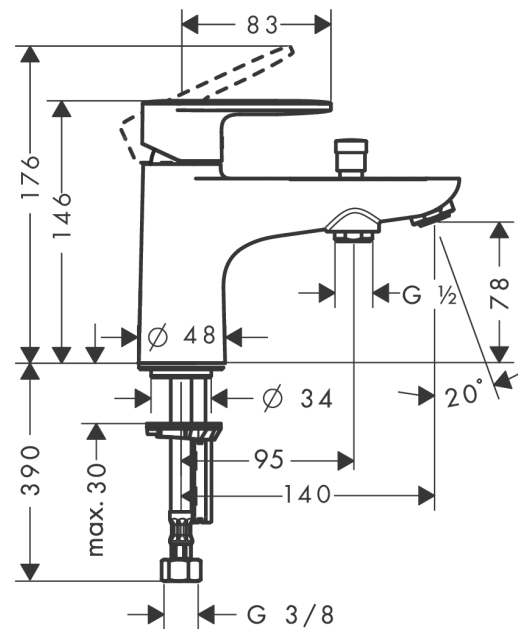

Vernis Blend
Single lever bath and shower mixer Monotrou
 Surface: **Chrome** Article Number: **71444000**

Description

product features

- 2 functions
- projection: 140 mm
- spray type mixer: Normal spray
- maximum flow rate at 3 bar: 20 l/min
- flow rate for bath spout at 3 bar: 20 l/min
- flow rate of hand shower at 3 bar: 14 l/min
- ceramic cartridge
- temperature limitation adjustable
- diverter with automatic resetting
- protected against backflow, according to DIN EN 1717
- suitable for continuous flow water heaters
- connection dimension: DN15
- connection type: G 3/8 connections

Product image

Scale drawing

Vernis Blend
Single lever bath and shower mixer Monotrou
 Surface: **Chrome** Article Number: **71444000**

Flowchart

Vernis Blend
Single lever bath and shower mixer Monotrou
 Surface: **Chrome** Article Number: **71444000**

Exploded Drawing

Year of production: >04/21

Vernis Blend**Single lever bath and shower mixer Monotrou**Surface: **Chrome** Article Number: **71444000****Spare part list**

Year of production: >04/21

Pos.	Description	Article Number	Price	PU
1	handle	93715000	€ 36,89	1
2	screw cover	96338000	€ 3,33	1
3	flange	97406000	€ 18,80	1
4	nut	95870000	€ 22,97	1
5	O-ring 33x2	98154000	€ 3,33	1
6	cartridge, assy	92730000	€ 58,67	1
7	locking screw for handle	95140000	€ 5,36	1
8	seal	95008000	€ 8,69	1
9	O-Ring 32x2	98193000	€ 3,33	1
10	adapter for cartridge	97773000	€ 8,69	1
11	O-ring 9x1,8	98118000	€ 3,33	1
12	aerator M24x1 (38 l/min)	95871000	€ 18,80	1
13	diverter knob	97981000	€ 18,80	1
14	sleeve	97979000	€ 14,28	1
15	selector	97978000	€ 58,67	1
16	screw M8 x 68	97736000	€ 5,36	1
17	seal	97608000	€ 5,36	1
18	fixing set	96016000	€ 28,92	1