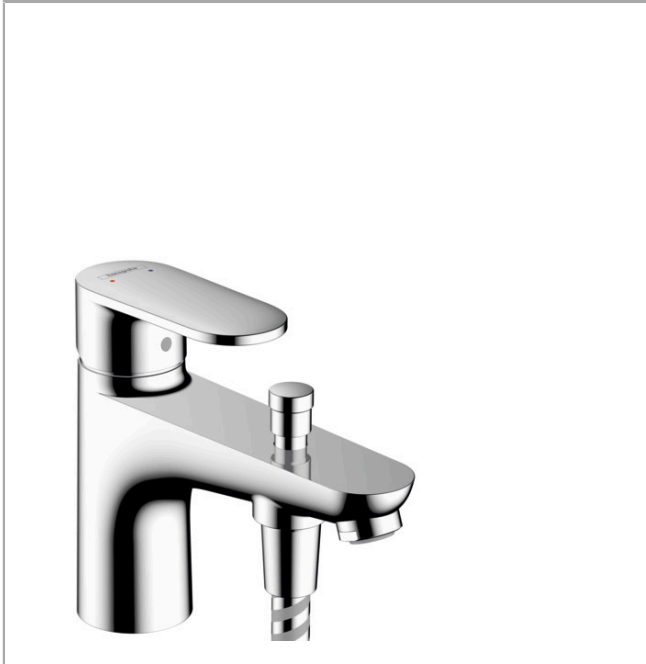

Vernis Blend
Single lever bath and shower mixer Monotrou
 Surface: **Chrome** Article Number: **71444000**

Description

product features

- 2 functions
- projection: 140 mm
- spray type mixer: Normal spray
- maximum flow rate at 3 bar: 20 l/min
- flow rate for bath spout at 3 bar: 20 l/min
- flow rate of hand shower at 3 bar: 14 l/min
- ceramic cartridge
- temperature limitation adjustable
- diverter with automatic resetting
- protected against backflow, according to DIN EN 1717
- suitable for continuous flow water heaters
- connection dimension: DN15
- connection type: G 3/8 connections

Product image

Scale drawing

Vernis Blend
Single lever bath and shower mixer Monotrou
 Surface: **Chrome** Article Number: **71444000**

Flowchart

Vernis Blend
Single lever bath and shower mixer Monotrou
 Surface: **Chrome** Article Number: **71444000**

Exploded Drawing

Year of production: >04/21

Vernis Blend**Single lever bath and shower mixer Monotrou**Surface: **Chrome** Article Number: **71444000****Spare part list**

Year of production: >04/21

Pos.	Description	Article Number	Price	PU
1	handle	93715000	€ 36,89	1
2	screw cover	96338000	€ 3,33	1
3	flange	97406000	€ 18,80	1
4	nut	95870000	€ 22,97	1
5	O-ring 33x2	98154000	€ 3,33	1
6	cartridge, assy	92730000	€ 58,67	1
7	locking screw for handle	95140000	€ 5,36	1
8	seal	95008000	€ 8,69	1
9	O-Ring 32x2	98193000	€ 3,33	1
10	adapter for cartridge	97773000	€ 8,69	1
11	O-ring 9x1,8	98118000	€ 3,33	1
12	aerator M24x1 (38 l/min)	95871000	€ 18,80	1
13	diverter knob	97981000	€ 18,80	1
14	sleeve	97979000	€ 14,28	1
15	selector	97978000	€ 58,67	1
16	screw M8 x 68	97736000	€ 5,36	1
17	seal	97608000	€ 5,36	1
18	fixing set	96016000	€ 28,92	1