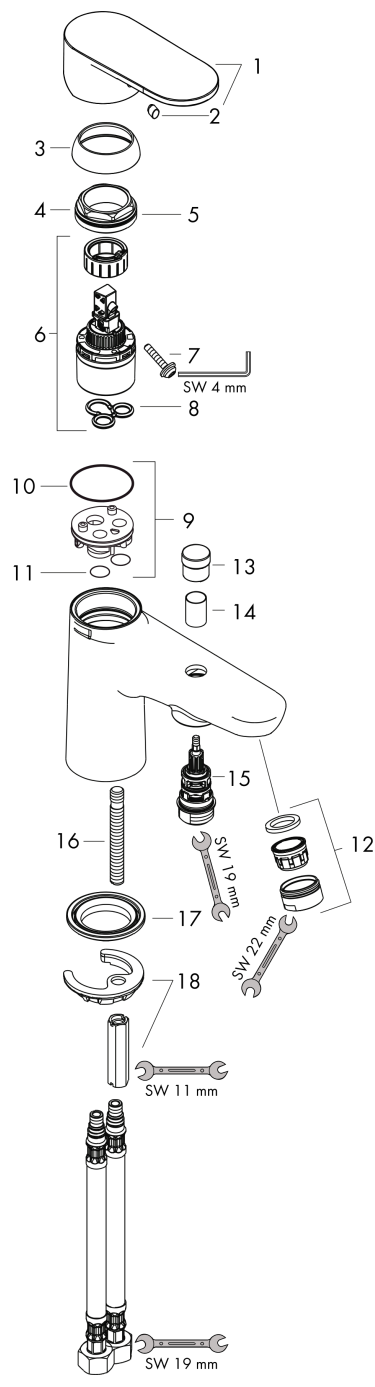

Vernis Blend
Single lever bath and shower mixer Monotrou
 Surface: **Chrome** Article Number: **71444000**

Description

product features

- 2 functions
- projection: 140 mm
- spray type mixer: Normal spray
- maximum flow rate at 3 bar: 20 l/min
- flow rate for bath spout at 3 bar: 20 l/min
- flow rate of hand shower at 3 bar: 14 l/min
- ceramic cartridge
- temperature limitation adjustable
- diverter with automatic resetting
- protected against backflow, according to DIN EN 1717
- suitable for continuous flow water heaters
- connection dimension: DN15
- connection type: G 3/8 connections

Product image

Scale drawing

Vernis Blend
Single lever bath and shower mixer Monotrou
 Surface: **Chrome** Article Number: **71444000**

Flowchart

Vernis Blend
Single lever bath and shower mixer Monotrou
 Surface: **Chrome** Article Number: **71444000**

Exploded Drawing

Year of production: >04/21

Vernis Blend**Single lever bath and shower mixer Monotrou**Surface: **Chrome** Article Number: **71444000****Spare part list**

Year of production: >04/21

Pos.	Description	Article Number	Price	PU
1	handle	93715000	€ 36,89	1
2	screw cover	96338000	€ 3,33	1
3	flange	97406000	€ 18,80	1
4	nut	95870000	€ 22,97	1
5	O-ring 33x2	98154000	€ 3,33	1
6	cartridge, assy	92730000	€ 58,67	1
7	locking screw for handle	95140000	€ 5,36	1
8	seal	95008000	€ 8,69	1
9	O-Ring 32x2	98193000	€ 3,33	1
10	adapter for cartridge	97773000	€ 8,69	1
11	O-ring 9x1,8	98118000	€ 3,33	1
12	aerator M24x1 (38 l/min)	95871000	€ 18,80	1
13	diverter knob	97981000	€ 18,80	1
14	sleeve	97979000	€ 14,28	1
15	selector	97978000	€ 58,67	1
16	screw M8 x 68	97736000	€ 5,36	1
17	seal	97608000	€ 5,36	1
18	fixing set	96016000	€ 28,92	1