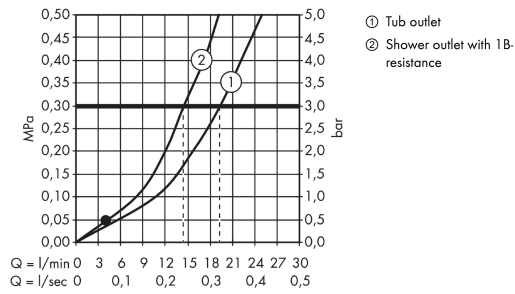

Vernis Blend
Single lever bath and shower mixer Monotrou
 Surface: **Chrome** Article Number: **71444000**

Description

product features

- 2 functions
- projection: 140 mm
- spray type mixer: Normal spray
- maximum flow rate at 3 bar: 20 l/min
- flow rate for bath spout at 3 bar: 20 l/min
- flow rate of hand shower at 3 bar: 14 l/min
- ceramic cartridge
- temperature limitation adjustable
- diverter with automatic resetting
- protected against backflow, according to DIN EN 1717
- suitable for continuous flow water heaters
- connection dimension: DN15
- connection type: G 3/8 connections

Product image

Scale drawing

Vernis Blend
Single lever bath and shower mixer Monotrou
 Surface: **Chrome** Article Number: **71444000**

Flowchart

Vernis Blend
Single lever bath and shower mixer Monotrou
 Surface: **Chrome** Article Number: **71444000**