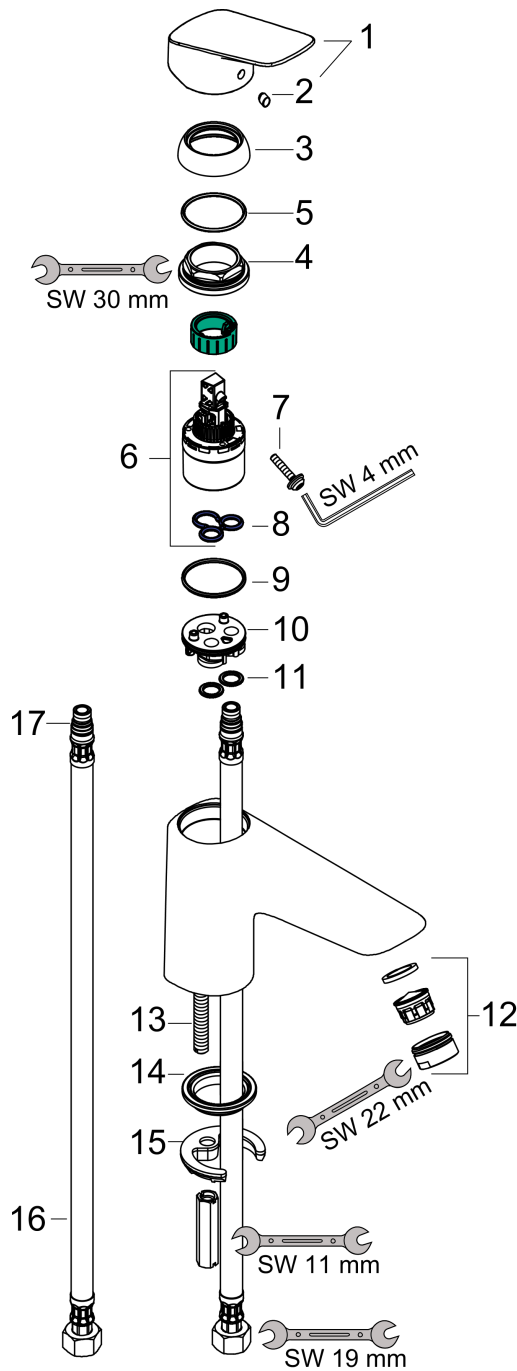

##### product features

- 1 function
- projection: 145 mm
- spray type mixer: Normal spray
- maximum flow rate at 3 bar: 20 l/min
- ceramic cartridge
- temperature limitation adjustable
- non-return valve
- suitable for continuous flow water heaters
- connection dimension: DN15
- connection type: G 3/8 connections

#### Scale drawing

#### Flowchart

**Logis**

**Single lever bath mixer Monotrou**

Surface: **Chrome** Article Number: **71311000**

**Exploded Drawing**

Year of production: >01/15

**Logis****Single lever bath mixer Monotrou**Surface: **Chrome** Article Number: **71311000****Spare part list**

Year of production: &gt;01/15

Pos.	Description	Article Number	Price	PU
1	handle	92224000	€ 45,82	1
2	screw cover	96338000	€ 3,33	1
3	flange	97406000	€ 18,80	1
4	nut	95870000	€ 22,97	1
5	O-ring 33x2	98154000	€ 3,33	1
6	cartridge, assy	92730000	€ 58,67	1
7	locking screw for handle	95140000	€ 5,36	1
8	seal	95008000	€ 8,69	1
9	O-Ring 32x2	98193000	€ 3,33	1
10	adapter for cartridge	97773000	€ 8,69	1
11	O-ring 9x1,8	98118000	€ 3,33	1
12	aerator M24x1 (38 l/min)	92513000	€ 11,66	1
13	screw M8 x 68	97736000	€ 5,36	1
14	seal Ø 42	98722000	€ 5,36	1
15	fixing set	96016000	€ 28,92	1
16	connection hose 450 mm M10x1 G3/8	96507000	€ 36,89	1
17	O-ring 7x1,5	98422000	€ 3,33	1