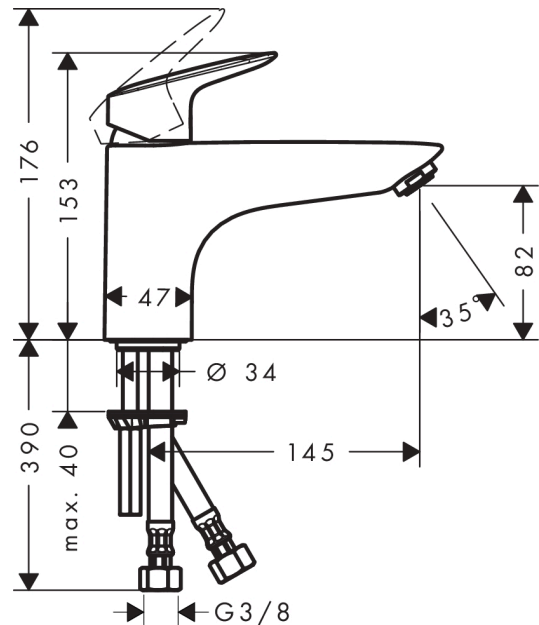

### Single lever bath mixer Monotrou

Surface: **Chrome** Article Number: **71311000**

##### product features

- 1 function
- projection: 145 mm
- spray type mixer: Normal spray
- maximum flow rate at 3 bar: 20 l/min
- ceramic cartridge
- temperature limitation adjustable
- non-return valve
- suitable for continuous flow water heaters
- connection dimension: DN15
- connection type: G 3/8 connections

#### Scale drawing

Year of production: &gt;01/15

Pos.	Description	Article Number	Price	PU
1	handle	92224000	€ 45,82	1
2	screw cover	96338000	€ 3,33	1
3	flange	97406000	€ 18,80	1
4	nut	95870000	€ 22,97	1
5	O-ring 33x2	98154000	€ 3,33	1
6	cartridge, assy	92730000	€ 58,67	1
7	locking screw for handle	95140000	€ 5,36	1
8	seal	95008000	€ 8,69	1
9	O-Ring 32x2	98193000	€ 3,33	1
10	adapter for cartridge	97773000	€ 8,69	1
11	O-ring 9x1,8	98118000	€ 3,33	1
12	aerator M24x1 (38 l/min)	92513000	€ 11,66	1
13	screw M8 x 68	97736000	€ 5,36	1
14	seal Ø 42	98722000	€ 5,36	1
15	fixing set	96016000	€ 28,92	1
16	connection hose 450 mm M10x1 G3/8	96507000	€ 36,89	1
17	O-ring 7x1,5	98422000	€ 3,33	1