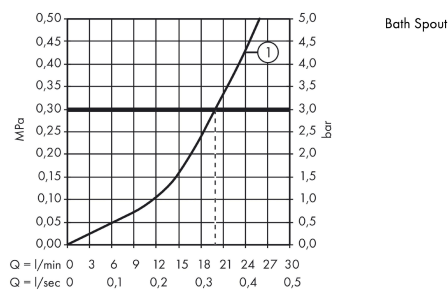

Logis

Single lever bath mixer Monotrou

Surface: **Chrome** Article Number: **71311000**

Description

product features

- 1 function
- projection: 145 mm
- spray type mixer: Normal spray
- maximum flow rate at 3 bar: 20 l/min
- ceramic cartridge
- temperature limitation adjustable
- non-return valve
- suitable for continuous flow water heaters
- connection dimension: DN15
- connection type: G 3/8 connections

Technology

Product image

Scale drawing

Flowchart