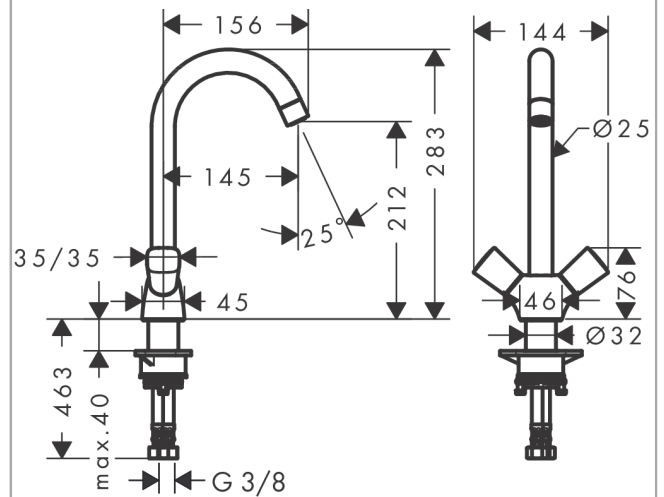

##### product features

- ComfortZone 220
- swivel range adjustable in 3 steps 110°, 150° or 360°
- Normal spray
- connection dimension: DN15
- maximum flow rate at 3 bar: 12 l/min
- ceramic valves hot/ cold 90°
- connection type: G 3/8 connections
- suitable for continuous flow water heaters

#### Scale drawing

Year of production: &gt;01/15

Pos.	Description	Article Number	Price	PU
1	spout cpl.	92223000	€ 88,54	1
2	aerator M22x1 (15 l/min)	92368000	€ 22,97	1
3	screw	97662000	€ 8,69	1
4	O-Ring 14x2,5	98189000	€ 3,33	1
5	axialring	97558000	€ 3,33	1
6	O-ring 12x2	98214000	€ 3,33	1
7	set of locating rings (110° / 150°)	98486000	€ 14,28	1
8	handle	92221000	€ 45,82	1
9	handle fixing set	94184000	€ 5,36	1
10	set of color-rings cold / hot water	92225000	€ 5,36	1
11	shut off unit right closing	94009000	€ 36,89	1
12	flat seal	98749000	€ 5,36	1
13	support	97523000	€ 5,36	1
14	fixing set (Ø 32)	13961000	€ 22,97	1
15	lever collar	97548000	€ 3,33	1
16	connection hose 600 mm M8x0,75 G3/8	96556000	€ 22,97	1
17	O-ring 7x1,5	98422000	€ 3,33	1
a	fixation extension 35 mm	13898000	€ 72,47	1