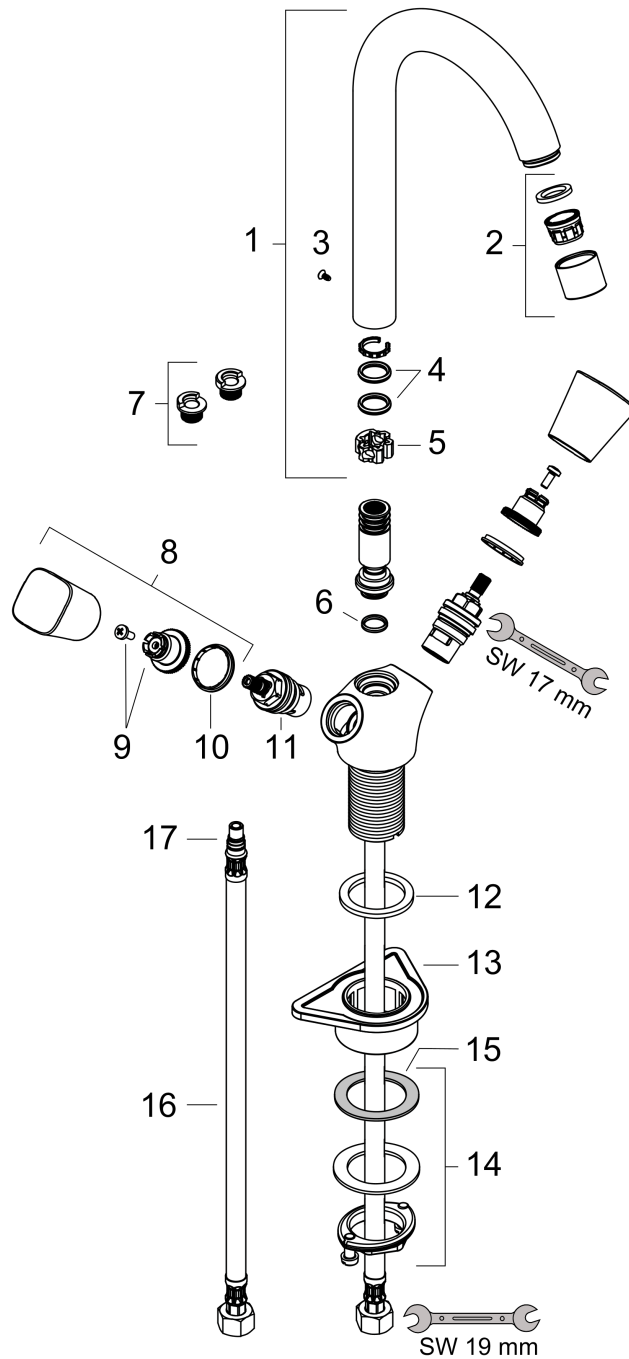

#### Scale drawing

#### Flowchart

**Logis M31**

**2-handle kitchen mixer 220, 1jet**

Surface: **Chrome** Article Number: **71280000**

**Exploded Drawing**

Year of production: >01/15

**Logis M31****2-handle kitchen mixer 220, 1jet**Surface: **Chrome** Article Number: **71280000****Spare part list**

Year of production: &gt;01/15

Pos.	Description	Article Number	Price	PU
1	spout cpl.	92223000	€ 88,54	1
2	aerator M22x1 (15 l/min)	92368000	€ 22,97	1
3	screw	97662000	€ 8,69	1
4	O-Ring 14x2,5	98189000	€ 3,33	1
5	axialring	97558000	€ 3,33	1
6	O-ring 12x2	98214000	€ 3,33	1
7	set of locating rings (110° / 150°)	98486000	€ 14,28	1
8	handle	92221000	€ 45,82	1
9	handle fixing set	94184000	€ 5,36	1
10	set of color-rings cold / hot water	92225000	€ 5,36	1
11	shut off unit right closing	94009000	€ 36,89	1
12	flat seal	98749000	€ 5,36	1
13	support	97523000	€ 5,36	1
14	fixing set (Ø 32)	13961000	€ 22,97	1
15	lever collar	97548000	€ 3,33	1
16	connection hose 600 mm M8x0,75 G3/8	96556000	€ 22,97	1
17	O-ring 7x1,5	98422000	€ 3,33	1
a	fixation extension 35 mm	13898000	€ 72,47	1