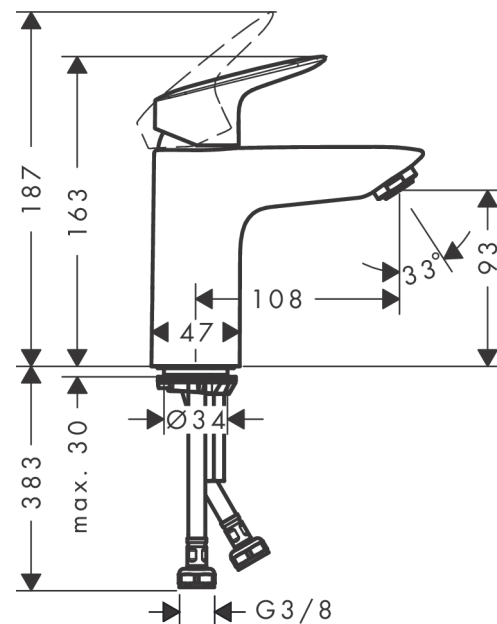

Logis

Single lever basin mixer 100 without waste set

Surface: **Chrome** Article Number: **71101000**

Description

product features

- ComfortZone 100
- projection: 108 mm
- spout height: 93 mm
- spray type: Normal spray
- maximum flow rate at 3 bar: 5 l/min
- ceramic cartridge
- temperature limitation adjustable
- suitable for continuous flow water heaters
- connection type: G 3/8 connections
- connection dimension: DN15

Technology

Certificates

Product image

Scale drawing

Flowchart