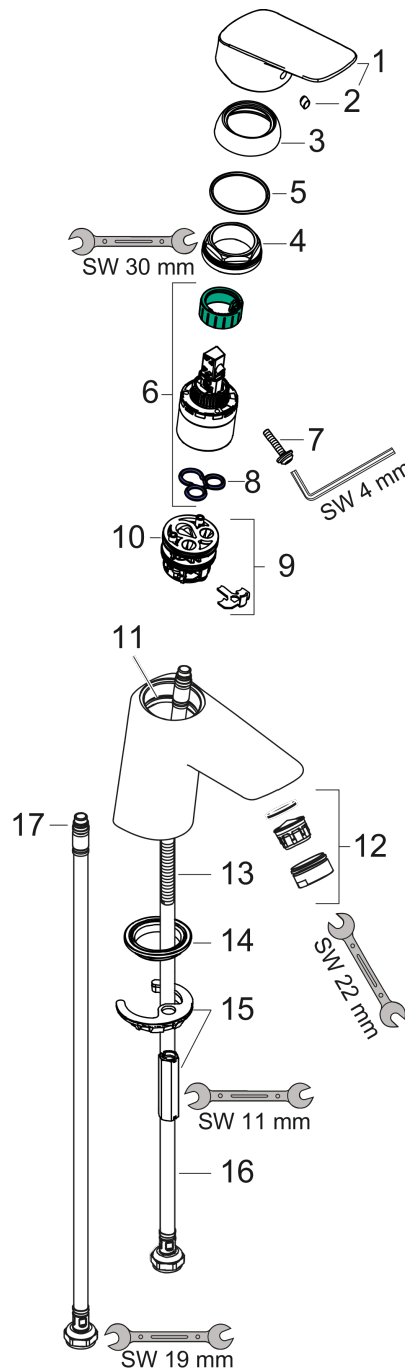

##### product features

- ComfortZone 70
- projection: 107 mm
- spout height: 67 mm
- spray type: Normal spray
- maximum flow rate at 3 bar: 5 l/min
- ceramic cartridge
- temperature limitation adjustable
- suitable for continuous flow water heaters
- connection type: G 3/8 connections
- connection dimension: DN15

#### Scale drawing

#### Flowchart

**Logis**  
**Single lever basin mixer 70 without waste set**  
 Surface: **Chrome** Article Number: **71071000**

**Exploded Drawing**

Year of production: >05/17

**Logis****Single lever basin mixer 70 without waste set**Surface: **Chrome** Article Number: **71071000****Spare part list**

Year of production: &gt;05/17

Pos.	Description	Article Number	Price	PU
1	handle	92224000	€ 45,82	1
2	screw cover	96338000	€ 3,33	1
3	flange	97406000	€ 18,80	1
4	nut	97209000	€ 14,28	1
5	O-Ring 32x2	98193000	€ 3,33	1
6	cartridge, assy	92730000	€ 58,67	1
7	locking screw for handle	95140000	€ 5,36	1
8	seal	95008000	€ 8,69	1
9	adapter for cartridge	98750000	€ 11,66	1
10	O-Ring 30x2	98186000	€ 3,33	1
11	O-ring 35x2	92604000	€ 5,36	1
12	aerator M24x1 (5 l/min)	92372000	€ 18,80	1
13	screw M8 x 68	97736000	€ 5,36	1
14	seal Ø 42	98722000	€ 5,36	1
15	fixing set	96016000	€ 28,92	1
16	connection hose 450 mm M8x0,75 G3/8	97206000	€ 28,92	1
17	O-ring 6,6x1,6	93019000	€ 3,33	1