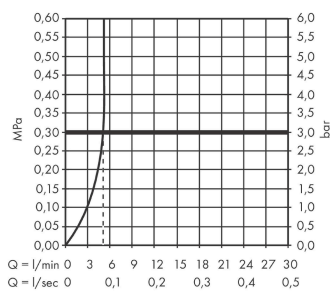

Logis

Single lever basin mixer 70 without waste set

Surface: **Chrome** Article Number: **71071000**

Description

product features

- ComfortZone 70
- projection: 107 mm
- spout height: 67 mm
- spray type: Normal spray
- maximum flow rate at 3 bar: 5 l/min
- ceramic cartridge
- temperature limitation adjustable
- suitable for continuous flow water heaters
- connection type: G 3/8 connections
- connection dimension: DN15

Technology

Certificates

Product image

Scale drawing

Flowchart