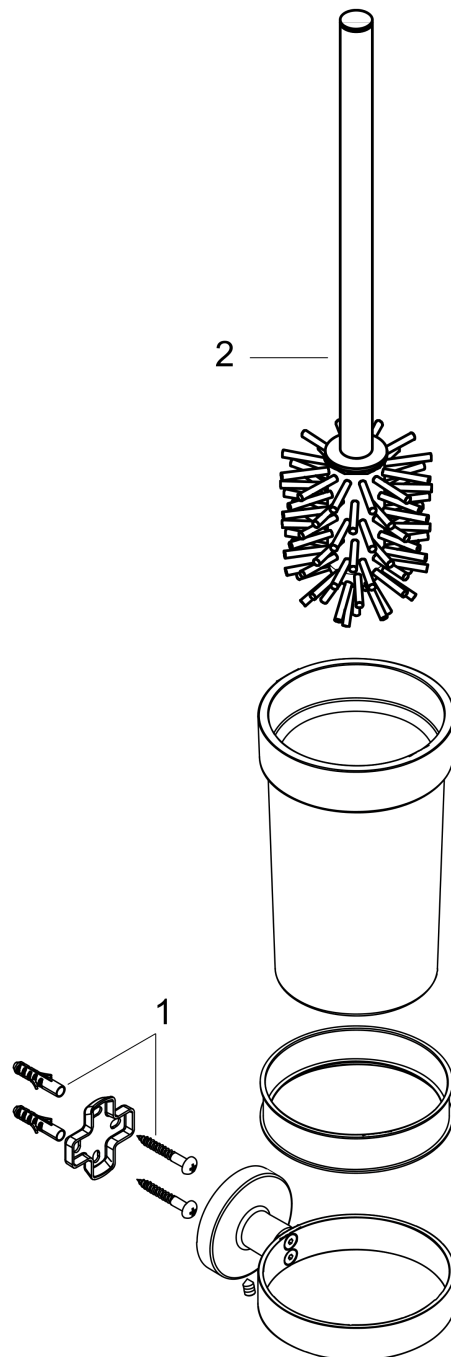

Logis Universal
Toilet brush holder wall-mounted
 Surface: **Chrome** Article Number: **41722000**

Description

product features

- wall-mounted
- material: brass
- material recess: matt glass
- with removable insert
- with mounting material
- concealed fastening
- drilling distance 26 mm
- diameter drill hole: 6 mm

Product image

Scale drawing

Logis Universal
Toilet brush holder wall-mounted
 Surface: **Chrome** Article Number: **41722000**

Exploded Drawing

Year of production: >04/18

Logis Universal
Toilet brush holder wall-mounted
 Surface: **Chrome** Article Number: **41722000**

Spare part list

Year of production: >04/18

Pos.	Description	Article Number	Price	PU
1	mounting set	40915000	€ 11,66	1
2	stick with brush	93286000	€ 36,89	1