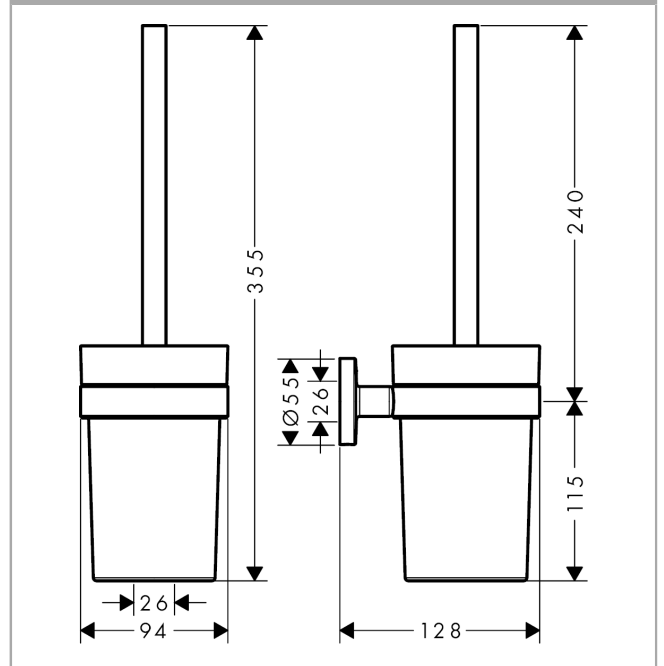

Logis Universal
Toilet brush holder wall-mounted
 Surface: **Chrome** Article Number: **41722000**

Description

product features

- wall-mounted
- material: brass
- material recess: matt glass
- with removable insert
- with mounting material
- concealed fastening
- drilling distance 26 mm
- diameter drill hole: 6 mm

Product image

Scale drawing

Logis Universal
Toilet brush holder wall-mounted
 Surface: **Chrome** Article Number: **41722000**

Exploded Drawing

Year of production: >04/18

Logis Universal
Toilet brush holder wall-mounted
 Surface: **Chrome** Article Number: **41722000**