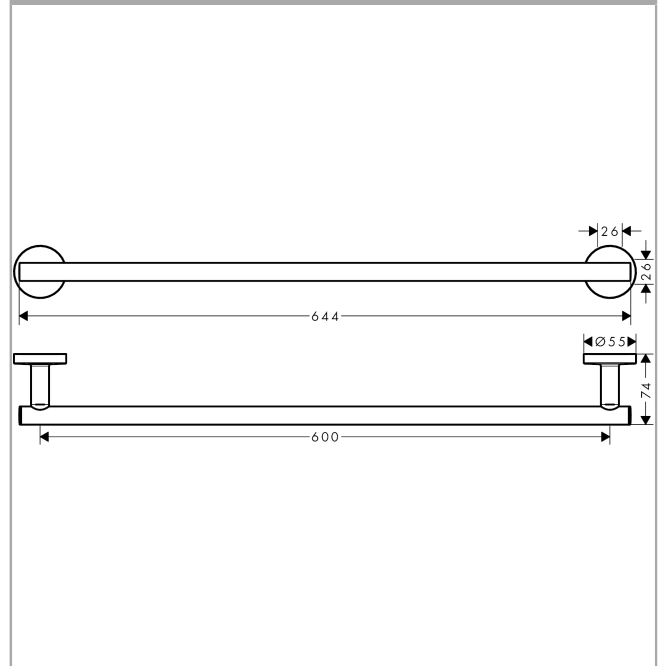

**Logis Universal
Bath towel rail**

Surface: **Chrome** Article Number: **41716000**

Description

product features

- wall-mounted
- material: brass
- holder material: metal
- length: 644 mm
- with mounting material
- drilling distance: 600 mm
- diameter drill hole: 6 mm
- concealed fastening

Product image

Scale drawing

Logis Universal
Bath towel rail

Surface: **Chrome** Article Number: **41716000**

Exploded Drawing

Year of production: >04/18

Logis Universal

Bath towel rail

Surface: **Chrome** Article Number: **41716000**

Spare part list

Year of production: >04/18

Pos.	Description	Article Number	Price	PU
1	mounting set	40915000	€ 11,66	1