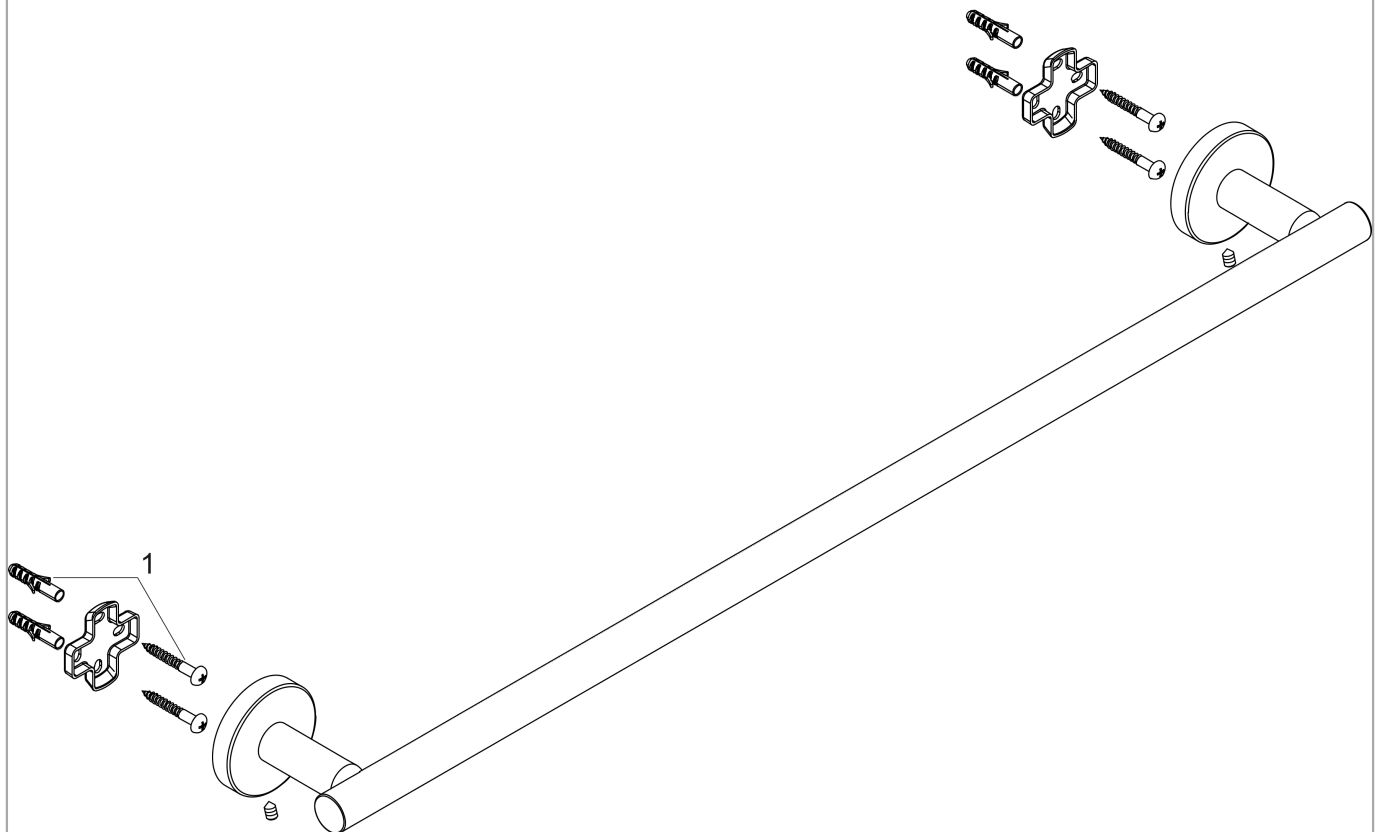

**Logis Universal
Bath towel rail**

Surface: **Chrome** Article Number: **41716000**

Description

product features

- wall-mounted
- material: brass
- holder material: metal
- length: 644 mm
- with mounting material
- drilling distance: 600 mm
- diameter drill hole: 6 mm
- concealed fastening

Product image

Scale drawing

Logis Universal
Bath towel rail

Surface: **Chrome** Article Number: **41716000**

Exploded Drawing

Year of production: >04/18

Logis Universal

Bath towel rail

Surface: **Chrome** Article Number: **41716000**

Spare part list

Year of production: >04/18

Pos.	Description	Article Number	Price	PU
1	mounting set	40915000	€ 11,66	1