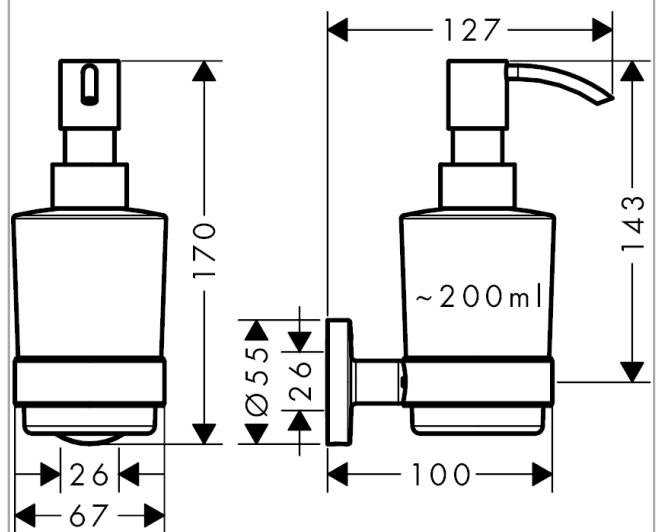

Logis Universal
Liquid soap dispenser

Surface: **Chrome** Article Number: **41714000**

Description

product features

- wall-mounted
- holder material: metal
- material container: matt glass
- type of soap: liquid soap
- filling capacity 200 ml
- dosage 2 ml
- with mounting material
- concealed fastening
- drilling distance: 26 mm
- diameter drill hole: 6 mm

Product image

Scale drawing

Logis Universal
Liquid soap dispenser

Surface: **Chrome** Article Number: **41714000**

Exploded Drawing

Year of production: >04/18

**Logis Universal
Liquid soap dispenser**

Surface: **Chrome** Article Number: **41714000**