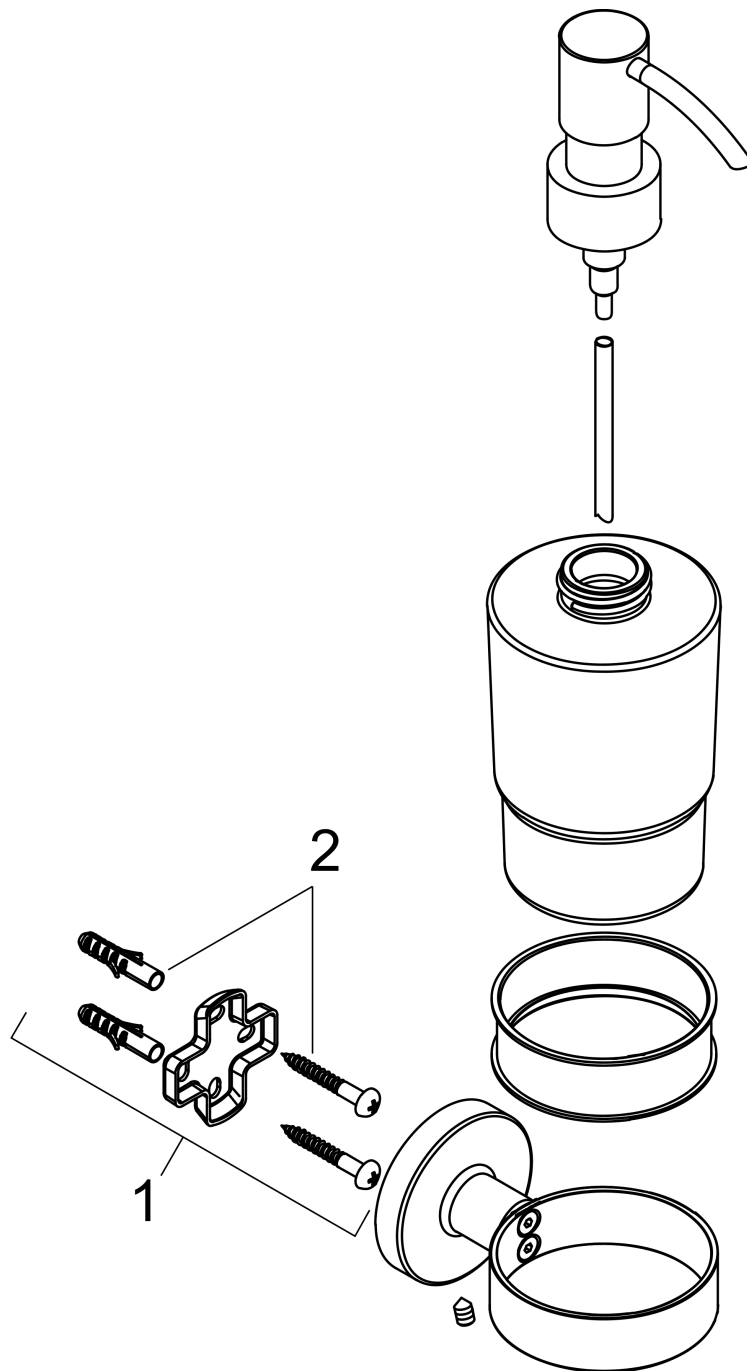

Logis Universal
Liquid soap dispenser

Surface: **Chrome** Article Number: **41714000**

Description

product features

- wall-mounted
- holder material: metal
- material container: matt glass
- type of soap: liquid soap
- filling capacity 200 ml
- dosage 2 ml
- with mounting material
- concealed fastening
- drilling distance: 26 mm
- diameter drill hole: 6 mm

Product image

Scale drawing

Logis Universal
Liquid soap dispenser

Surface: **Chrome** Article Number: **41714000**

Exploded Drawing

Year of production: >04/18

**Logis Universal
Liquid soap dispenser**

Surface: **Chrome** Article Number: **41714000**

Spare part list

Year of production: >**04/18**

Pos.	Description	Article Number	Price	PU
1	support element	94318000	€ 14,28	1