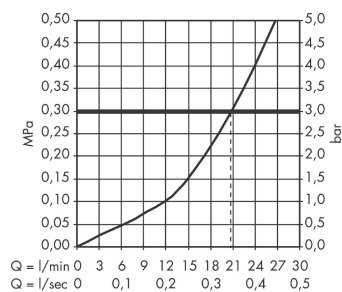

Vernis Blend
Single lever bath mixer Monotrou
Surface: **Chrome** Article Number: **71443000**

Description

product features

- 1 function
- projection: 130 mm
- spray type mixer: Normal spray
- maximum flow rate at 3 bar: 20 l/min
- ceramic cartridge
- temperature limitation adjustable
- connection dimension: DN15
- connection type: G 3/8 connections

Product image

Flowchart