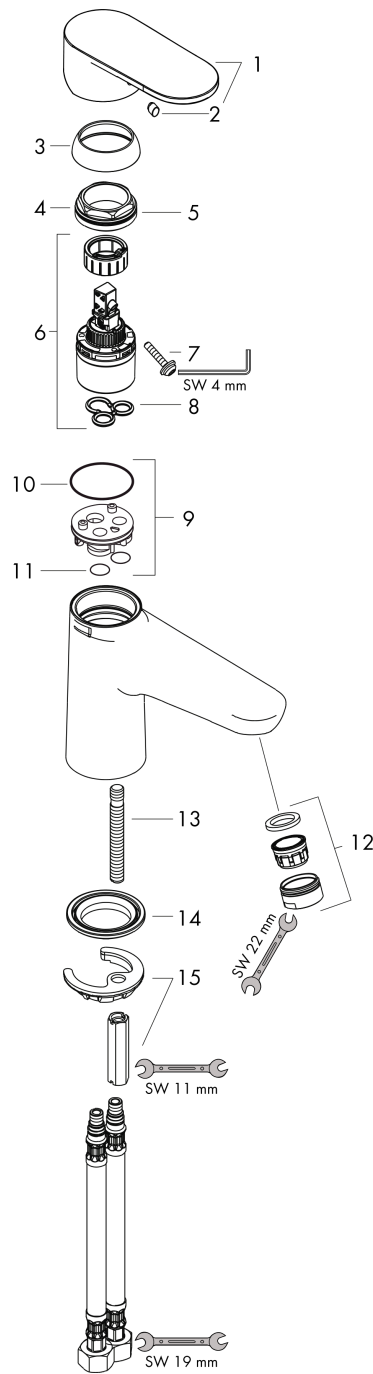

Vernis Blend
Single lever bath mixer Monotrou
 Surface: **Chrome** Article Number: **71443000**

Description

product features

- 1 function
- projection: 130 mm
- spray type mixer: Normal spray
- maximum flow rate at 3 bar: 20 l/min
- ceramic cartridge
- temperature limitation adjustable
- connection dimension: DN15
- connection type: G 3/8 connections

Product image

Flowchart

Vernis Blend
Single lever bath mixer Monotrou
 Surface: **Chrome** Article Number: **71443000**

Exploded Drawing

Year of production: >04/21

Vernis Blend**Single lever bath mixer Monotrou**Surface: **Chrome** Article Number: **71443000****Spare part list**

Year of production: >04/21

Pos.	Description	Article Number	Price	PU
1	handle	93715000	€ 36,89	1
2	screw cover	96338000	€ 3,33	1
3	flange	97406000	€ 18,80	1
4	nut	95870000	€ 22,97	1
5	O-ring 33x2	98154000	€ 3,33	1
6	cartridge, assy	92730000	€ 58,67	1
7	locking screw for handle	95140000	€ 5,36	1
8	seal	95008000	€ 8,69	1
9	adapter for cartridge	97773000	€ 8,69	1
10	O-Ring 32x2	98193000	€ 3,33	1
11	O-ring 9x1,8	98118000	€ 3,33	1
12	aerator M24x1 (38 l/min)	95871000	€ 18,80	1
13	screw M8 x 68	97736000	€ 5,36	1
14	seal	97608000	€ 5,36	1
15	fixing set	96016000	€ 28,92	1