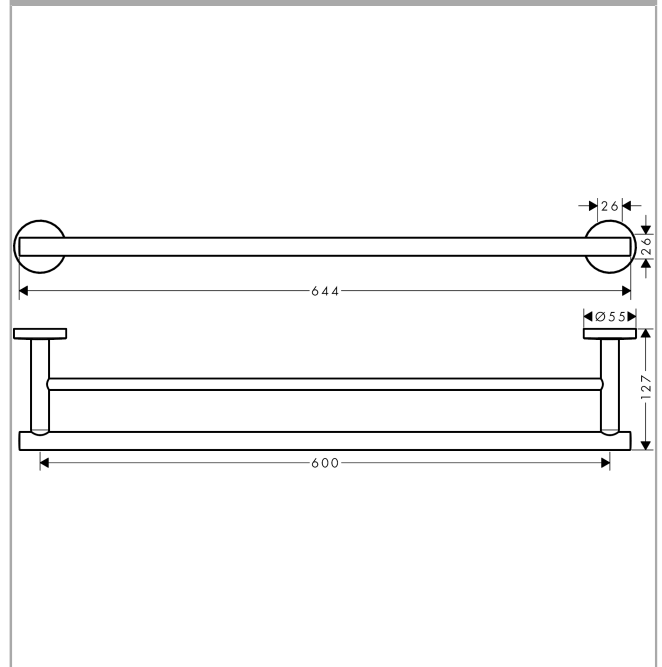

**Logis Universal**  
**Double bath towel rail**

Surfaces: **Chrome** Article Number: **41712000**

**Description**

**product features**

- wall-mounted
- material: brass
- holder material: metal
- fixed
- length: 644 mm
- with mounting material
- drilling distance: 600 mm
- diameter drill hole: 6 mm
- concealed fastening

**Product image**

**Scale drawing**

**Logis Universal**  
**Double bath towel rail**

Surfaces: **Chrome** Article Number: **41712000**

**Exploded Drawing**

Year of production: >04/18

**Logis Universal**  
**Double bath towel rail**

Surfaces: **Chrome** Article Number: **41712000**

**Spare part list**

Year of production: >04/18

Pos.	Description	Article Number	Price	PU
1	support element	94318000	€ 13,92	1
2	mounting set	40915000	€ 11,31	1