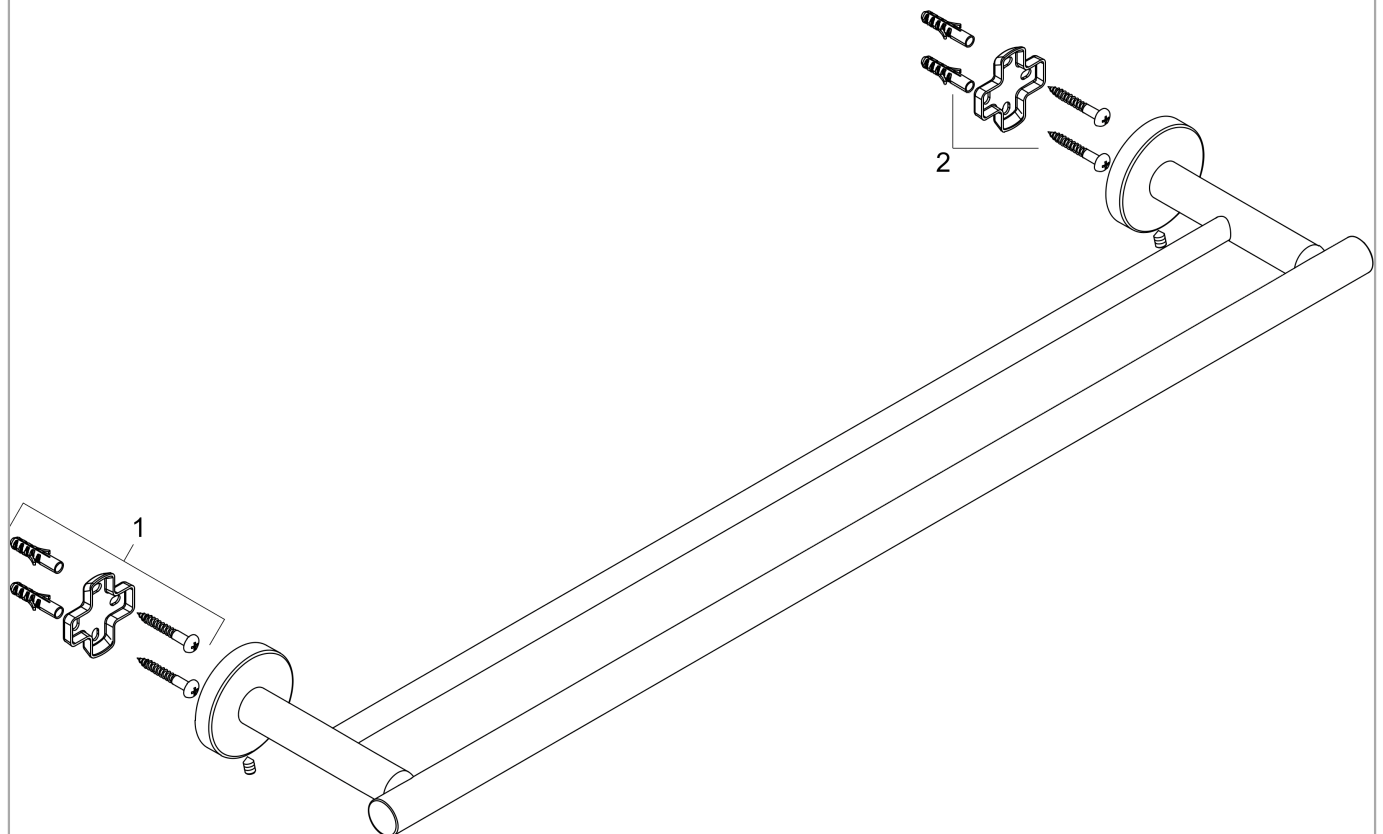

**Logis Universal**  
**Double bath towel rail**

Surfaces: **Chrome** Article Number: **41712000**

**Description**

**product features**

- wall-mounted
- material: brass
- holder material: metal
- fixed
- length: 644 mm
- with mounting material
- drilling distance: 600 mm
- diameter drill hole: 6 mm
- concealed fastening

**Product image**

**Scale drawing**

**Logis Universal**  
**Double bath towel rail**

Surfaces: **Chrome** Article Number: **41712000**

**Exploded Drawing**

Year of production: >04/18

**Logis Universal**  
**Double bath towel rail**

Surfaces: **Chrome** Article Number: **41712000**

**Spare part list**

Year of production: >04/18

Pos.	Description	Article Number	Price	PU
1	support element	94318000	€ 13,92	1
2	mounting set	40915000	€ 11,31	1