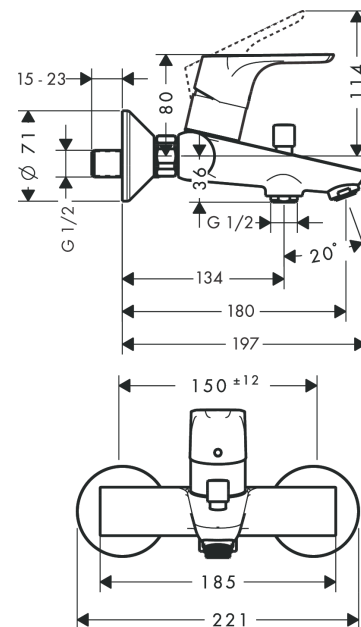

Focus

Single lever bath mixer for exposed installation

Surface: **Chrome** Article Number: **31940000**

Description

product features

- 2 functions
- projection: 180 mm
- centre distance: 150 ± 12 mm
- spray type mixer: Normal spray
- maximum flow rate at 3 bar: 19,8 l/min
- flow rate for bath spout at 3 bar: 19,8 l/min
- flow rate of hand shower at 3 bar: 15,4 l/min
- ceramic cartridge
- temperature limitation adjustable
- diverter with automatic resetting
- protected against backflow, according to DIN EN 1717
- with silencer
- suitable for continuous flow water heaters
- connection dimension: DN15
- connection type: s-shaped connections
- min. operating pressure: 1 bar
- max. operating pressure: 10 bar

Technology

Certificates

Product image

Scale drawing

Focus

Single lever bath mixer for exposed installation

Surface: **Chrome** Article Number: **31940000**

Flowchart