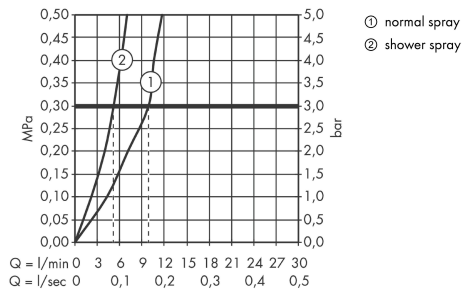

Focus M41

Single lever kitchen mixer 240, pull-out spray, 2jet

Surface: **Chrome** Article Number: **31815000**

Description

product features

- ComfortZone 240
- swivel range adjustable in 2 steps to 110° or 150°
- laminar spray, shower spray
- lockable shower spray, spray returns through pressing spray diverter and spray returns automatically through handle closing
- MagFit magnetic shower support
- quick connect hose
- connection dimension: DN15
- maximum flow rate at 3 bar: 10 l/min
- ceramic cartridge
- connection type: G 3/8 connections
- temperature limitation adjustable
- integrated non-return valve
- suitable for continuous flow water heaters
- extension length up to 50 cm

Technology

Design awards

Certificates

Product image

Scale drawing

Focus M41

Single lever kitchen mixer 240, pull-out spray, 2jet

Surface: **Chrome** Article Number: **31815000**

Flowchart

Focus M41

Single lever kitchen mixer 240, pull-out spray, 2jet

Surface: **Chrome** Article Number: **31815000**

Exploded Drawing

Year of production: >08/19

Focus M41

Single lever kitchen mixer 240, pull-out spray, 2jet