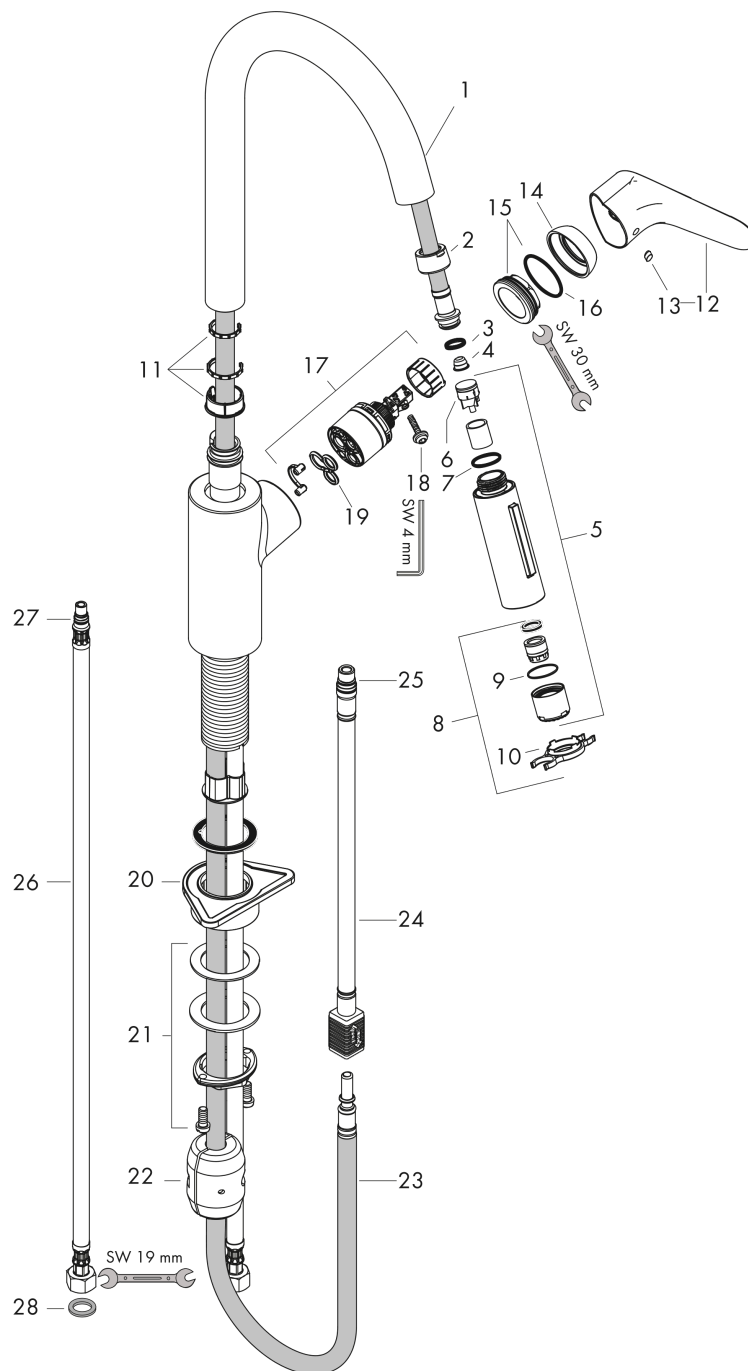

Flowchart

Focus M41

Single lever kitchen mixer 240, pull-out spray, 2jet

Surface: **Chrome** Article Number: **31815000**

Exploded Drawing

Year of production: >08/19

Focus M41

Single lever kitchen mixer 240, pull-out spray, 2jet

Surface: **Chrome** Article Number: **31815000**

Spare part list

Year of production: >08/19

Pos.	Description	Article Number	Price	PU
1	spout cpl.	95562000	€ 128,28	1
2	nut	92755000	€ 18,80	1
3	O-ring 11x2	98127000	€ 3,33	1
4	filter	97735000	€ 3,33	1
5	handspray	98459000	€ 103,17	1
6	set of non return valves DW 15	97350000	€ 18,80	1
7	O-ring 18x1,5	98231000	€ 3,33	1
8	aerator laminar M22x1 (15 l/min)	95909000	€ 45,82	1
9	O-ring 20x1	98140000	€ 3,33	1
10	service tool	95910000	€ 8,69	1
11	set of lever collars	93428000	€ 3,33	1
12	handle	98460000	€ 58,67	1
13	screw cover	96338000	€ 3,33	1
14	flange	95498000	€ 8,69	1
15	nut	97209000	€ 14,28	1
16	O-Ring 32x2	98193000	€ 3,33	1
17	cartridge, assy	92730000	€ 58,67	1
18	locking screw for handle	95140000	€ 5,36	1
19	seal	95008000	€ 8,69	1
20	support	97523000	€ 5,36	1
21	fixing set (special)	93253000	€ 18,80	1
22	weight	92500000	€ 36,89	1
23	hose 1,50 m	95507000	€ 72,47	1
24	connection hose 600 mm M10x1	95561000	€ 22,97	1
25	O-ring 8x1,75	97827000	€ 3,33	1
26	connection hose 900 mm M8x0,75 G3/8	96316000	€ 36,89	1
27	O-ring 7x1,5	98422000	€ 3,33	1
28	sealing set	95581000	€ 5,36	1