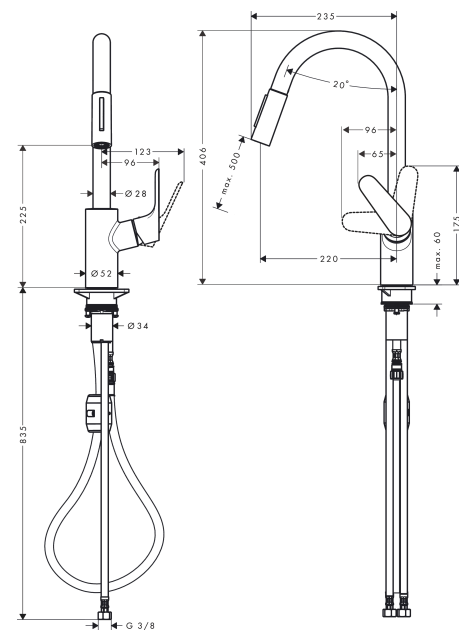

Scale drawing