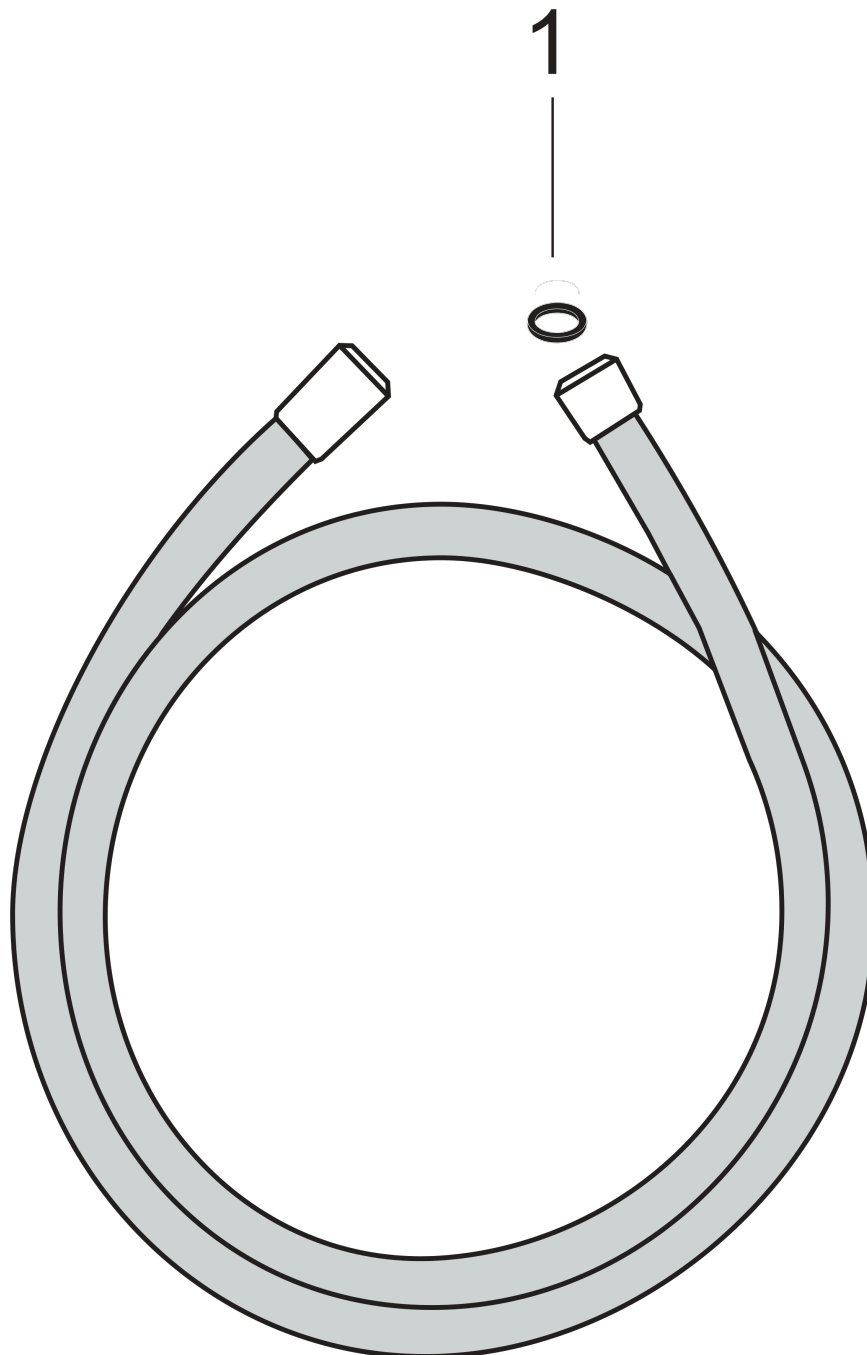

### Shower hose 160 cm

Surface: **Chrome** Article Number: **28276000**

##### product features

- high-quality shower hose
- with plastic coating, easy to clean
- shower hose length: 1.60 m
- pivot connector prevents hose from tangling
- kink-protected
- nuts shower hose: conical nut on both ends
- connection thread: G 1/2

#### Product image

#### Scale drawing

**Isiflex**  
**Shower hose 160 cm**  
 Surface: **Chrome** Article Number: **28276000**

**Exploded Drawing**

Year of production: >12/00

**Isiflex**

**Shower hose 160 cm**

Surface: **Chrome** Article Number: **28276000**