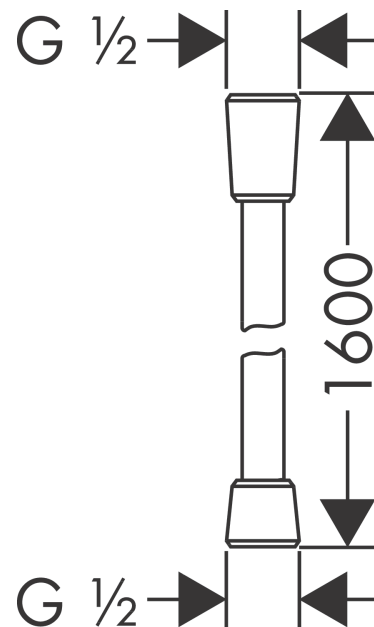

### Shower hose 160 cm

Surface: **Chrome** Article Number: **28276000**

##### product features

- high-quality shower hose
- with plastic coating, easy to clean
- shower hose length: 1.60 m
- pivot connector prevents hose from tangling
- kink-protected
- nuts shower hose: conical nut on both ends
- connection thread: G 1/2

#### Scale drawing

**Isiflex**  
**Shower hose 160 cm**  
 Surface: **Chrome** Article Number: **28276000**

**Exploded Drawing**

Year of production: >12/00

**Isiflex**

**Shower hose 160 cm**

Surface: **Chrome** Article Number: **28276000**