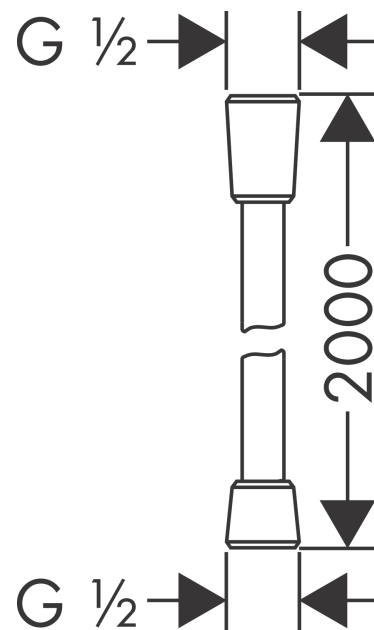

Isiflex

Shower hose 200 cm

Surface: **Chrome** Article Number: **28274000**

Description

product features

- high-quality shower hose
- with plastic coating, easy to clean
- shower hose length: 2.00 m
- pivot connector prevents hose from tangling
- kink-protected
- nuts shower hose: conical nut on both ends
- connection thread: G 1/2

Certificates

Product image

Scale drawing

Isiflex
 Shower hose 200 cm
 Surface: **Chrome** Article Number: **28274000**

Exploded Drawing

Year of production: >12/00

Isiflex

Shower hose 200 cm

Surface: **Chrome** Article Number: **28274000**

Spare part list

Year of production: >12/00

Pos.	Description	Article Number	Price	PU
1	seal	98058000	€ 3,33	1