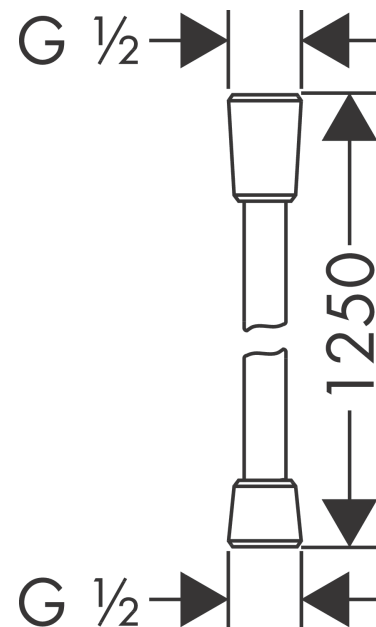

### Shower hose 125 cm

Surface: **Chrome** Article Number: **28272000**

##### product features

- high-quality shower hose
- with plastic coating, easy to clean
- shower hose length: 1.25 m
- pivot connector prevents hose from tangling
- kink-protected
- nuts shower hose: conical nut on both ends
- connection thread: G ½

#### Scale drawing

**Isiflex**  
**Shower hose 125 cm**  
 Surface: **Chrome** Article Number: **28272000**

**Exploded Drawing**

Year of production: >12/00

**Isiflex**  
**Shower hose 125 cm**  
 Surface: **Chrome** Article Number: **28272000**