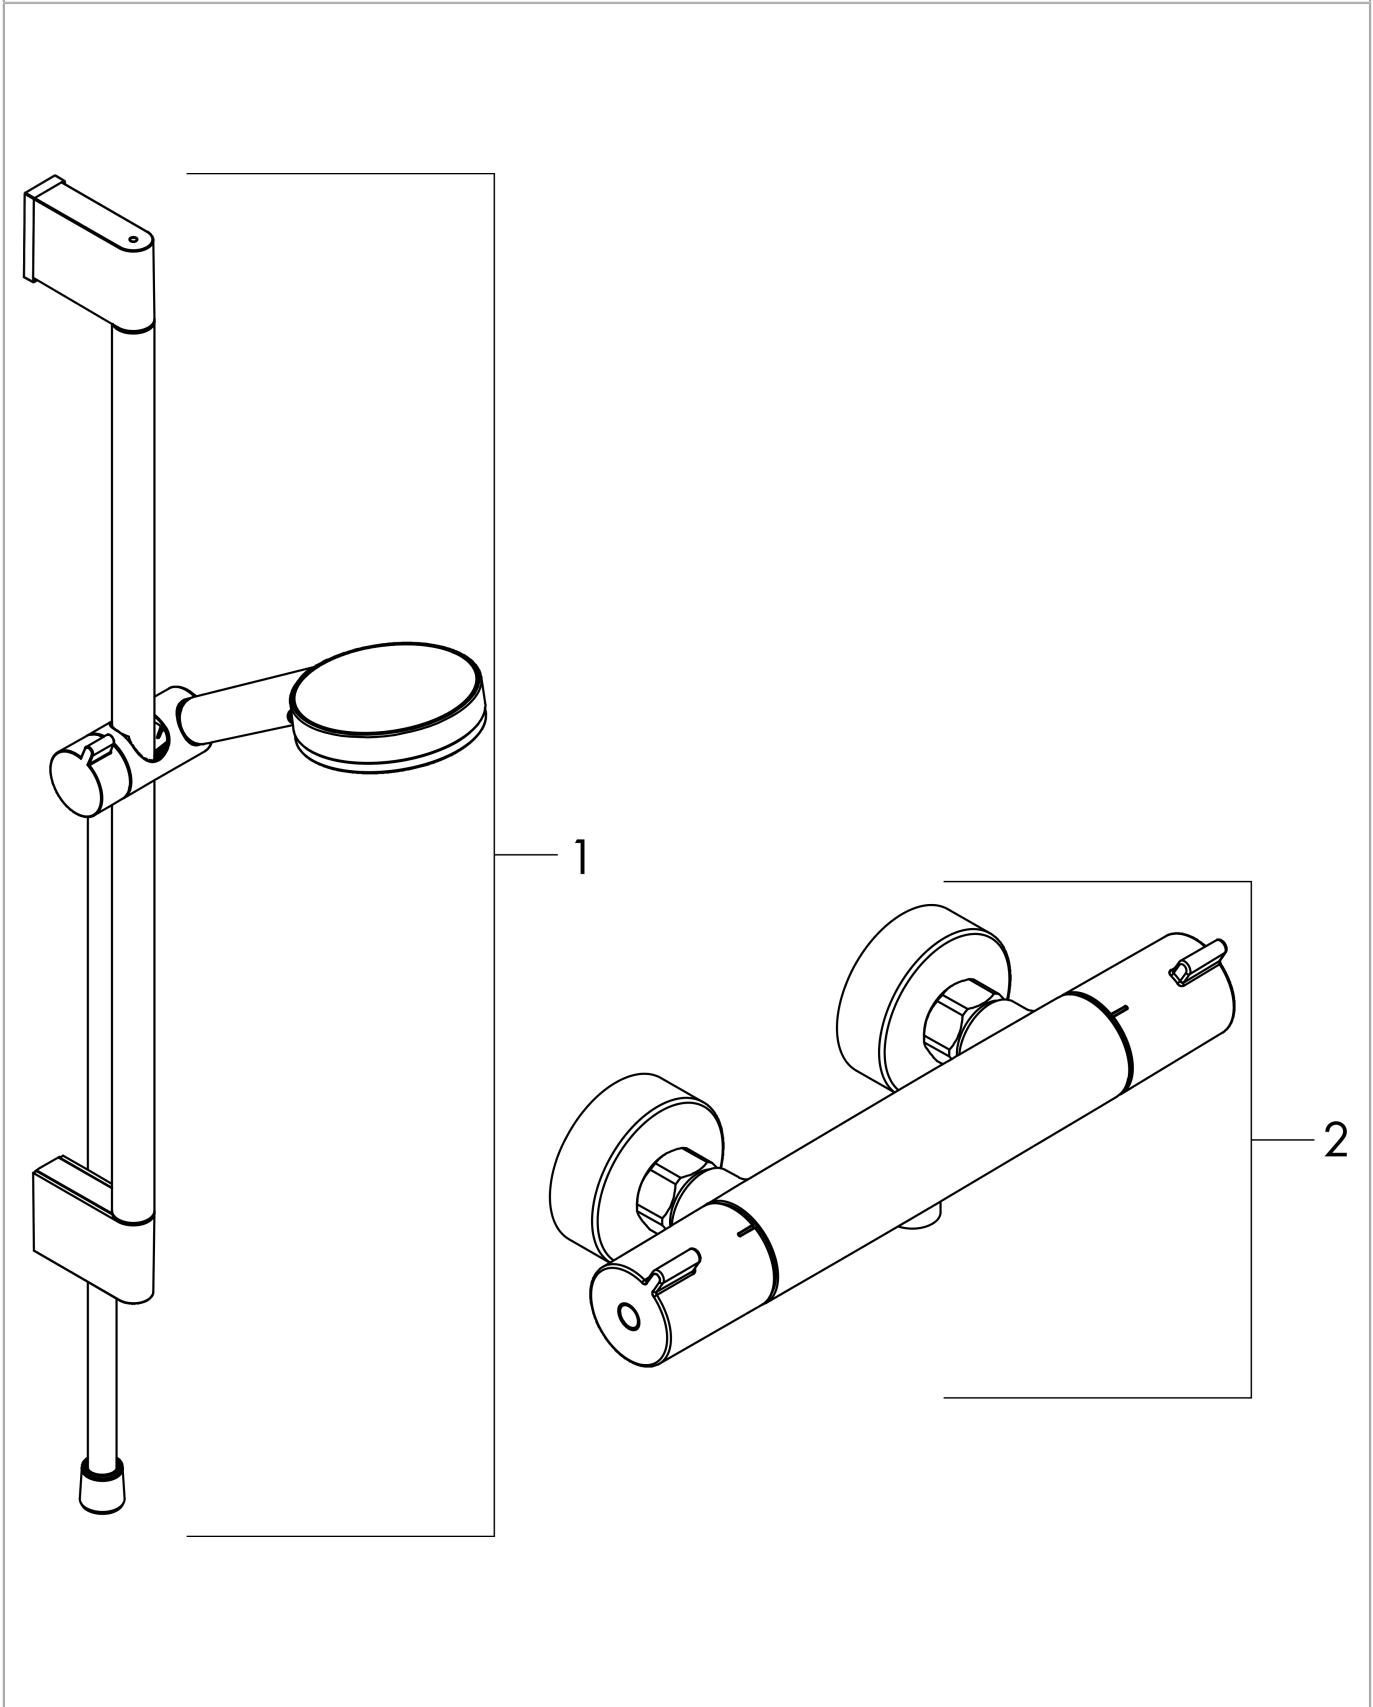

Crometta

Shower system for exposed installation Vario with Ecostat 1001 CL thermostat and shower bar 65 cm

Surface: **White/Chrome** Article Number: **27812400**

Description

product features

- consists of: hand shower, shower thermostat, shower bar, slider, shower hose
- shower head size: 100 mm
- spray type adjustment by turning spray disc
- spray type hand shower: Rain, IntenseRain
- maximum flow rate at 3 bar: 13,8 l/min
- minimum flow pressure: 1 bar
- profile pipe: round
- shower bar diameter: 22 mm
- pivot connector prevents hose from tangling
- 90° position adjustable hand shower holder, pivots left and right, up and down
- wall supports made of plastic
- max. operating pressure: 6 bar
- pipe length: 650 mm

The consumption was measured in combination with the appropriate fittings (thermostat/mixer/in-wall valve) to reflect actual application in practice.

Crometta
Shower system for exposed installation Vario with Ecostat 1001 CL thermostat and shower bar
65 cm
 Surface: **White/Chrome** Article Number: **27812400**

Installation examples

Crometta
Shower system for exposed installation Vario with Ecostat 1001 CL thermostat and shower bar
65 cm
 Surface: **White/Chrome** Article Number: **27812400**

Exploded Drawing

Year of production: >04/16

Crometta

Shower system for exposed installation Vario with Ecostat 1001 CL thermostat and shower bar 65 cm

Surface: **White/Chrome** Article Number: **27812400**

Spare part list

Year of production: >04/16