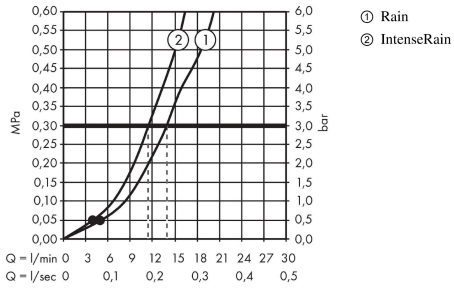

Crometta

Shower system for exposed installation Vario with Ecostat 1001 CL thermostat and shower bar 65 cm

Surface: **White/Chrome** Article Number: **27812400**

Description

product features

- consists of: hand shower, shower thermostat, shower bar, slider, shower hose
- shower head size: 100 mm
- spray type adjustment by turning spray disc
- spray type hand shower: Rain, IntenseRain
- maximum flow rate at 3 bar: 13,8 l/min
- minimum flow pressure: 1 bar
- profile pipe: round
- shower bar diameter: 22 mm
- pivot connector prevents hose from tangling
- 90° position adjustable hand shower holder, pivots left and right, up and down
- wall supports made of plastic
- max. operating pressure: 6 bar
- pipe length: 650 mm

Technology

Product image

Scale drawing

Crometta

Shower system for exposed installation Vario with Ecostat 1001 CL thermostat and shower bar 65 cm

Surface: **White/Chrome** Article Number: **27812400**

Flowchart

The consumption was measured in combination with the appropriate fittings (thermostat/mixer/in-wall valve) to reflect actual application in practice.

Crometta
Shower system for exposed installation Vario with Ecostat 1001 CL thermostat and shower bar
65 cm
 Surface: **White/Chrome** Article Number: **27812400**