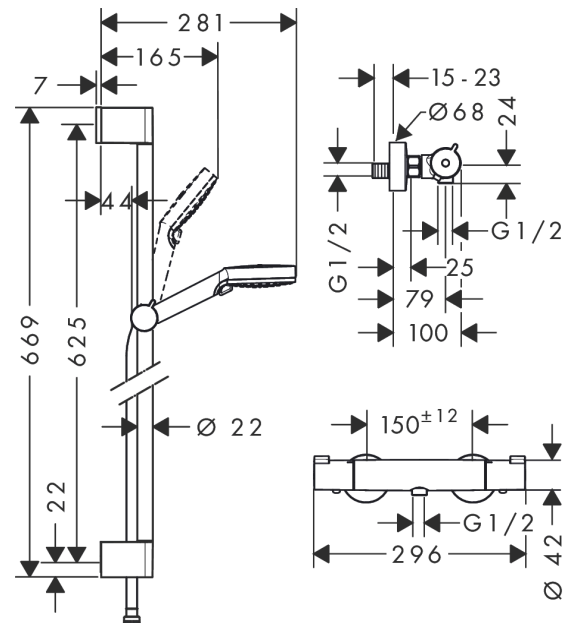

Crometta

Shower system for exposed installation Vario with Ecostat 1001 CL thermostat and shower bar 65 cm

Surface: **White/Chrome** Article Number: **27812400**

Description

product features

- consists of: hand shower, shower thermostat, shower bar, slider, shower hose
- shower head size: 100 mm
- spray type adjustment by turning spray disc
- spray type hand shower: Rain, IntenseRain
- maximum flow rate at 3 bar: 13,8 l/min
- minimum flow pressure: 1 bar
- profile pipe: round
- shower bar diameter: 22 mm
- pivot connector prevents hose from tangling
- 90° position adjustable hand shower holder, pivots left and right, up and down
- wall supports made of plastic
- max. operating pressure: 6 bar
- pipe length: 650 mm

Technology

Product image

Scale drawing

Crometta

Shower system for exposed installation Vario with Ecostat 1001 CL thermostat and shower bar 65 cm

Surface: **White/Chrome** Article Number: **27812400**

Flowchart

The consumption was measured in combination with the appropriate fittings (thermostat/mixer/in-wall valve) to reflect actual application in practice.

Crometta
Shower system for exposed installation Vario with Ecostat 1001 CL thermostat and shower bar
65 cm
 Surface: **White/Chrome** Article Number: **27812400**

Crometta

Shower system for exposed installation Vario with Ecostat 1001 CL thermostat and shower bar 65 cm

Surface: **White/Chrome** Article Number: **27812400**

Spare part list

Year of production: >04/16