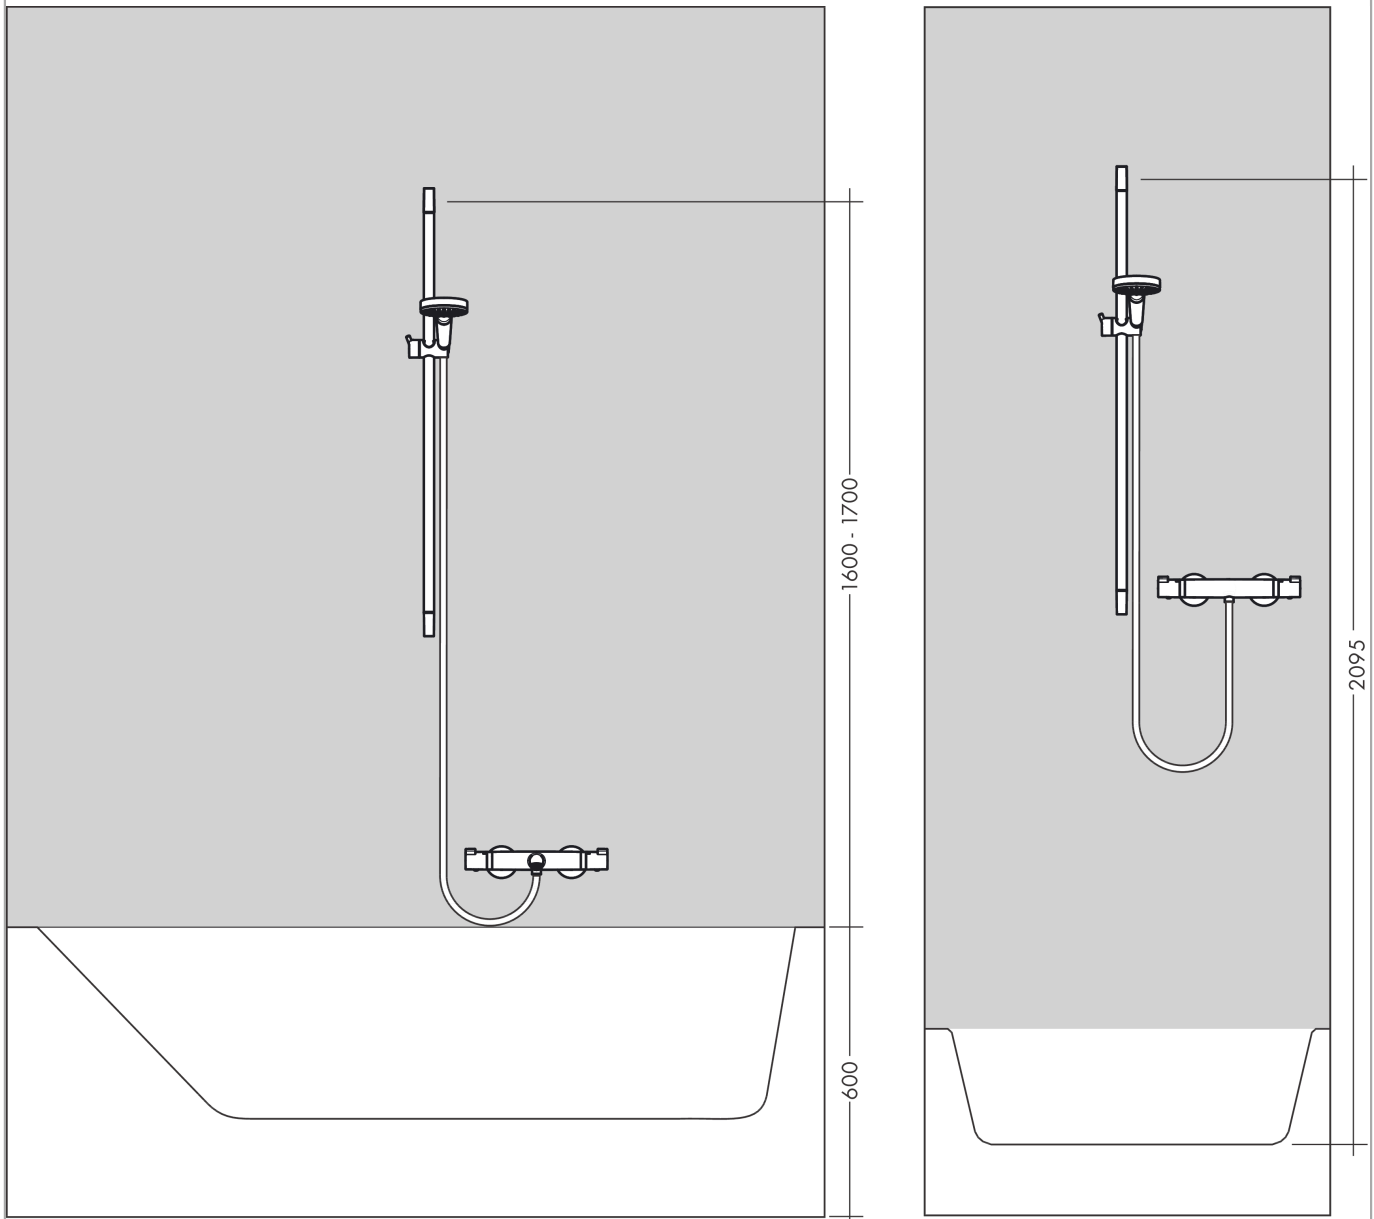

Crometta
Shower system for exposed installation Vario with Ecostat 1001 CL thermostat and shower bar
65 cm
Surface: **White/Chrome** Article Number: **27812400**

Installation examples