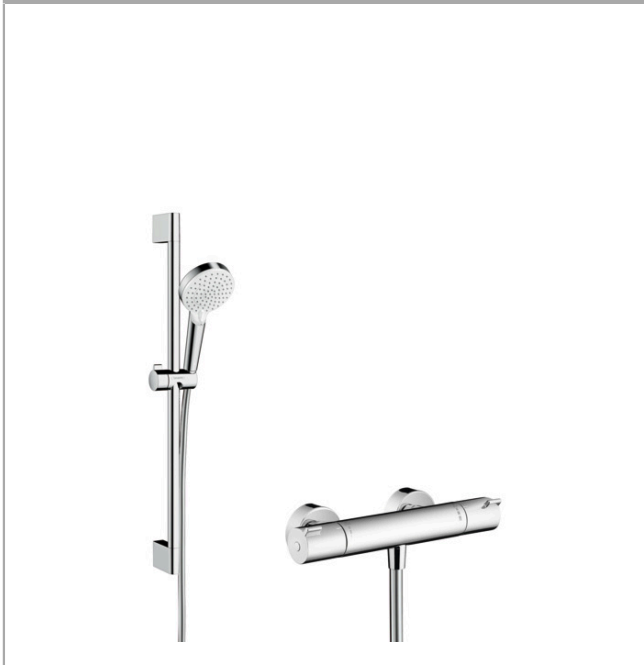

Crometta

Shower system for exposed installation Vario with Ecostat 1001 CL thermostat and shower bar 65 cm

Surface: **White/Chrome** Article Number: **27812400**

Description

product features

- consists of: hand shower, shower thermostat, shower bar, slider, shower hose
- shower head size: 100 mm
- spray type adjustment by turning spray disc
- spray type hand shower: Rain, IntenseRain
- maximum flow rate at 3 bar: 13,8 l/min
- minimum flow pressure: 1 bar
- profile pipe: round
- shower bar diameter: 22 mm
- pivot connector prevents hose from tangling
- 90° position adjustable hand shower holder, pivots left and right, up and down
- wall supports made of plastic
- max. operating pressure: 6 bar
- pipe length: 650 mm

Technology

Product image

Scale drawing

Crometta

Shower system for exposed installation Vario with Ecostat 1001 CL thermostat and shower bar 65 cm

Surface: **White/Chrome** Article Number: **27812400**

Flowchart

The consumption was measured in combination with the appropriate fittings (thermostat/mixer/in-wall valve) to reflect actual application in practice.

Crometta
Shower system for exposed installation Vario with Ecostat 1001 CL thermostat and shower bar
65 cm
 Surface: **White/Chrome** Article Number: **27812400**

Installation examples

Crometta
Shower system for exposed installation Vario with Ecostat 1001 CL thermostat and shower bar
65 cm
 Surface: **White/Chrome** Article Number: **27812400**

Exploded Drawing

Year of production: >04/16