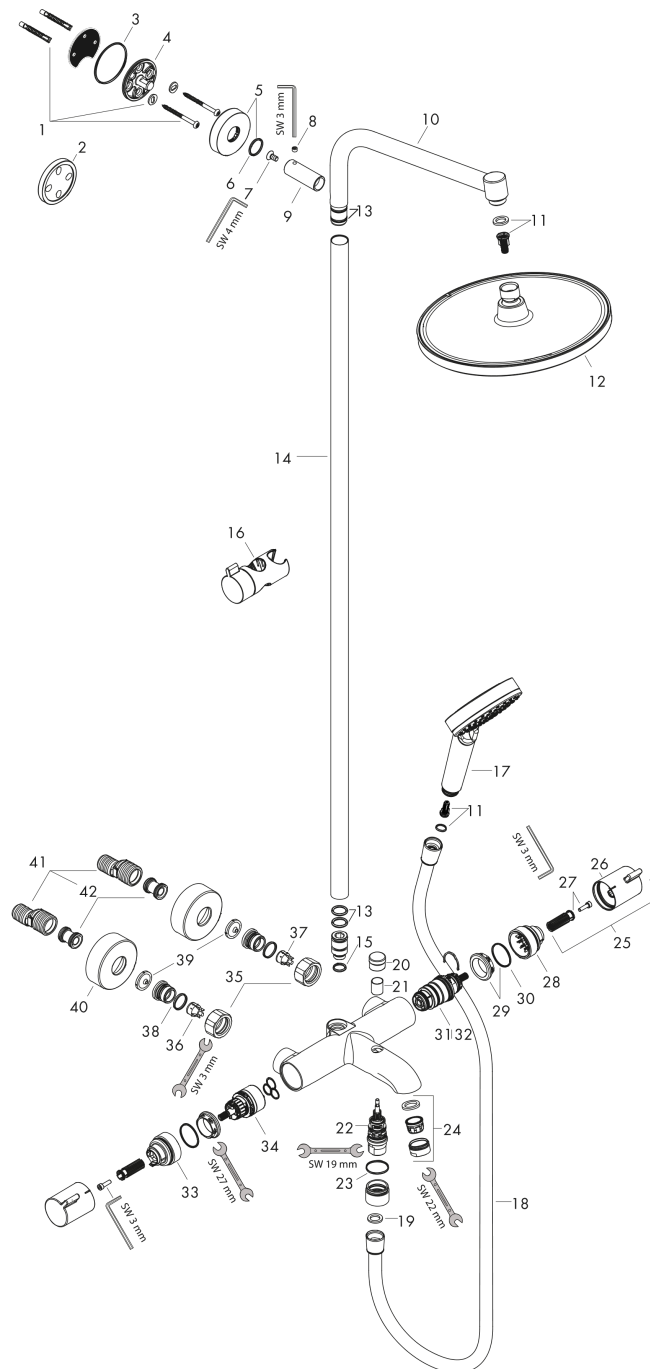

Crometta S**Showerpipe 240 1jet with bath thermostat**Surface: **Chrome** Article Number: **27320000****Description****product features**

- consists of: overhead shower, hand shower, bath thermostat, shower hose, slider, shower bar
- overhead shower Crometta S 240
- shower head size overhead shower: 240 mm
- spray type overhead shower: Rain
- ball-joint: overhead shower angle adjustable
- hand shower holder inclination angle can be adjusted by 45°
- spray disc surface: chrome
- flow rate Rain spray (at 3 bar): 17 l/min
- flow rate bath filler: 20 l/min
- spray type hand shower: Rain, IntenseRain
- minimum flow pressure: 1 bar
- max. operating pressure: 10 bar
- pipe can be shortened in height
- shower bar diameter: 22 mm
- height-adjustable hand shower holder
- shower arm length overhead shower: 350 mm
- thermostat Ecostat Comfort
- safety lock at 40°C
- adjustable hot water limitation
- outlets controlled via turning handle
- suitable for continuous flow water heaters
- mounting type: exposed installation
- connection dimension DN15
- connection thread G ½
- centre distance 150 ± 12 mm
- intrinsically safe against backflow
- 2 functions

Installation examples

Crometta S
Showerpipe 240 1jet with bath thermostat
 Surface: **Chrome** Article Number: **27320000**

Exploded Drawing

Year of production: >04/16

Crometta S
Showerpipe 240 1jet with bath thermostat
 Surface: **Chrome** Article Number: **27320000**