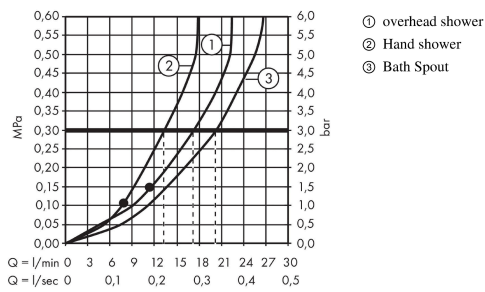

Crometta S**Showerpipe 240 1jet with bath thermostat**Surface: **Chrome** Article Number: **27320000****Description****product features**

- consists of: overhead shower, hand shower, bath thermostat, shower hose, slider, shower bar
- overhead shower Crometta S 240
- shower head size overhead shower: 240 mm
- spray type overhead shower: Rain
- ball-joint: overhead shower angle adjustable
- hand shower holder inclination angle can be adjusted by 45°
- spray disc surface: chrome
- flow rate Rain spray (at 3 bar): 17 l/min
- flow rate bath filler: 20 l/min
- spray type hand shower: Rain, IntenseRain
- minimum flow pressure: 1 bar
- max. operating pressure: 10 bar
- pipe can be shortened in height
- shower bar diameter: 22 mm
- height-adjustable hand shower holder
- shower arm length overhead shower: 350 mm
- thermostat Ecostat Comfort
- safety lock at 40°C
- adjustable hot water limitation
- outlets controlled via turning handle
- suitable for continuous flow water heaters
- mounting type: exposed installation
- connection dimension DN15
- connection thread G ½
- centre distance 150 ± 12 mm
- intrinsically safe against backflow
- 2 functions

Technology

Crometta S
Showerpipe 240 1jet with bath thermostat
 Surface: **Chrome** Article Number: **27320000**

Product image

Scale drawing

Flowchart

Crometta S
Showerpipe 240 1jet with bath thermostat
 Surface: **Chrome** Article Number: **27320000**