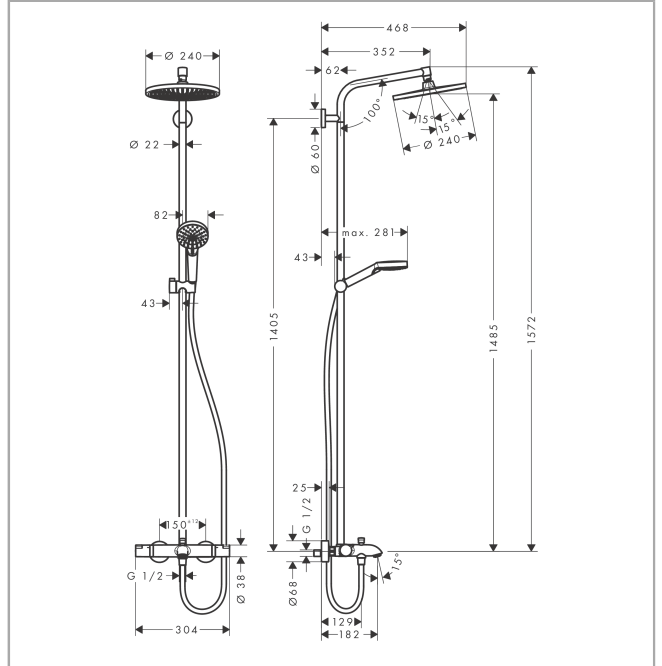

Crometta S**Showerpipe 240 1jet with bath thermostat**Surface: **Chrome** Article Number: **27320000****Description****product features**

- consists of: overhead shower, hand shower, bath thermostat, shower hose, slider, shower bar
- overhead shower Crometta S 240
- shower head size overhead shower: 240 mm
- spray type overhead shower: Rain
- ball-joint: overhead shower angle adjustable
- hand shower holder inclination angle can be adjusted by 45°
- spray disc surface: chrome
- flow rate Rain spray (at 3 bar): 17 l/min
- flow rate bath filler: 20 l/min
- spray type hand shower: Rain, IntenseRain
- minimum flow pressure: 1 bar
- max. operating pressure: 10 bar
- pipe can be shortened in height
- shower bar diameter: 22 mm
- height-adjustable hand shower holder
- shower arm length overhead shower: 350 mm
- thermostat Ecostat Comfort
- safety lock at 40°C
- adjustable hot water limitation
- outlets controlled via turning handle
- suitable for continuous flow water heaters
- mounting type: exposed installation
- connection dimension DN15
- connection thread G ½
- centre distance 150 ± 12 mm
- intrinsically safe against backflow
- 2 functions

Technology

Crometta S
Showerpipe 240 1jet with bath thermostat
 Surface: **Chrome** Article Number: **27320000**

Product image

Scale drawing

Flowchart

Crometta S
Showerpipe 240 1jet with bath thermostat
 Surface: **Chrome** Article Number: **27320000**