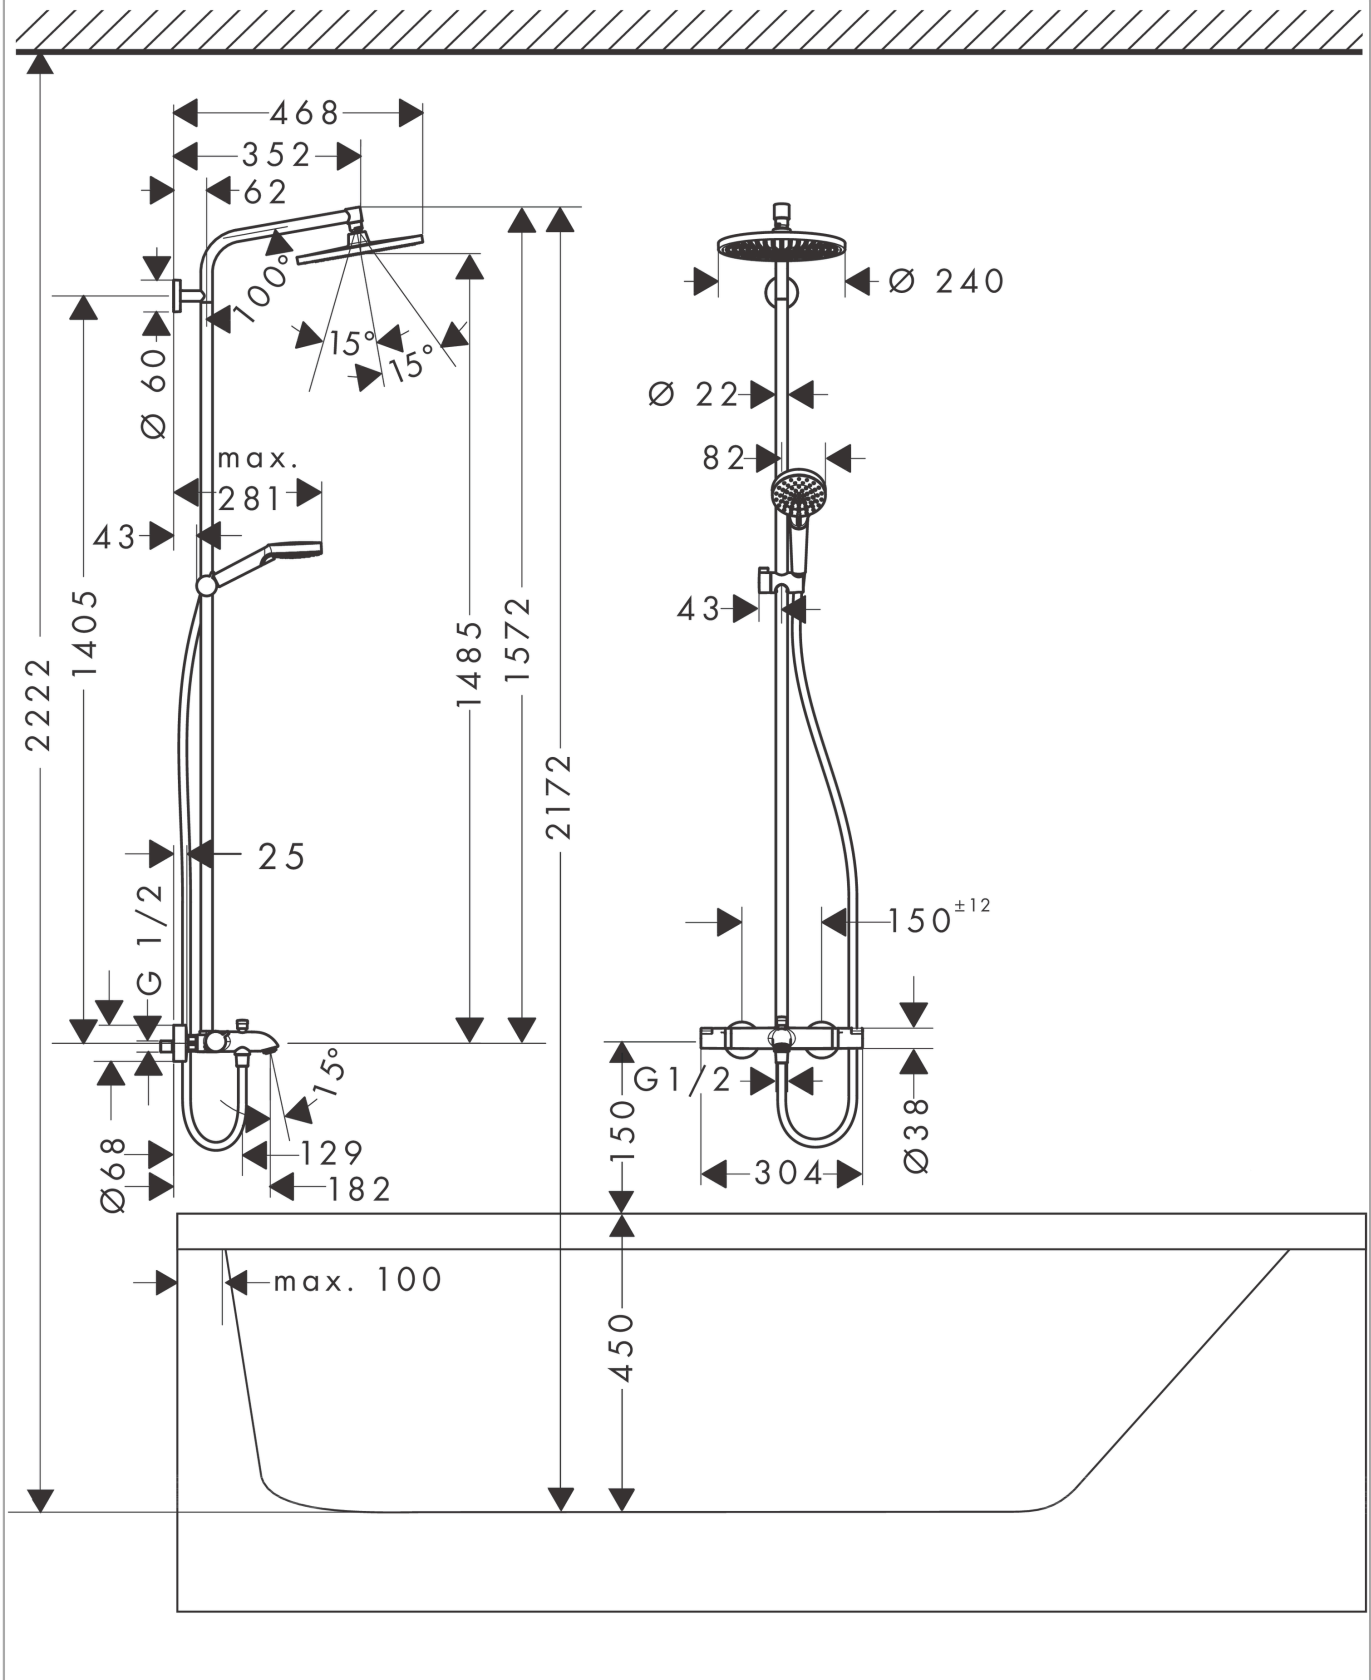

Crometta S**Showerpipe 240 1jet with bath thermostat**Surface: **Chrome** Article Number: **27320000****Description****product features**

- consists of: overhead shower, hand shower, bath thermostat, shower hose, slider, shower bar
- overhead shower Crometta S 240
- shower head size overhead shower: 240 mm
- spray type overhead shower: Rain
- ball-joint: overhead shower angle adjustable
- hand shower holder inclination angle can be adjusted by 45°
- spray disc surface: chrome
- flow rate Rain spray (at 3 bar): 17 l/min
- flow rate bath filler: 20 l/min
- spray type hand shower: Rain, IntenseRain
- minimum flow pressure: 1 bar
- max. operating pressure: 10 bar
- pipe can be shortened in height
- shower bar diameter: 22 mm
- height-adjustable hand shower holder
- shower arm length overhead shower: 350 mm
- thermostat Ecostat Comfort
- safety lock at 40°C
- adjustable hot water limitation
- outlets controlled via turning handle
- suitable for continuous flow water heaters
- mounting type: exposed installation
- connection dimension DN15
- connection thread G ½
- centre distance 150 ± 12 mm
- intrinsically safe against backflow
- 2 functions

Technology

Crometta S
Showerpipe 240 1jet with bath thermostat
 Surface: **Chrome** Article Number: **27320000**

Product image

Scale drawing

Flowchart

Crometta S
Showerpipe 240 1jet with bath thermostat
 Surface: **Chrome** Article Number: **27320000**

Installation examples

Crometta S
Showerpipe 240 1jet with bath thermostat
 Surface: **Chrome** Article Number: **27320000**

Exploded Drawing

Year of production: >04/16

Crometta S
Showerpipe 240 1jet with bath thermostat
 Surface: **Chrome** Article Number: **27320000**