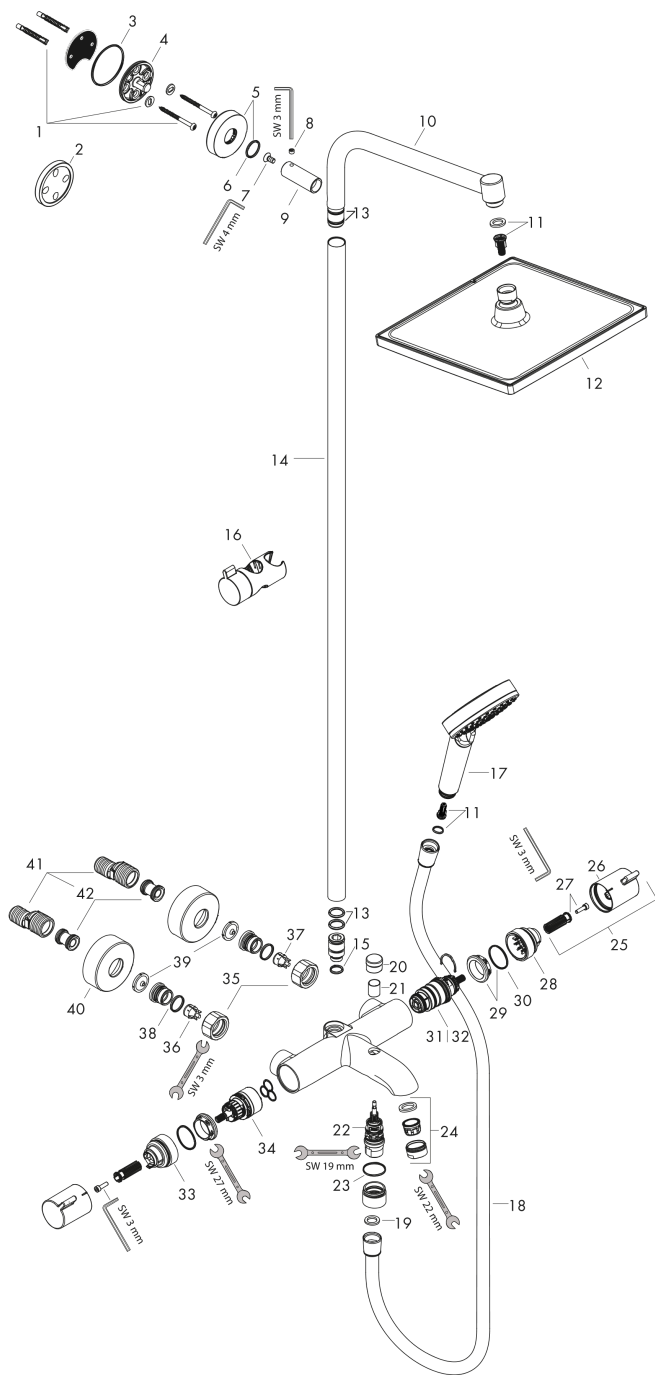

Crometta E
Showerpipe 240 1jet with bath thermostat
Surface: **Chrome** Article Number: **27298000**

Exploded Drawing

Year of production: >04/16

Crometta E
Showerpipe 240 1jet with bath thermostat
Surface: **Chrome** Article Number: **27298000**

Spare part list

Year of production: >04/16

Pos.	Description	Article Number	Price	PU
1	mounting set	96179000	€ 11,66	1
2	tile-matching-disk 7 mm	95239000	€ 14,28	1
3	O-Ring 50x2	98187000	€ 3,33	1
4	wall flange	95688000	€ 28,92	1
5	escutcheon Ø 60 mm	95692000	€ 18,80	1
6	O-ring 20x2	98165000	€ 3,33	1
7	screw	92137000	€ 5,36	1
8	hollow set screw M6x5	98447000	€ 3,33	1
9	sleeve	92166000	€ 36,89	1
10	shower arm	93072000	€ 128,28	1
11	filter insert	97708000	€ 5,36	1
12	head shower	26726000	-	1
13	O-ring 15x2,5	98131000	€ 3,33	1
14	pipe 1375 mm	92404000	€ 209,44	1
15	O-ring 12x2,25	98382000	€ 3,33	1
16	support, assy	92366000	€ 36,89	1
17	handshower	26330400	-	1
18	shower hose Isiflex'B 2,00 m	28274000	-	1
19	seal	98058000	€ 3,33	1
20	diverter knob	96466000	€ 14,28	1
21	sleeve	97738000	€ 5,36	1
22	selector assy	94077000	€ 36,89	1
23	O-ring 14x2	98129000	€ 3,33	1
24	aerator M24x1 (30 l/min)	96512000	€ 14,28	1
25	handle	95836000	€ 28,92	1
26	pushbutton	92848000	€ 5,36	1
27	handle fixing set	95843000	€ 8,69	1
28	safety set	95839000	€ 18,80	1
29	nut	98913000	€ 18,80	1
30	O-ring 26x1,5	98390000	€ 3,33	1
31	thermostat cartridge	98282000	€ 103,17	1
32	cartridge for exchanged connections	92373000	€ 256,68	1
33	safety set	95984000	€ 36,89	1
34	shut off unit with selector	98283000	€ 72,47	1
35	set of nuts	96157000	€ 28,92	1
36	non return valve (pressure-resistant up to 2 MPa)	93136000	€ 28,92	1
37	non return valve	96737000	€ 28,92	1
38	O-ring 17x1,5	98137000	€ 3,33	1
39	filter packing	96922000	€ 8,69	1
40	escutcheon Ø 68 mm	96467000	€ 18,80	1
41	set of S-unions (±12 mm)	94140000	€ 45,82	1