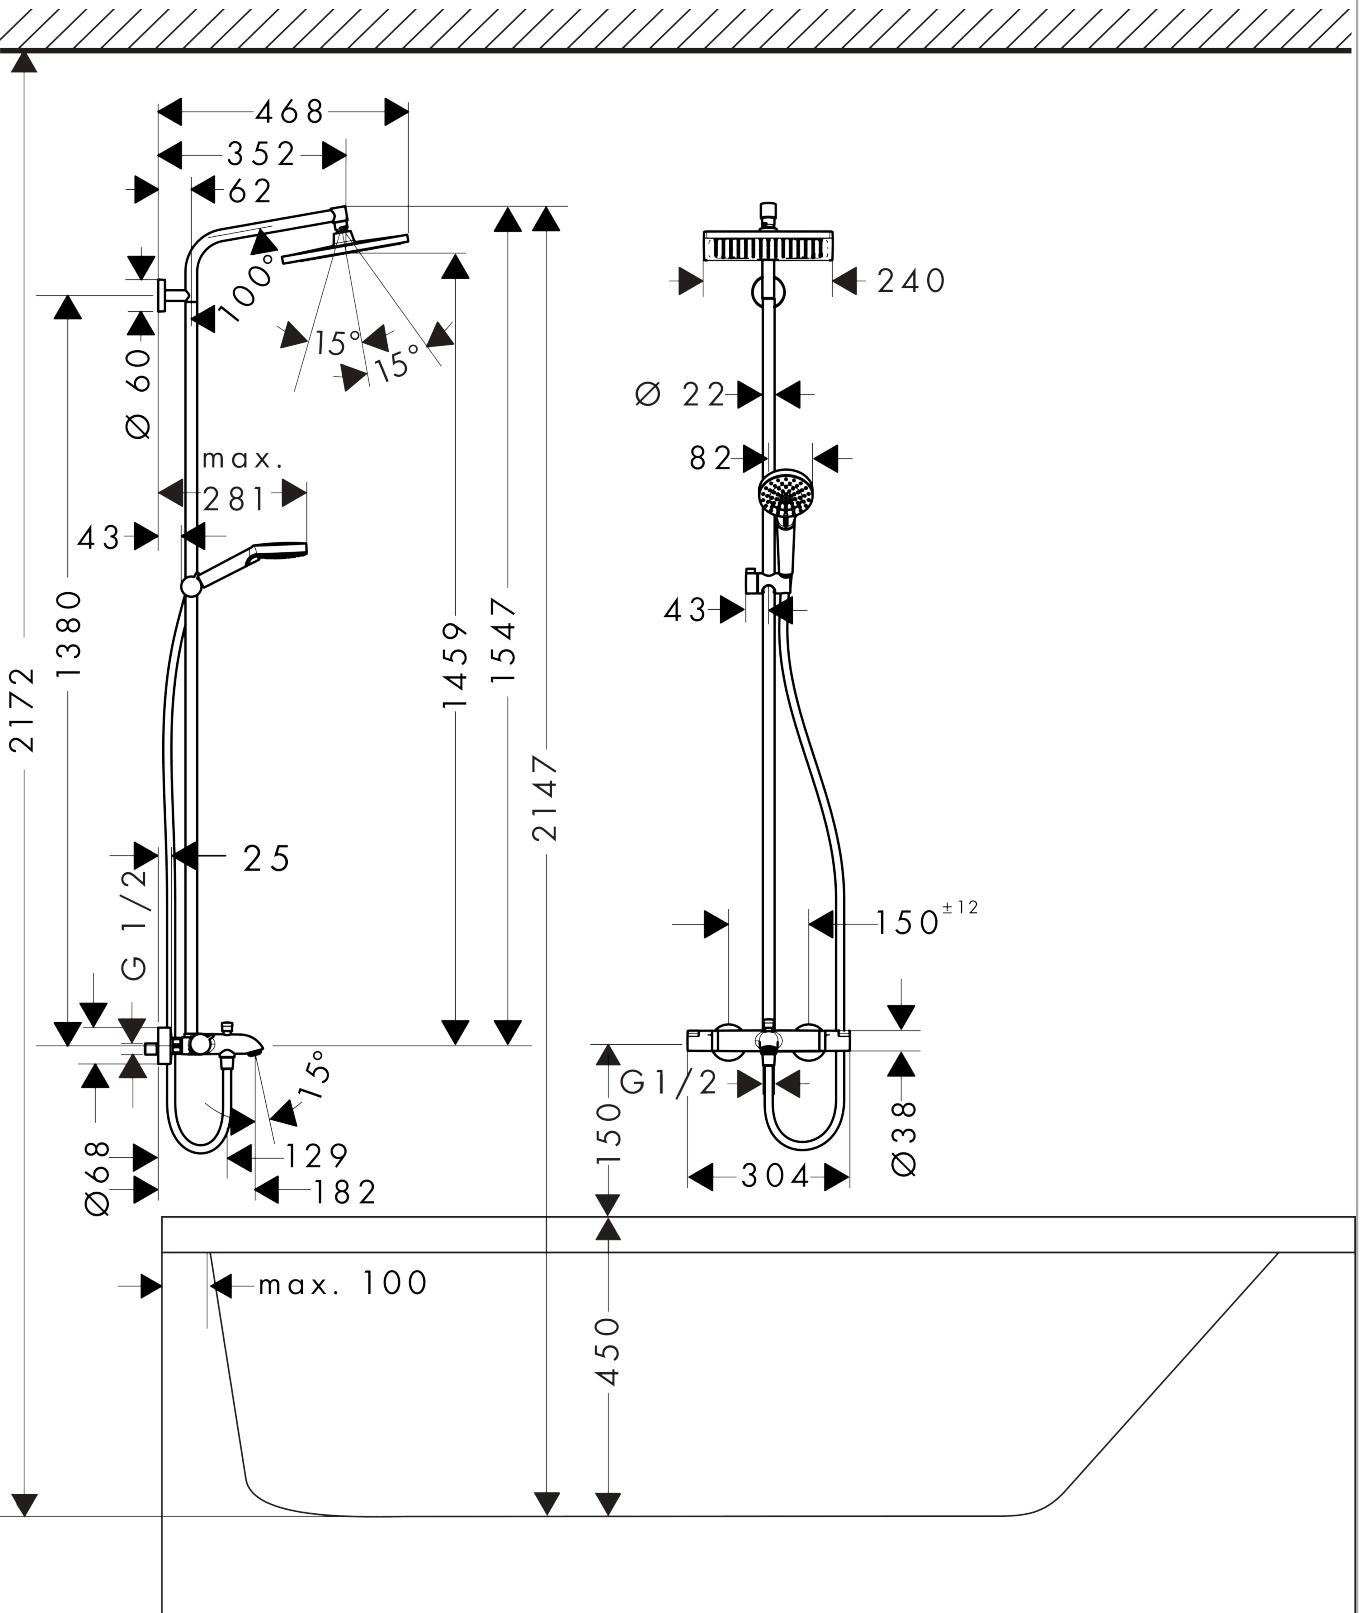

Crometta E
Showerpipe 240 1jet with bath thermostat
 Surface: **Chrome** Article Number: **27298000**

Description

product features

- consists of: overhead shower, hand shower, bath thermostat, shower hose, slider, shower bar
- overhead shower Crometta E 240
- shower head size overhead shower: 240 x 240 mm
- spray type overhead shower: Rain
- ball-joint: overhead shower angle adjustable
- hand shower holder inclination angle can be adjusted by 45°
- spray disc surface: chrome
- flow rate Rain spray (at 3 bar): 17 l/min
- flow rate bath filler: 20 l/min
- spray type hand shower: Rain, IntenseRain
- minimum flow pressure: 1 bar
- max. operating pressure: 10 bar
- pipe can be shortened in height
- shower bar diameter: 22 mm
- height-adjustable hand shower holder
- shower arm length overhead shower: 350 mm
- thermostat Ecostat Comfort
- safety lock at 40°C
- adjustable hot water limitation
- outlets controlled via turning handle
- suitable for continuous flow water heaters
- mounting type: exposed installation
- connection dimension DN15
- connection thread G ½
- centre distance 150 ± 12 mm
- intrinsically safe against backflow
- 3 functions

Technology

Crometta E
Showerpipe 240 1jet with bath thermostat
 Surface: **Chrome** Article Number: **27298000**

Installation examples

Crometta E
Showerpipe 240 1jet with bath thermostat
 Surface: **Chrome** Article Number: **27298000**