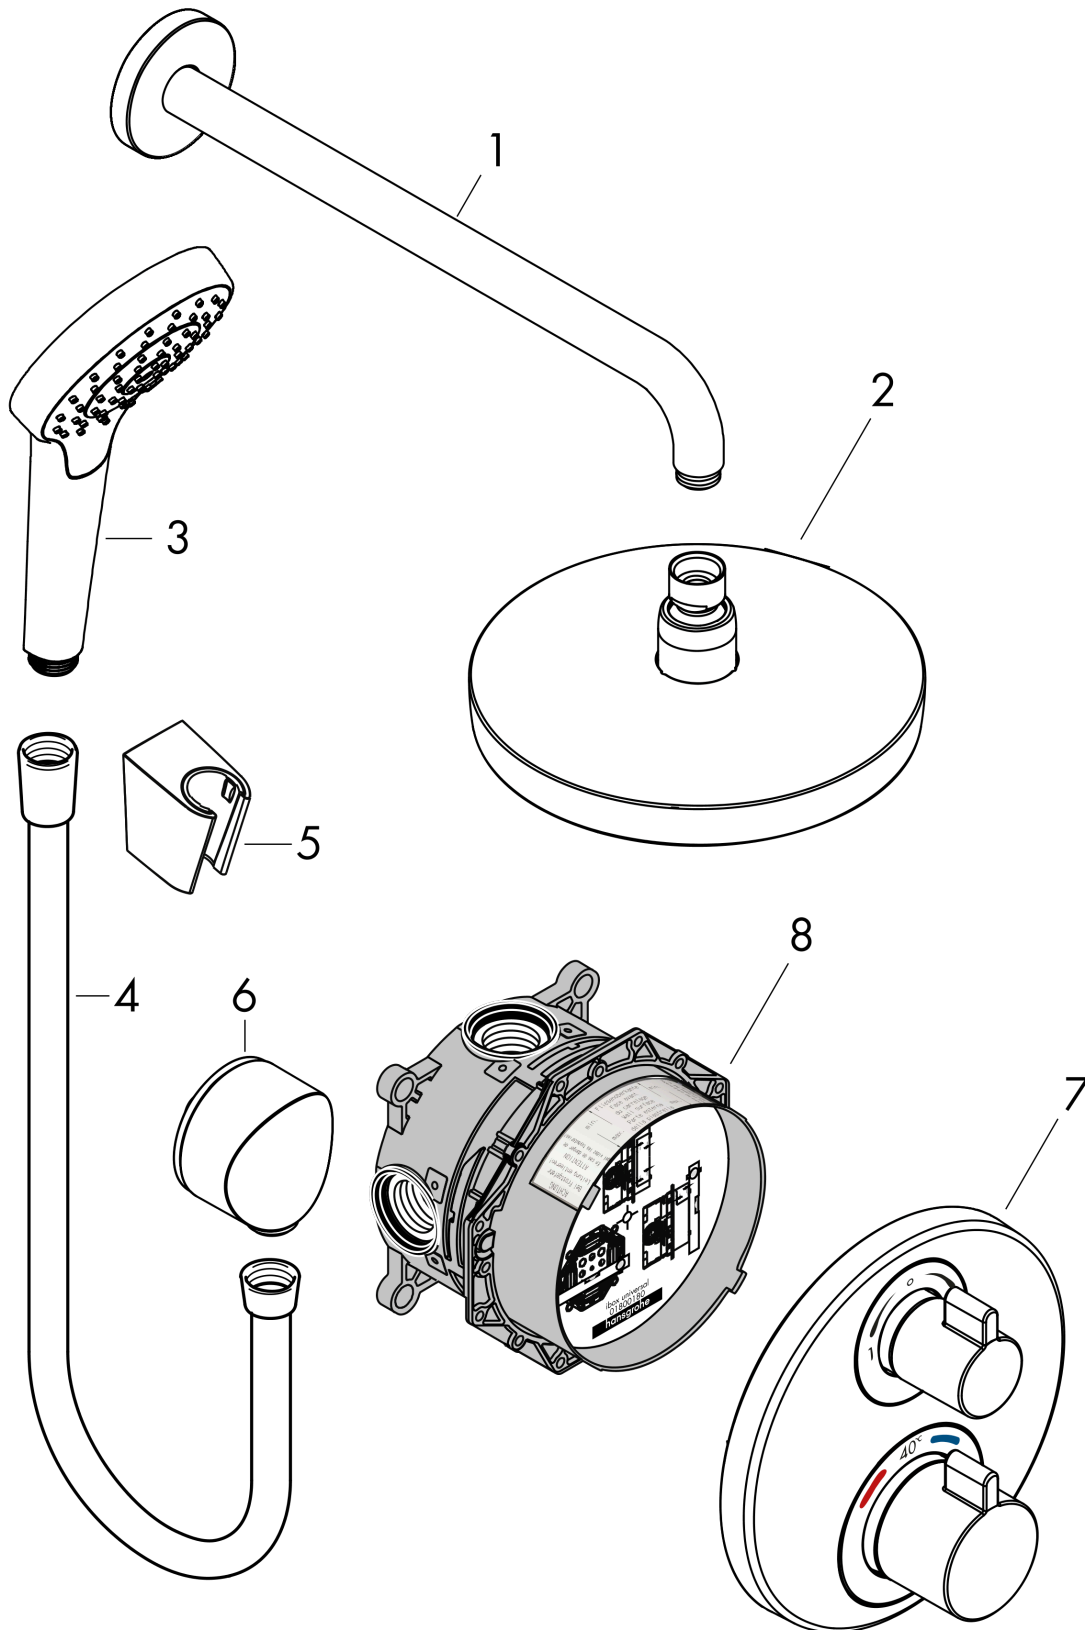

Croma Select S

Shower system for concealed installation 180 2jet with Ecostat S thermostat

Surface: **Chrome** Article Number: **27295000**

Description

product features

- consists of: overhead shower, hand shower, shower thermostat, basic set, shower arm, shower holder, wall outlet, shower hose
- shower head size: 187 mm
- spray type overhead shower: Rain, IntenseRain
- spray type hand shower: Rain
- maximum flow rate at 3 bar: 17 l/min
- pivot connector prevents hose from tangling
- max. operating pressure: 6 bar
- connection type: basic set

Technology

Product image

Scale drawing

Croma Select S
Shower system for concealed installation 180 2jet with Ecostat S thermostat
 Surface: **Chrome** Article Number: **27295000**

Exploded Drawing

Year of production: >06/15

Croma Select S
Shower system for concealed installation 180 2jet with Ecostat S thermostat
 Surface: **Chrome** Article Number: **27295000**

Spare part list

Year of production: >06/15

Pos.	Description	Article Number	Price	PU
1	shower arm 390 mm	27413000	-	1
2	head shower	26522400	-	1
3	handshower	26804400	-	1
4	shower hose Isiflex'B 1,25 m	28272000	-	1
5	shower holder	28331000	-	1
6	Fixfit Hose Connection	27453000	-	1
7	Finish set	15758000	-	1
8	concealed item	01800180	-	1