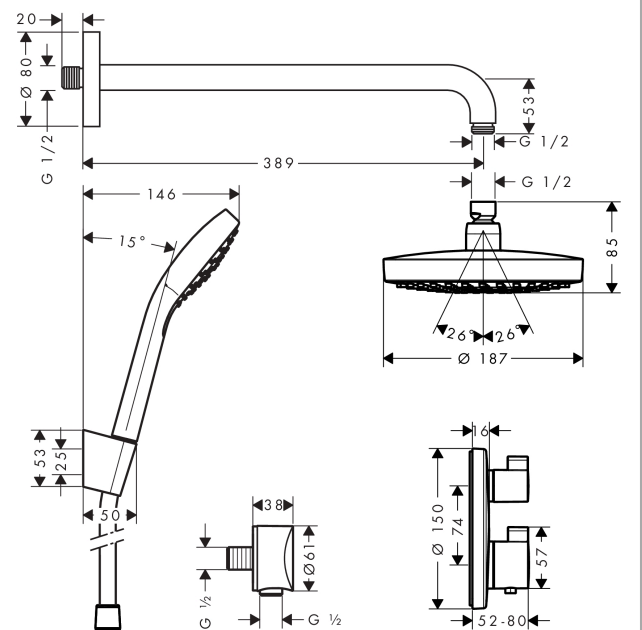

Croma Select S

Shower system for concealed installation 180 2jet with Ecostat S thermostat

Surface: **Chrome** Article Number: **27295000**

Description

product features

- consists of: overhead shower, hand shower, shower thermostat, basic set, shower arm, shower holder, wall outlet, shower hose
- shower head size: 187 mm
- spray type overhead shower: Rain, IntenseRain
- spray type hand shower: Rain
- maximum flow rate at 3 bar: 17 l/min
- pivot connector prevents hose from tangling
- max. operating pressure: 6 bar
- connection type: basic set

Technology

Product image

Scale drawing

Croma Select S
Shower system for concealed installation 180 2jet with Ecostat S thermostat
 Surface: **Chrome** Article Number: **27295000**

Exploded Drawing

Year of production: >06/15

Croma Select S
Shower system for concealed installation 180 2jet with Ecostat S thermostat
 Surface: **Chrome** Article Number: **27295000**

Spare part list

Year of production: >06/15

Pos.	Description	Article Number	Price	PU
1	shower arm 390 mm	27413000	-	1
2	head shower	26522400	-	1
3	handshower	26804400	-	1
4	shower hose Isiflex'B 1,25 m	28272000	-	1
5	shower holder	28331000	-	1
6	Fixfit Hose Connection	27453000	-	1
7	Finish set	15758000	-	1
8	concealed item	01800180	-	1