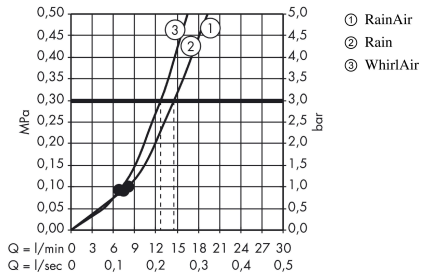

Raindance Select E

Shower system for exposed installation 120 3jet with Ecostat Select thermostat and shower bar 65 cm

Surface: **Chrome** Article Number: **27038000**

Description

product features

- consists of: hand shower, shower thermostat, shower bar, slider, soap dish, shower hose
- shower head size: 120 mm
- convenient spray selection via Select button
- spray type hand shower: Rain, RainAir, Whirl
- maximum flow rate at 3 bar: 14,4 l/min
- minimum flow pressure: 1 bar
- profile pipe: round
- shower bar diameter: 22 mm
- pivot connector prevents hose from tangling
- 90° position adjustable hand shower holder, pivots left and right, up and down
- in case of installation on existing G 3/4 connections, adaptor no.02026000 must be used
- CoolContact thermostat: Prevents the housing from heating up, making showering even safer
- max. operating pressure: 6 bar
- pipe length: 718 mm

Technology

Product image

Scale drawing

Raindance Select E

Shower system for exposed installation 120 3jet with Ecostat Select thermostat and shower bar 65 cm

Surface: **Chrome** Article Number: **27038000**

Flowchart

The consumption was measured in combination with the appropriate fittings (thermostat/mixer/in-wall valve) to reflect actual application in practice.

Raindance Select E
Shower system for exposed installation 120 3jet with Ecostat Select thermostat and shower bar
65 cm
 Surface: **Chrome** Article Number: **27038000**