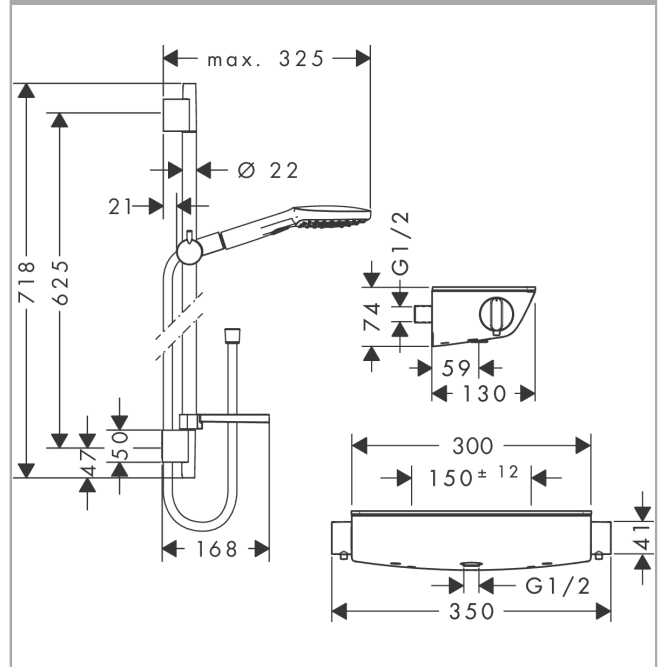

Raindance Select E

Shower system for exposed installation 120 3jet with Ecostat Select thermostat and shower bar 65 cm

Surface: **Chrome** Article Number: **27038000**

Description

product features

- consists of: hand shower, shower thermostat, shower bar, slider, soap dish, shower hose
- shower head size: 120 mm
- convenient spray selection via Select button
- spray type hand shower: Rain, RainAir, Whirl
- maximum flow rate at 3 bar: 14,4 l/min
- minimum flow pressure: 1 bar
- profile pipe: round
- shower bar diameter: 22 mm
- pivot connector prevents hose from tangling
- 90° position adjustable hand shower holder, pivots left and right, up and down
- in case of installation on existing G 3/4 connections, adaptor no.02026000 must be used
- CoolContact thermostat: Prevents the housing from heating up, making showering even safer
- max. operating pressure: 6 bar
- pipe length: 718 mm

Technology

Product image

Scale drawing

Raindance Select E

Shower system for exposed installation 120 3jet with Ecostat Select thermostat and shower bar 65 cm

Surface: **Chrome** Article Number: **27038000**

Flowchart

The consumption was measured in combination with the appropriate fittings (thermostat/mixer/in-wall valve) to reflect actual application in practice.

Raindance Select E
Shower system for exposed installation 120 3jet with Ecostat Select thermostat and shower bar
65 cm
 Surface: **Chrome** Article Number: **27038000**

Year of production: >06/13

Pos.	Description	Article Number	Price	PU
1	Thermostat	13161000	-	1
2	Shower Set	26622000	-	1