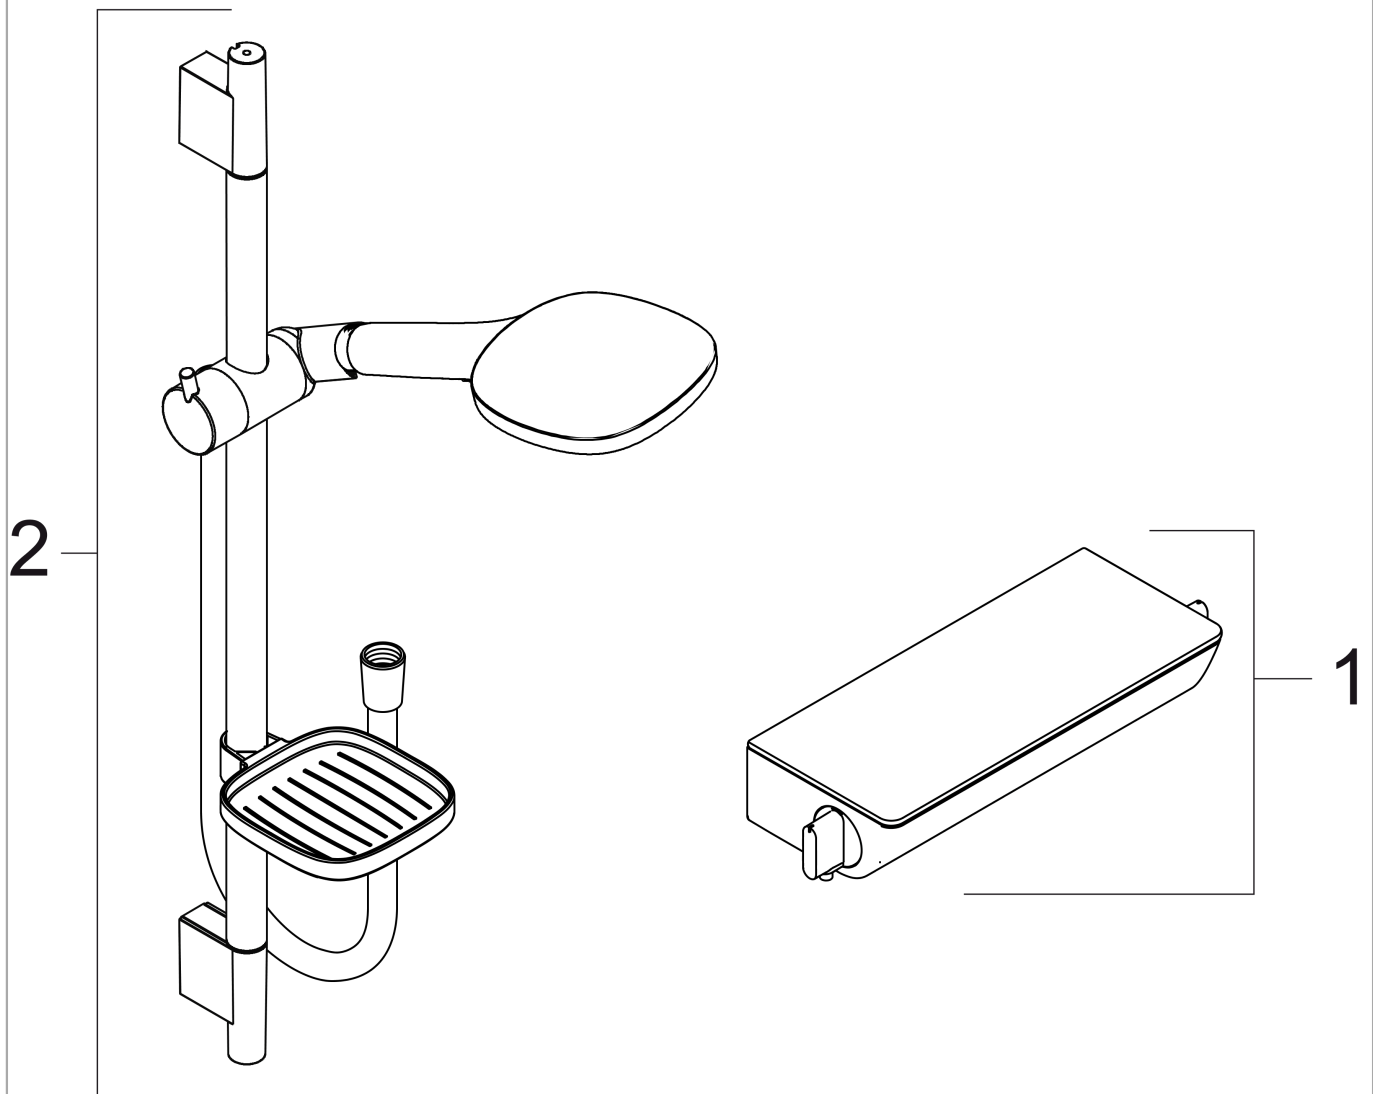

Raindance Select E

Shower system for exposed installation 120 3jet with Ecostat Select thermostat and shower bar 65 cm

Surface: **Chrome** Article Number: **27038000**

Description

product features

- consists of: hand shower, shower thermostat, shower bar, slider, soap dish, shower hose
- shower head size: 120 mm
- convenient spray selection via Select button
- spray type hand shower: Rain, RainAir, Whirl
- maximum flow rate at 3 bar: 14,4 l/min
- minimum flow pressure: 1 bar
- profile pipe: round
- shower bar diameter: 22 mm
- pivot connector prevents hose from tangling
- 90° position adjustable hand shower holder, pivots left and right, up and down
- in case of installation on existing G 3/4 connections, adaptor no.02026000 must be used
- CoolContact thermostat: Prevents the housing from heating up, making showering even safer
- max. operating pressure: 6 bar
- pipe length: 718 mm

Flowchart

The consumption was measured in combination with the appropriate fittings (thermostat/mixer/in-wall valve) to reflect actual application in practice.

Raindance Select E
Shower system for exposed installation 120 3jet with Ecostat Select thermostat and shower bar
65 cm
 Surface: **Chrome** Article Number: **27038000**

Installation examples

Raindance Select E
Shower system for exposed installation 120 3jet with Ecostat Select thermostat and shower bar
65 cm
 Surface: **Chrome** Article Number: **27038000**

Exploded Drawing

Year of production: >06/13

Raindance Select E
Shower system for exposed installation 120 3jet with Ecostat Select thermostat and shower bar
65 cm
 Surface: **Chrome** Article Number: **27038000**

Spare part list