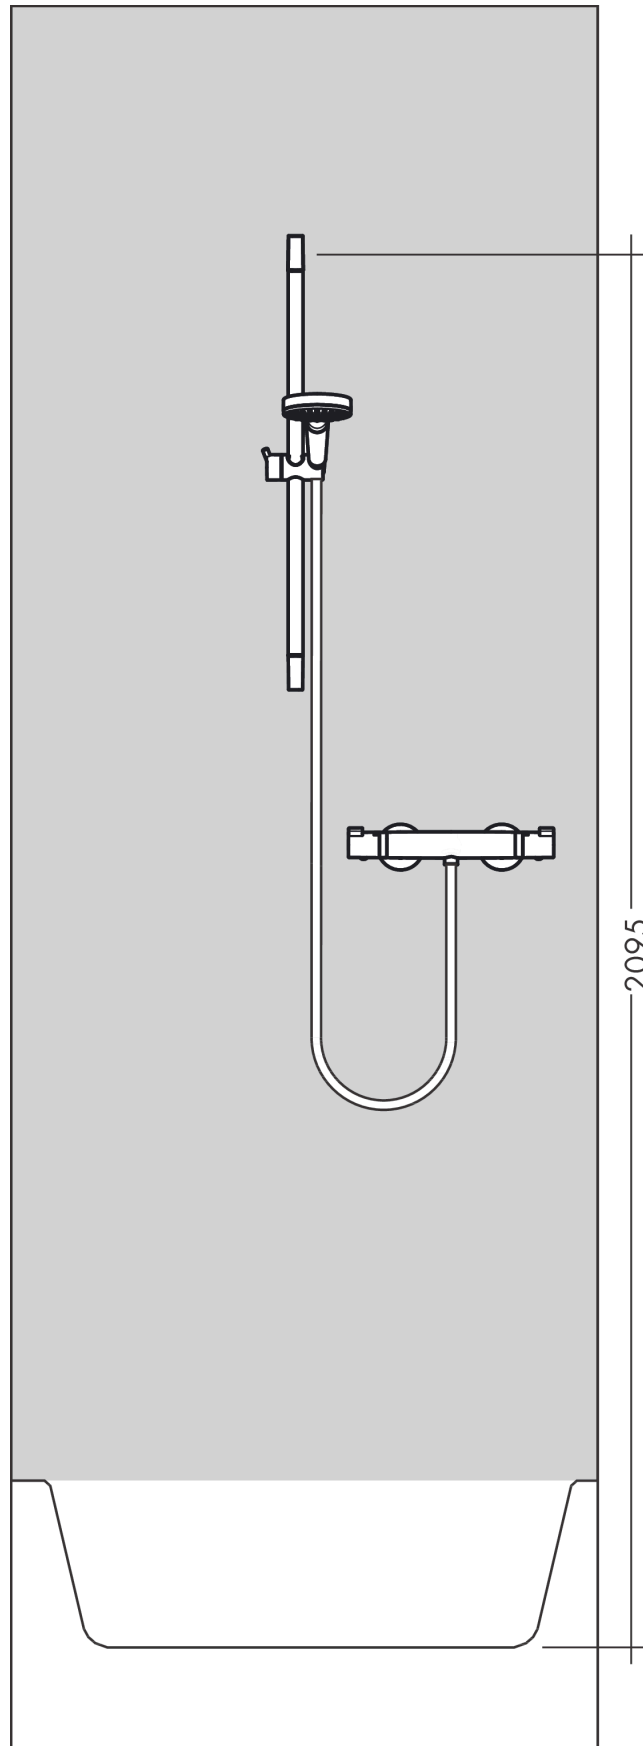

Raindance Select E

Shower system for exposed installation 120 3jet with Ecostat Select thermostat and shower bar 65 cm

Surface: **Chrome** Article Number: **27038000**

Description

product features

- consists of: hand shower, shower thermostat, shower bar, slider, soap dish, shower hose
- shower head size: 120 mm
- convenient spray selection via Select button
- spray type hand shower: Rain, RainAir, Whirl
- maximum flow rate at 3 bar: 14,4 l/min
- minimum flow pressure: 1 bar
- profile pipe: round
- shower bar diameter: 22 mm
- pivot connector prevents hose from tangling
- 90° position adjustable hand shower holder, pivots left and right, up and down
- in case of installation on existing G 3/4 connections, adaptor no.02026000 must be used
- CoolContact thermostat: Prevents the housing from heating up, making showering even safer
- max. operating pressure: 6 bar
- pipe length: 718 mm

Technology

Product image

Scale drawing

Raindance Select E

Shower system for exposed installation 120 3jet with Ecostat Select thermostat and shower bar 65 cm

Surface: **Chrome** Article Number: **27038000**

Flowchart

The consumption was measured in combination with the appropriate fittings (thermostat/mixer/in-wall valve) to reflect actual application in practice.

Raindance Select E
Shower system for exposed installation 120 3jet with Ecostat Select thermostat and shower bar
65 cm
 Surface: **Chrome** Article Number: **27038000**

Installation examples

Raindance Select E
Shower system for exposed installation 120 3jet with Ecostat Select thermostat and shower bar
65 cm
 Surface: **Chrome** Article Number: **27038000**

Exploded Drawing