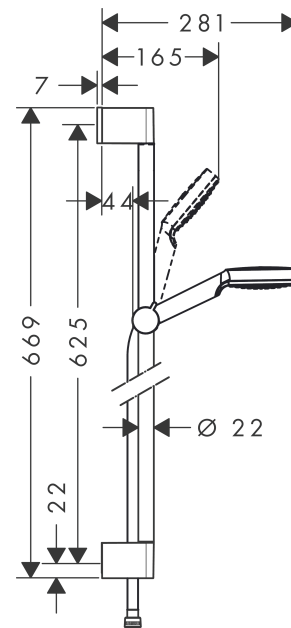

### Shower set 100 1jet with shower bar 65 cm

Surface: **White/Chrome** Article Number: **26533400**

##### product features

- consists of: hand shower, shower bar, shower hose, slider
- shower head size: 100 mm
- spray type: Rain
- hand shower holder inclination angle can be adjusted by 45°
- maximum flow rate at 3 bar: 14 l/min
- minimum flow pressure: 1 bar
- operating pressure: min. 1 bar/max. 6 bar
- pivot connector prevents hose from tangling
- wall mounting: screw fastening
- wall supports made of plastic
- pipe length: 669 mm
- shower bar diameter: 22 mm
- profile pipe: round
- drilling distance 625 mm

#### Scale drawing

**Crometta**

**Shower set 100 1jet with shower bar 65 cm**

Surface: **White/Chrome** Article Number: **26533400**

**Flowchart**

The consumption was measured in combination with the appropriate fittings (thermostat/mixer/in-wall valve) to reflect actual application in practice.

**Exploded Drawing**

Year of production: >11/21

**Crometta**

**Shower set 100 1jet with shower bar 65 cm**

Surface: **White/Chrome** Article Number: **26533400**

**Spare part list**

Year of production: >11/21