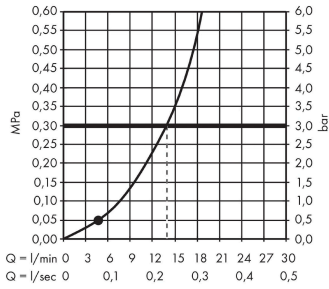

#### Scale drawing

**Crometta**

**Shower set 100 1jet with shower bar 65 cm**

Surface: **White/Chrome** Article Number: **26533400**

**Flowchart**

The consumption was measured in combination with the appropriate fittings (thermostat/mixer/in-wall valve) to reflect actual application in practice.