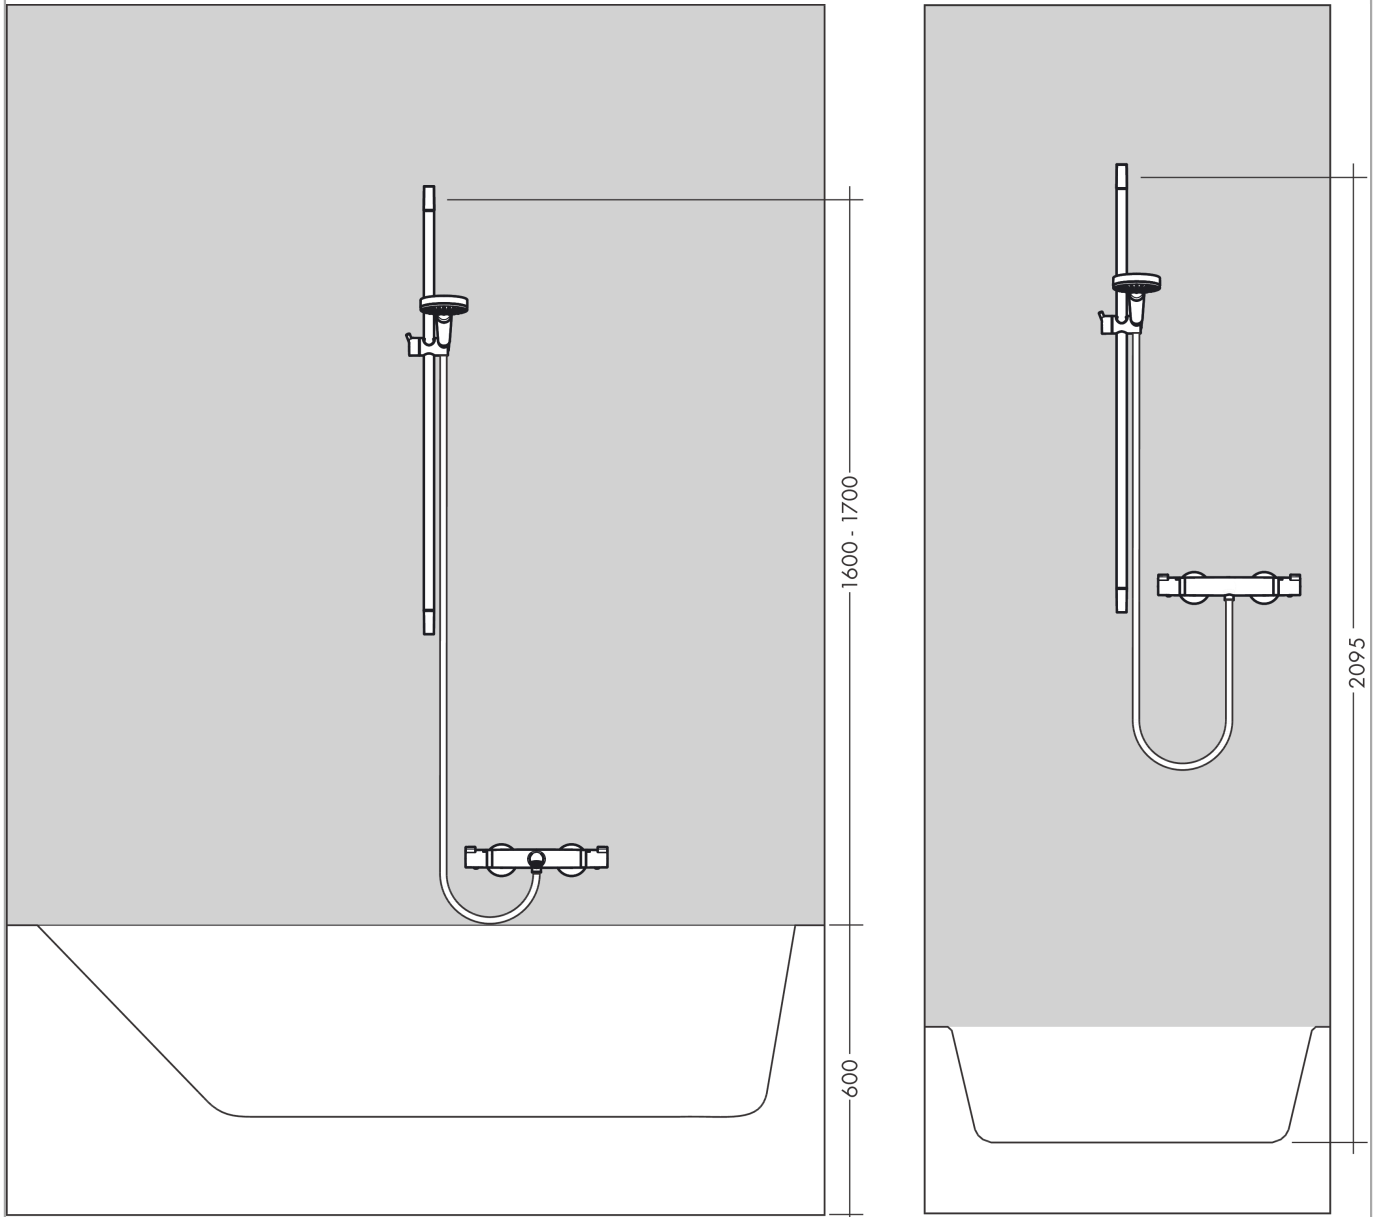

##### product features

- consists of: hand shower, shower bar, shower hose, slider
- shower head size: 100 mm
- spray type: Rain
- hand shower holder inclination angle can be adjusted by 45°
- maximum flow rate at 3 bar: 14 l/min
- minimum flow pressure: 1 bar
- operating pressure: min. 1 bar/max. 6 bar
- pivot connector prevents hose from tangling
- wall mounting: screw fastening
- wall supports made of plastic
- pipe length: 669 mm
- shower bar diameter: 22 mm
- profile pipe: round
- drilling distance 625 mm

#### Scale drawing

**Crometta**

**Shower set 100 1jet with shower bar 65 cm**

Surface: **White/Chrome** Article Number: **26533400**

**Flowchart**

The consumption was measured in combination with the appropriate fittings (thermostat/mixer/in-wall valve) to reflect actual application in practice.

**Crometta**

**Shower set 100 1jet with shower bar 65 cm**

Surface: **White/Chrome** Article Number: **26533400**

**Installation examples**

**Crometta**

**Shower set 100 1jet with shower bar 65 cm**

Surface: **White/Chrome** Article Number: **26533400**

**Exploded Drawing**

Year of production: >11/21

**Crometta**

**Shower set 100 1jet with shower bar 65 cm**

Surface: **White/Chrome** Article Number: **26533400**

**Spare part list**

Year of production: >11/21