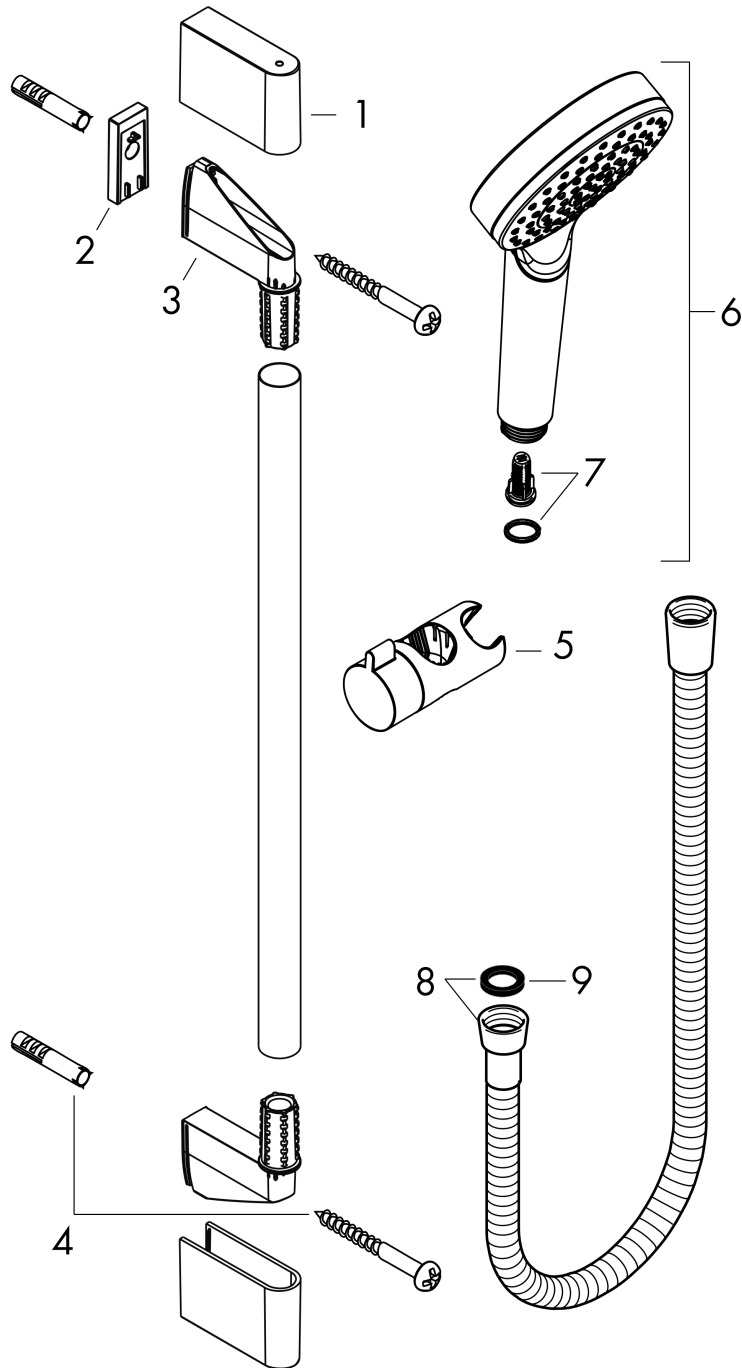

##### product features

- consists of: hand shower, shower bar, shower hose, slider
- shower head size: 100 mm
- spray type: Rain
- hand shower holder inclination angle can be adjusted by 45°
- maximum flow rate at 3 bar: 14 l/min
- minimum flow pressure: 1 bar
- operating pressure: min. 1 bar/max. 6 bar
- pivot connector prevents hose from tangling
- wall mounting: screw fastening
- wall supports made of plastic
- pipe length: 669 mm
- shower bar diameter: 22 mm
- profile pipe: round
- drilling distance 625 mm

#### Scale drawing

**Crometta**

**Shower set 100 1jet with shower bar 65 cm**

Surface: **White/Chrome** Article Number: **26533400**

**Flowchart**

The consumption was measured in combination with the appropriate fittings (thermostat/mixer/in-wall valve) to reflect actual application in practice.

**Crometta**

**Shower set 100 1jet with shower bar 65 cm**

Surface: **White/Chrome** Article Number: **26533400**

**Installation examples**

**Crometta**

**Shower set 100 1jet with shower bar 65 cm**

Surface: **White/Chrome** Article Number: **26533400**

**Exploded Drawing**

Year of production: >11/21

**Crometta**

**Shower set 100 1jet with shower bar 65 cm**

Surface: **White/Chrome** Article Number: **26533400**

**Spare part list**

Year of production: >11/21