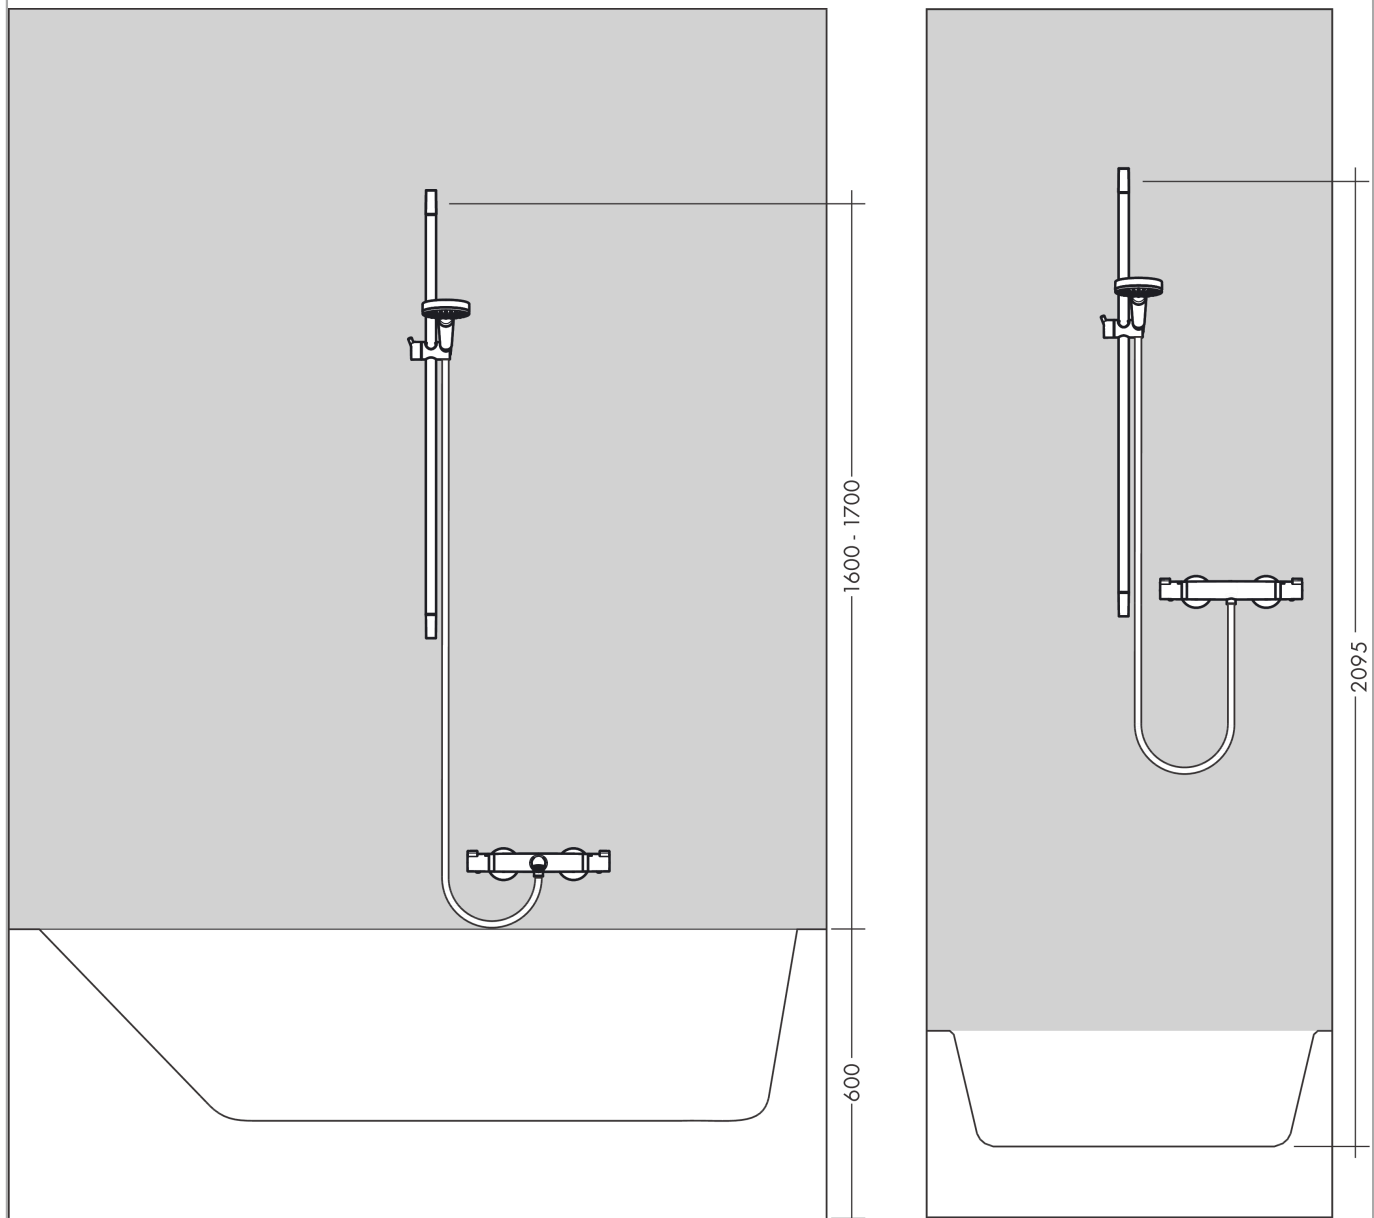

Crometta

Shower set 100 Vario with shower bar 65 cm

Surface: **White/Chrome** Article Number: **26532400**

Description

product features

- consists of: hand shower, shower bar, shower hose, slider
- shower head size: 100 mm
- spray type: Rain, IntenseRain
- spray type adjustment by turning spray disc
- hand shower holder inclination angle can be adjusted by 45°
- maximum flow rate at 3 bar: 13,8 l/min
- minimum flow pressure: 1 bar
- operating pressure: min. 1 bar/max. 6 bar
- pivot connector prevents hose from tangling
- wall mounting: screw fastening
- wall supports made of plastic
- pipe length: 669 mm
- shower bar diameter: 22 mm
- profile pipe: round
- drilling distance 625 mm

Technology

Product image

Scale drawing

Crometta

Shower set 100 Vario with shower bar 65 cm

Surface: **White/Chrome** Article Number: **26532400**

Flowchart

The consumption was measured in combination with the appropriate fittings (thermostat/mixer/in-wall valve) to reflect actual application in practice.

Crometta
Shower set 100 Vario with shower bar 65 cm
 Surface: **White/Chrome** Article Number: **26532400**

Installation examples

Crometta
Shower set 100 Vario with shower bar 65 cm
Surface: **White/Chrome** Article Number: **26532400**

Exploded Drawing

Year of production: >11/21

Crometta

Shower set 100 Vario with shower bar 65 cm

Surface: **White/Chrome** Article Number: **26532400**

Spare part list

Year of production: >11/21

Pos.	Description	Article Number	Price	PU
1	cover	95217000	€ 11,66	1
2	tile-matching-disk 7 mm	97450000	-	1
3	wall support	95218000	€ 8,69	1
4	mounting set	96179000	€ 11,66	1
5	support, assy	92366000	€ 36,89	1
6	handshower	26330400	-	1
7	filter insert	97708000	€ 5,36	1
8	shower hose Isiflex'B 1,60 m	28276000	-	1
9	seal	98058000	€ 3,33	1