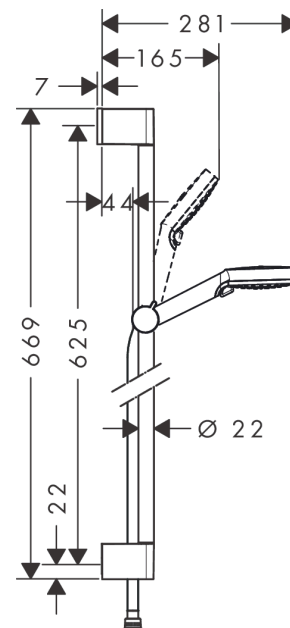

Crometta

Shower set 100 Vario with shower bar 65 cm

Surface: **White/Chrome** Article Number: **26532400**

Description

product features

- consists of: hand shower, shower bar, shower hose, slider
- shower head size: 100 mm
- spray type: Rain, IntenseRain
- spray type adjustment by turning spray disc
- hand shower holder inclination angle can be adjusted by 45°
- maximum flow rate at 3 bar: 13,8 l/min
- minimum flow pressure: 1 bar
- operating pressure: min. 1 bar/max. 6 bar
- pivot connector prevents hose from tangling
- wall mounting: screw fastening
- wall supports made of plastic
- pipe length: 669 mm
- shower bar diameter: 22 mm
- profile pipe: round
- drilling distance 625 mm

Technology

Product image

Scale drawing

Crometta

Shower set 100 Vario with shower bar 65 cm

Surface: **White/Chrome** Article Number: **26532400**

Flowchart

The consumption was measured in combination with the appropriate fittings (thermostat/mixer/in-wall valve) to reflect actual application in practice.

Crometta
Shower set 100 Vario with shower bar 65 cm
 Surface: **White/Chrome** Article Number: **26532400**

Installation examples

Crometta
Shower set 100 Vario with shower bar 65 cm
Surface: **White/Chrome** Article Number: **26532400**

Exploded Drawing

Year of production: >11/21

Crometta

Shower set 100 Vario with shower bar 65 cm

Surface: **White/Chrome** Article Number: **26532400**

Spare part list

Year of production: >11/21

Pos.	Description	Article Number	Price	PU
1	cover	95217000	€ 11,66	1
2	tile-matching-disk 7 mm	97450000	-	1
3	wall support	95218000	€ 8,69	1
4	mounting set	96179000	€ 11,66	1
5	support, assy	92366000	€ 36,89	1
6	handshower	26330400	-	1
7	filter insert	97708000	€ 5,36	1
8	shower hose Isiflex'B 1,60 m	28276000	-	1
9	seal	98058000	€ 3,33	1