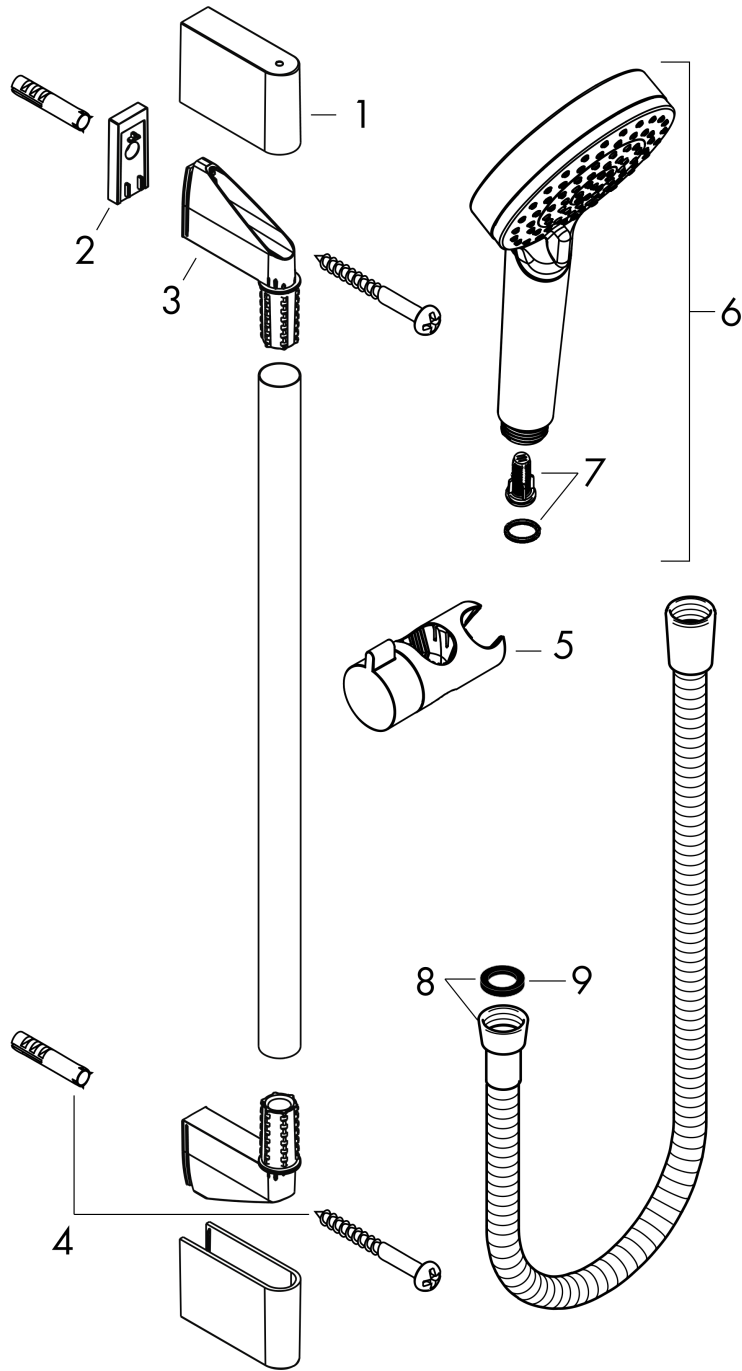

Crometta

Shower set 100 Vario with shower bar 65 cm

Surface: **White/Chrome** Article Number: **26532400**

Description

product features

- consists of: hand shower, shower bar, shower hose, slider
- shower head size: 100 mm
- spray type: Rain, IntenseRain
- spray type adjustment by turning spray disc
- hand shower holder inclination angle can be adjusted by 45°
- maximum flow rate at 3 bar: 13,8 l/min
- minimum flow pressure: 1 bar
- operating pressure: min. 1 bar/max. 6 bar
- pivot connector prevents hose from tangling
- wall mounting: screw fastening
- wall supports made of plastic
- pipe length: 669 mm
- shower bar diameter: 22 mm
- profile pipe: round
- drilling distance 625 mm

Technology

Product image

Scale drawing

Crometta

Shower set 100 Vario with shower bar 65 cm

Surface: **White/Chrome** Article Number: **26532400**

Flowchart

The consumption was measured in combination with the appropriate fittings (thermostat/mixer/in-wall valve) to reflect actual application in practice.

Crometta
Shower set 100 Vario with shower bar 65 cm
 Surface: **White/Chrome** Article Number: **26532400**

Installation examples

Crometta
Shower set 100 Vario with shower bar 65 cm
Surface: **White/Chrome** Article Number: **26532400**

Exploded Drawing

Year of production: >11/21

Crometta

Shower set 100 Vario with shower bar 65 cm

Surface: **White/Chrome** Article Number: **26532400**

Spare part list

Year of production: >11/21

Pos.	Description	Article Number	Price	PU
1	cover	95217000	€ 11,66	1
2	tile-matching-disk 7 mm	97450000	-	1
3	wall support	95218000	€ 8,69	1
4	mounting set	96179000	€ 11,66	1
5	support, assy	92366000	€ 36,89	1
6	handshower	26330400	-	1
7	filter insert	97708000	€ 5,36	1
8	shower hose Isiflex'B 1,60 m	28276000	-	1
9	seal	98058000	€ 3,33	1