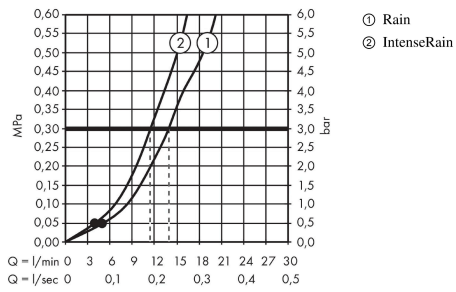

Crometta

Shower set 100 Vario with shower bar 65 cm

Surface: **White/Chrome** Article Number: **26532400**

Description

product features

- consists of: hand shower, shower bar, shower hose, slider
- shower head size: 100 mm
- spray type: Rain, IntenseRain
- spray type adjustment by turning spray disc
- hand shower holder inclination angle can be adjusted by 45°
- maximum flow rate at 3 bar: 13,8 l/min
- minimum flow pressure: 1 bar
- operating pressure: min. 1 bar/max. 6 bar
- pivot connector prevents hose from tangling
- wall mounting: screw fastening
- wall supports made of plastic
- pipe length: 669 mm
- shower bar diameter: 22 mm
- profile pipe: round
- drilling distance 625 mm

Technology

Product image

Scale drawing

Crometta

Shower set 100 Vario with shower bar 65 cm

Surface: **White/Chrome** Article Number: **26532400**

Flowchart

The consumption was measured in combination with the appropriate fittings (thermostat/mixer/in-wall valve) to reflect actual application in practice.

Crometta
Shower set 100 Vario with shower bar 65 cm
 Surface: **White/Chrome** Article Number: **26532400**

Installation examples

Crometta
Shower set 100 Vario with shower bar 65 cm
Surface: **White/Chrome** Article Number: **26532400**

Exploded Drawing

Year of production: >11/21

Crometta

Shower set 100 Vario with shower bar 65 cm

Surface: **White/Chrome** Article Number: **26532400**

Spare part list

Year of production: >11/21

Pos.	Description	Article Number	Price	PU
1	cover	95217000	€ 11,66	1
2	tile-matching-disk 7 mm	97450000	-	1
3	wall support	95218000	€ 8,69	1
4	mounting set	96179000	€ 11,66	1
5	support, assy	92366000	€ 36,89	1
6	handshower	26330400	-	1
7	filter insert	97708000	€ 5,36	1
8	shower hose Isiflex'B 1,60 m	28276000	-	1
9	seal	98058000	€ 3,33	1