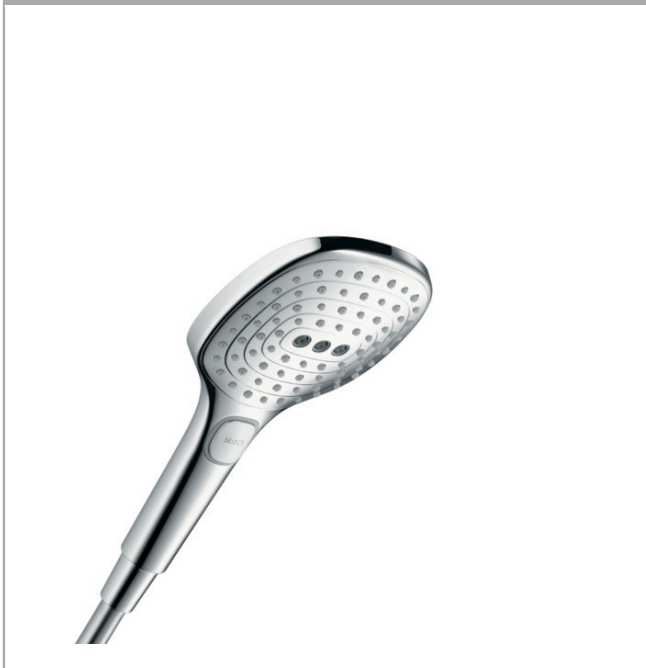

Raindance Select E Hand shower 120 3jet

Surface: **Chrome** Article Number: **26520000**

Description

product features

- shower head size: 120 mm
- spray type: RainAir, Rain, Whirl
- convenient spray selection via Select button
- spray disc surface: easy cleanable plastic spray disc
- maximum flow rate at 3 bar: 14,4 l/min
- minimum flow pressure: 1 bar
- with internal water conduction
- rinseable screen seal
- connection thread G ½
- connection dimension: DN15
- suitable for continous flow water heaters

Technology

Design awards

Product image

Scale drawing

Flowchart

The consumption was measured in combination with the appropriate fittings (thermostat/mixer/ in-wall valve) to reflect actual application in practice.

Raindance Select E
Hand shower 120 3jet

Surface: **Chrome** Article Number: **26520000**

Exploded Drawing

Year of production: >10/12

Raindance Select E
Hand shower 120 3jet
 Surface: **Chrome** Article Number: **26520000**