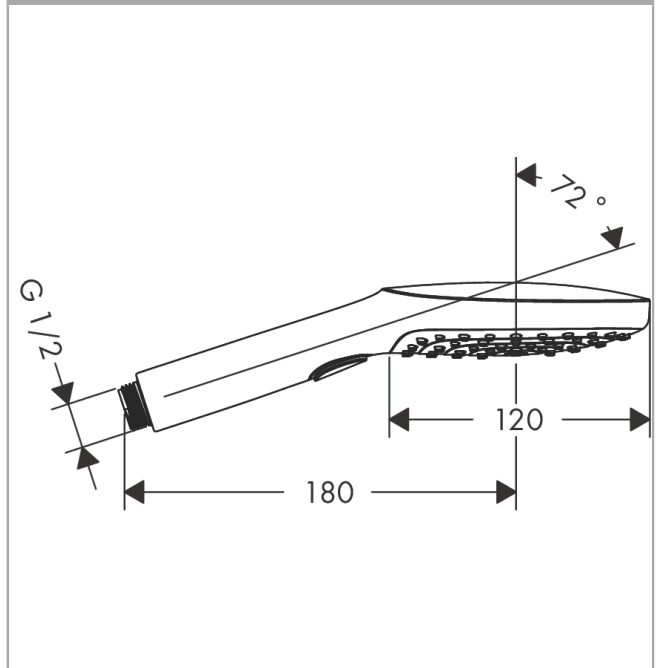

Raindance Select E Hand shower 120 3jet

Surface: **Chrome** Article Number: **26520000**

Description

product features

- shower head size: 120 mm
- spray type: RainAir, Rain, Whirl
- convenient spray selection via Select button
- spray disc surface: easy cleanable plastic spray disc
- maximum flow rate at 3 bar: 14,4 l/min
- minimum flow pressure: 1 bar
- with internal water conduction
- rinseable screen seal
- connection thread G ½
- connection dimension: DN15
- suitable for continous flow water heaters

Technology

Design awards

Product image

Scale drawing

Flowchart

The consumption was measured in combination with the appropriate fittings (thermostat/mixer/ in-wall valve) to reflect actual application in practice.