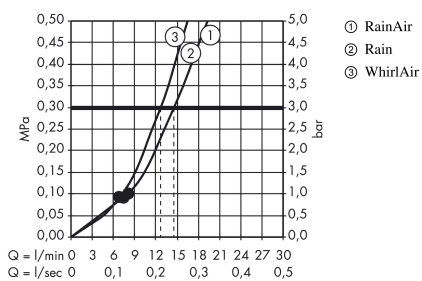

Raindance Select E Hand shower 120 3jet

Surface: **Chrome** Article Number: **26520000**

Description

product features

- shower head size: 120 mm
- spray type: RainAir, Rain, Whirl
- convenient spray selection via Select button
- spray disc surface: easy cleanable plastic spray disc
- maximum flow rate at 3 bar: 14,4 l/min
- minimum flow pressure: 1 bar
- with internal water conduction
- rinseable screen seal
- connection thread G ½
- connection dimension: DN15
- suitable for continous flow water heaters

Technology

Design awards

Product image

Scale drawing

Flowchart

The consumption was measured in combination with the appropriate fittings (thermostat/mixer/ in-wall valve) to reflect actual application in practice.