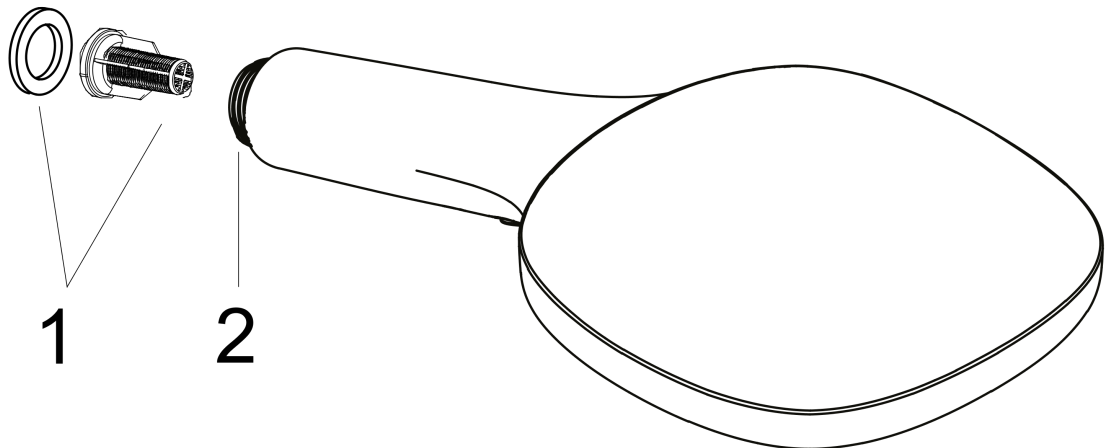

Raindance Select E Hand shower 120 3jet

Surface: **Chrome** Article Number: **26520000**

Description

product features

- shower head size: 120 mm
- spray type: RainAir, Rain, Whirl
- convenient spray selection via Select button
- spray disc surface: easy cleanable plastic spray disc
- maximum flow rate at 3 bar: 14,4 l/min
- minimum flow pressure: 1 bar
- with internal water conduction
- rinseable screen seal
- connection thread G ½
- connection dimension: DN15
- suitable for continous flow water heaters

Technology

Design awards

Product image

Scale drawing

Flowchart

The consumption was measured in combination with the appropriate fittings (thermostat/mixer/ in-wall valve) to reflect actual application in practice.

Raindance Select E
Hand shower 120 3jet

Surface: **Chrome** Article Number: **26520000**

Exploded Drawing

Year of production: >10/12

Raindance Select E
Hand shower 120 3jet
 Surface: **Chrome** Article Number: **26520000**