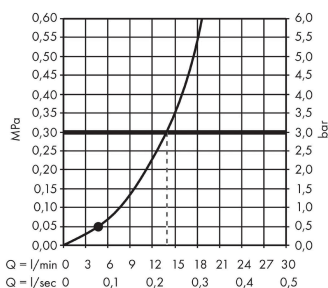

Crometta

Hand shower 100 1jet

Surface: **White/Chrome**

Article Number: **26331400**

Description

product features

- shower head size: 100 mm
- spray type: Rain
- spray disc surface: easy cleanable plastic spray disc
- maximum flow rate at 3 bar: 14 l/min
- minimum flow pressure: 1 bar
- with internal water conduction
- rinseable screen seal
- connection thread G 1/2
- connection dimension: DN15
- suitable for continuous flow water heaters

Technology

Certificates

Product image

Scale drawing

Flowchart

The consumption was measured in combination with the appropriate fittings (thermostat/mixer/in-wall valve) to reflect actual application in practice.