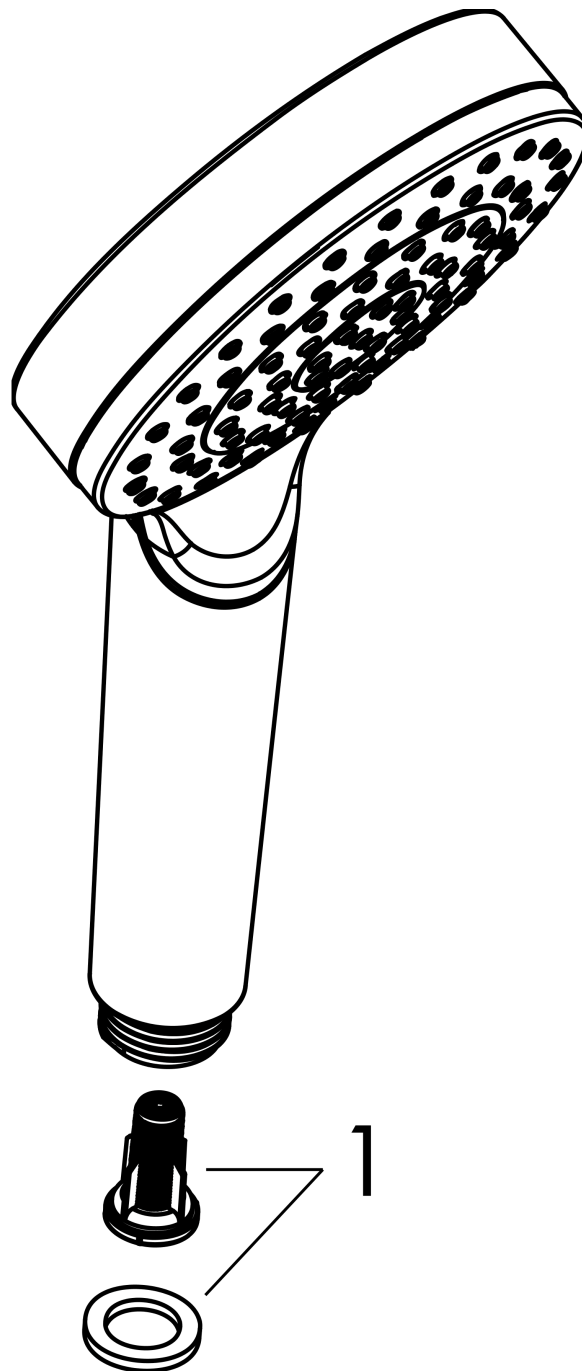

Crometta

Hand shower 100 1jet

Surface: **White/Chrome**

Article Number: **26331400**

Description

product features

- shower head size: 100 mm
- spray type: Rain
- spray disc surface: easy cleanable plastic spray disc
- maximum flow rate at 3 bar: 14 l/min
- minimum flow pressure: 1 bar
- with internal water conduction
- rinseable screen seal
- connection thread G 1/2
- connection dimension: DN15
- suitable for continuous flow water heaters

Technology

Certificates

Product image

Scale drawing

Flowchart

The consumption was measured in combination with the appropriate fittings (thermostat/mixer/in-wall valve) to reflect actual application in practice.

Crometta
Hand shower 100 1jet
Surface: **White/Chrome**

Article Number: **26331400**

Exploded Drawing

Year of production: >04/16

Crometta
Hand shower 100 1jet
 Surface: **White/Chrome** Article Number: **26331400**