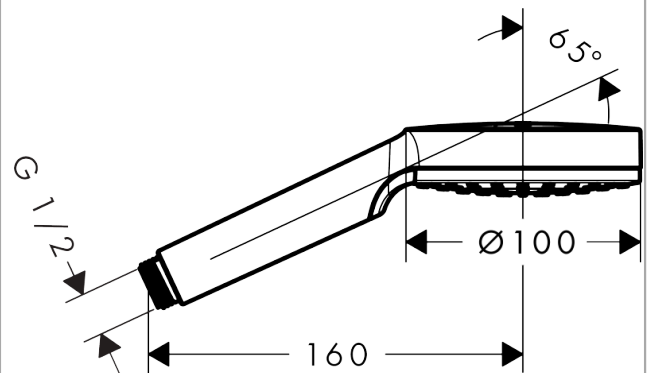

Crometta

Hand shower 100 1jet

Surface: **White/Chrome**

Article Number: **26331400**

Description

product features

- shower head size: 100 mm
- spray type: Rain
- spray disc surface: easy cleanable plastic spray disc
- maximum flow rate at 3 bar: 14 l/min
- minimum flow pressure: 1 bar
- with internal water conduction
- rinseable screen seal
- connection thread G 1/2
- connection dimension: DN15
- suitable for continuous flow water heaters

Technology

Certificates

Product image

Scale drawing

Flowchart

The consumption was measured in combination with the appropriate fittings (thermostat/mixer/in-wall valve) to reflect actual application in practice.

Crometta
Hand shower 100 1jet
Surface: **White/Chrome**

Article Number: **26331400**

Exploded Drawing

Year of production: >04/16

Crometta
Hand shower 100 1jet
 Surface: **White/Chrome** Article Number: **26331400**