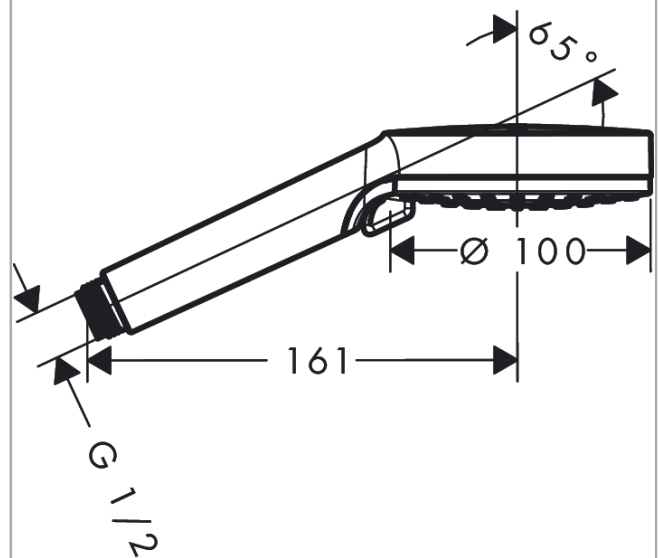

Crometta

Hand shower 100 Vario

Surface: **White/Chrome**

Article Number: **26330400**

Description

product features

- shower head size: 100 mm
- spray type: Rain, IntenseRain
- spray type adjustment by turning spray disc
- spray disc surface: easy cleanable plastic spray disc
- maximum flow rate at 3 bar: 13,8 l/min
- minimum flow pressure: 1 bar
- with internal water conduction
- rinseable screen seal
- connection thread G ½
- connection dimension: DN15
- suitable for continous flow water heaters

Technology

Certificates

Product image

Scale drawing

Flowchart

The consumption was measured in combination with the appropriate fittings (thermostat/mixer/ in-wall valve) to reflect actual application in practice.

Crometta
Hand shower 100 Vario
Surface: **White/Chrome**

Article Number: **26330400**

Exploded Drawing

Year of production: **>04/16**

Crometta
Hand shower 100 Vario
 Surface: **White/Chrome**

Article Number: **26330400**