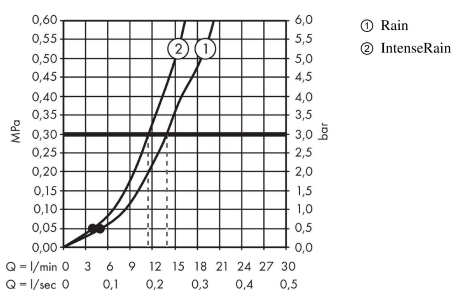

Crometta

Hand shower 100 Vario

Surface: **White/Chrome**

Article Number: **26330400**

Description

product features

- shower head size: 100 mm
- spray type: Rain, IntenseRain
- spray type adjustment by turning spray disc
- spray disc surface: easy cleanable plastic spray disc
- maximum flow rate at 3 bar: 13,8 l/min
- minimum flow pressure: 1 bar
- with internal water conduction
- rinseable screen seal
- connection thread G ½
- connection dimension: DN15
- suitable for continous flow water heaters

Technology

Certificates

Product image

Scale drawing

Flowchart

The consumption was measured in combination with the appropriate fittings (thermostat/mixer/ in-wall valve) to reflect actual application in practice.