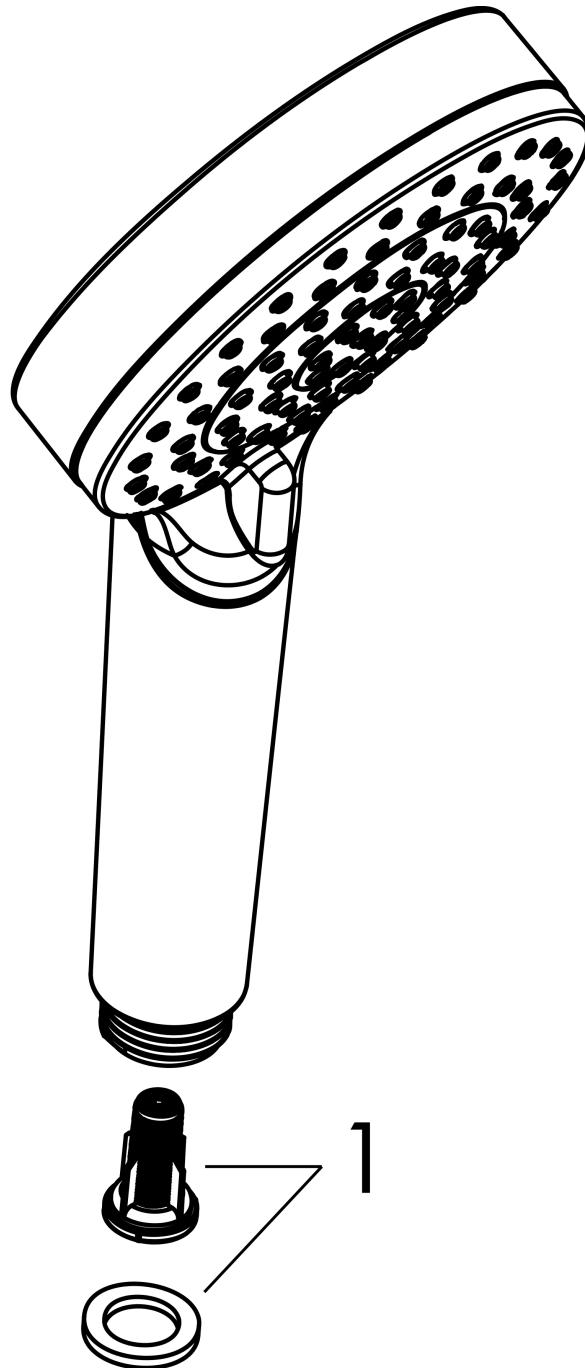

Crometta

Hand shower 100 Vario

Surface: **White/Chrome**

Article Number: **26330400**

Description

product features

- shower head size: 100 mm
- spray type: Rain, IntenseRain
- spray type adjustment by turning spray disc
- spray disc surface: easy cleanable plastic spray disc
- maximum flow rate at 3 bar: 13,8 l/min
- minimum flow pressure: 1 bar
- with internal water conduction
- rinseable screen seal
- connection thread G ½
- connection dimension: DN15
- suitable for continous flow water heaters

Technology

Certificates

Product image

Scale drawing

Flowchart

The consumption was measured in combination with the appropriate fittings (thermostat/mixer/ in-wall valve) to reflect actual application in practice.

Crometta
Hand shower 100 Vario
Surface: **White/Chrome**

Article Number: **26330400**

Exploded Drawing

Year of production: **>04/16**

Crometta
Hand shower 100 Vario
 Surface: **White/Chrome**

Article Number: **26330400**

Spare part list

Year of production: >**04/16**

| Pos. | Description | Article Number | Price | PU |
|-------------|--------------------|-----------------------|--------------|-----------|
| 1 | filter insert | 97708000 | € 5,36 | 1 |