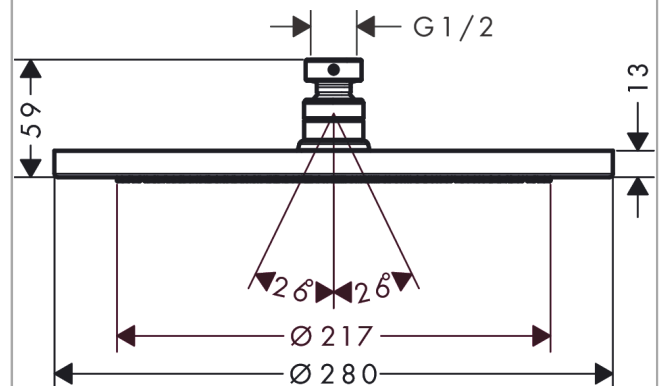

Croma

Overhead shower 280 1jet EcoSmart 9 l/min

Surface: **Chrome** Article Number: **26221000**

Description

product features

- shower head size: 280 mm
- spray type: RainAir
- ball-joint: overhead shower angle adjustable
- material spray disc: metal
- maximum flow rate at 3 bar: 8,5 l/min
- flow rate RainAir spray (at 3 bar): 8,5 l/min
- minimum flow pressure: 2 bar
- spray disc removable for cleaning
- installation: ceiling or wall
- connection thread G ½
- connection dimension: DN15
- suitable for continuous flow water heaters

Technology

Design awards

Product image

Scale drawing

Flowchart

The consumption was measured in combination with the appropriate fittings (thermostat/mixer/ in-wall valve) to reflect actual application in practice.

Croma
Overhead shower 280 1jet EcoSmart 9 l/min
 Surface: **Chrome** Article Number: **26221000**

Exploded Drawing

Year of production: >04/16

Croma**Overhead shower 280 1jet EcoSmart 9 l/min**Surface: **Chrome** Article Number: **26221000****Spare part list**

Year of production: >04/16

Pos.	Description	Article Number	Price	PU
1	filter packing	94246000	€ 3,33	1
2	flow limiter (9 l/min)	95659000	€ 8,69	1
3	ball joint	98941000	€ 36,89	1
4	lock washer	98942000	€ 18,80	1
5	nut	97958000	€ 5,36	1
6	lever collar	97536000	€ 5,36	1
7	seal	97606000	€ 5,36	1
8	air jet (Eco)	95795000	€ 28,92	1
9	O-ring 7x2	98419000	€ 3,33	1