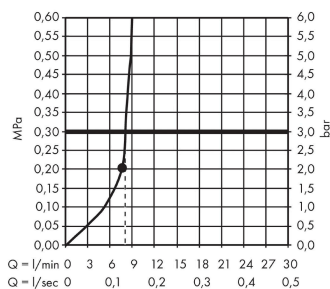

Croma

Overhead shower 280 1jet EcoSmart 9 l/min

Surface: **Chrome** Article Number: **26221000**

Description

product features

- shower head size: 280 mm
- spray type: RainAir
- ball-joint: overhead shower angle adjustable
- material spray disc: metal
- maximum flow rate at 3 bar: 8,5 l/min
- flow rate RainAir spray (at 3 bar): 8,5 l/min
- minimum flow pressure: 2 bar
- spray disc removable for cleaning
- installation: ceiling or wall
- connection thread G ½
- connection dimension: DN15
- suitable for continuous flow water heaters

Technology

Design awards

Product image

Scale drawing

Flowchart

The consumption was measured in combination with the appropriate fittings (thermostat/mixer/ in-wall valve) to reflect actual application in practice.

Croma
Overhead shower 280 1jet EcoSmart 9 l/min
 Surface: **Chrome** Article Number: **26221000**

Exploded Drawing

Year of production: >04/16

Croma**Overhead shower 280 1jet EcoSmart 9 l/min**Surface: **Chrome** Article Number: **26221000****Spare part list**