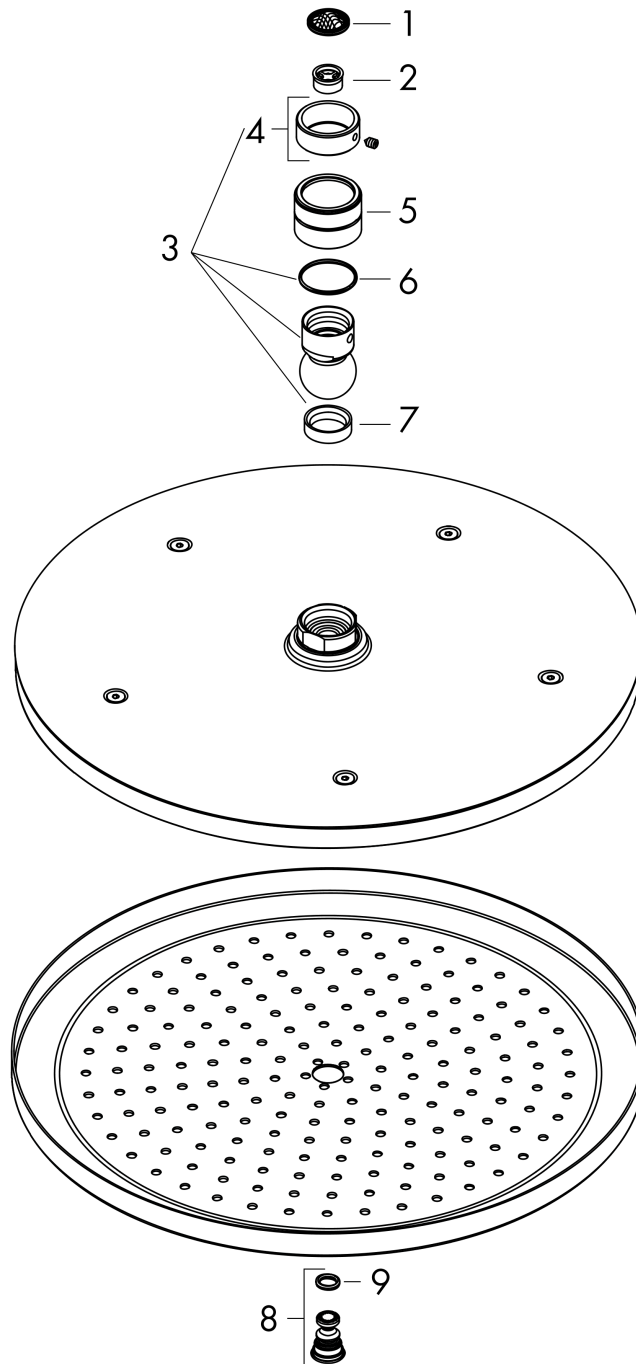

Croma

Overhead shower 280 1jet EcoSmart 9 l/min

Surface: **Chrome** Article Number: **26221000**

Description

product features

- shower head size: 280 mm
- spray type: RainAir
- ball-joint: overhead shower angle adjustable
- material spray disc: metal
- maximum flow rate at 3 bar: 8,5 l/min
- flow rate RainAir spray (at 3 bar): 8,5 l/min
- minimum flow pressure: 2 bar
- spray disc removable for cleaning
- installation: ceiling or wall
- connection thread G ½
- connection dimension: DN15
- suitable for continuous flow water heaters

Technology

Design awards

Product image

Scale drawing

Flowchart

The consumption was measured in combination with the appropriate fittings (thermostat/mixer/ in-wall valve) to reflect actual application in practice.

Croma
Overhead shower 280 1jet EcoSmart 9 l/min
 Surface: **Chrome** Article Number: **26221000**

Exploded Drawing

Year of production: >04/16

Croma**Overhead shower 280 1jet EcoSmart 9 l/min**Surface: **Chrome** Article Number: **26221000****Spare part list**

Year of production: >04/16

Pos.	Description	Article Number	Price	PU
1	filter packing	94246000	€ 3,33	1
2	flow limiter (9 l/min)	95659000	€ 8,69	1
3	ball joint	98941000	€ 36,89	1
4	lock washer	98942000	€ 18,80	1
5	nut	97958000	€ 5,36	1
6	lever collar	97536000	€ 5,36	1
7	seal	97606000	€ 5,36	1
8	air jet (Eco)	95795000	€ 28,92	1
9	O-ring 7x2	98419000	€ 3,33	1