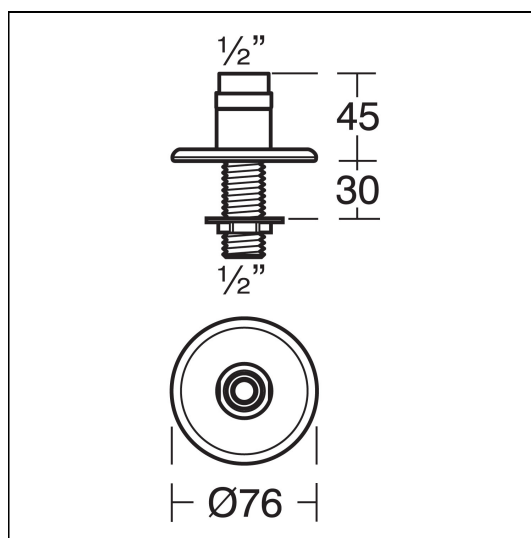

Nimbus 21 Concealed bib tap wall mount

ILLUSTRATED

B1686 Nimbus 21 concealed bib tap wall mount self centralising installation pair

ILLUSTRATED PRODUCT DETAILS

Materials

B1686 Chrome Plated Brass

Finishes

B1686 Chrome (AA)

Special Notes

Self centralising feature simplifies upright installation.

ACCREDITATIONS

FEATURES