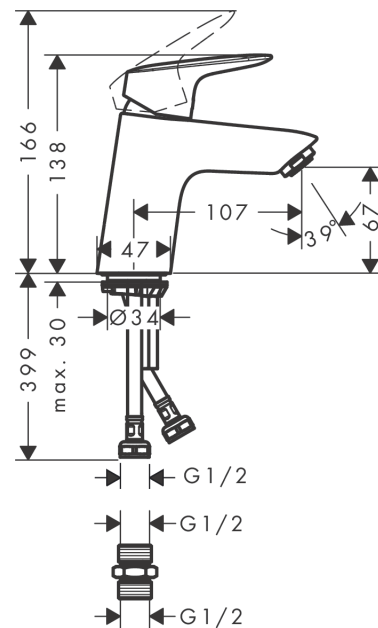

### Scale drawing

Year of production: &gt;09/19

| Pos. | Description                       | Art. no. | Price | PU |
|------|-----------------------------------|----------|-------|----|
| 1    | handle                            | 92224000 | -     | 1  |
| 2    | screw cover                       | 96338000 | -     | 1  |
| 3    | flange                            | 97406000 | -     | 1  |
| 4    | nut                               | 97209000 | -     | 1  |
| 5    | O-Ring 32x2                       | 98193000 | -     | 1  |
| 6    | O-ring 35x2                       | 92604000 | -     | 1  |
| 7    | cartridge, assy                   | 92730000 | -     | 1  |
| 8    | locking screw for handle          | 95140000 | -     | 1  |
| 9    | seal                              | 95008000 | -     | 1  |
| 10   | adapter for cartridge             | 98750000 | -     | 1  |
| 11   | O-Ring 30x2                       | 98186000 | -     | 1  |
| 12   | aerator M24x1                     | 92254000 | -     | 1  |
| 13   | screw M8 x 68                     | 97736000 | -     | 1  |
| 14   | seal Ø 42                         | 98722000 | -     | 1  |
| 15   | fixing set                        | 96016000 | -     | 1  |
| 16   | connection hose 450 mm M8x0,75 G½ | 97443000 | -     | 1  |
| 17   | O-ring 6,6x1,6                    | 93019000 | -     | 1  |
| 18   | connecting thread                 | 97160000 | -     | 1  |