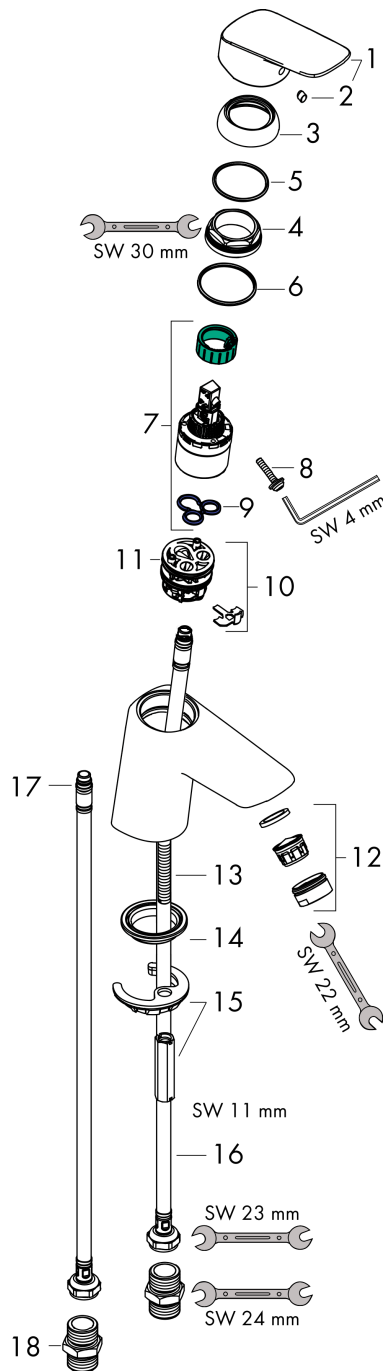

## Logis

**Single lever basin mixer 70 min. 0.2 bar without waste**

Surfaces: **chrome** Art. no. : **71071010**

### Scale drawing

### Flowchart

**Logis**  
**Single lever basin mixer 70 min. 0.2 bar without waste**  
 Surfaces: **chrome** Art. no. : **71071010**

**Exploded Drawing**

Year of production: >09/19

**Logis****Single lever basin mixer 70 min. 0.2 bar without waste**Surfaces: **chrome** Art. no. : **71071010****Spare part list**

Year of production: &gt;09/19

| Pos. | Description                       | Art. no. | Price | PU |
|------|-----------------------------------|----------|-------|----|
| 1    | handle                            | 92224000 | -     | 1  |
| 2    | screw cover                       | 96338000 | -     | 1  |
| 3    | flange                            | 97406000 | -     | 1  |
| 4    | nut                               | 97209000 | -     | 1  |
| 5    | O-Ring 32x2                       | 98193000 | -     | 1  |
| 6    | O-ring 35x2                       | 92604000 | -     | 1  |
| 7    | cartridge, assy                   | 92730000 | -     | 1  |
| 8    | locking screw for handle          | 95140000 | -     | 1  |
| 9    | seal                              | 95008000 | -     | 1  |
| 10   | adapter for cartridge             | 98750000 | -     | 1  |
| 11   | O-Ring 30x2                       | 98186000 | -     | 1  |
| 12   | aerator M24x1                     | 92254000 | -     | 1  |
| 13   | screw M8 x 68                     | 97736000 | -     | 1  |
| 14   | seal Ø 42                         | 98722000 | -     | 1  |
| 15   | fixing set                        | 96016000 | -     | 1  |
| 16   | connection hose 450 mm M8x0,75 G½ | 97443000 | -     | 1  |
| 17   | O-ring 6,6x1,6                    | 93019000 | -     | 1  |
| 18   | connecting thread                 | 97160000 | -     | 1  |