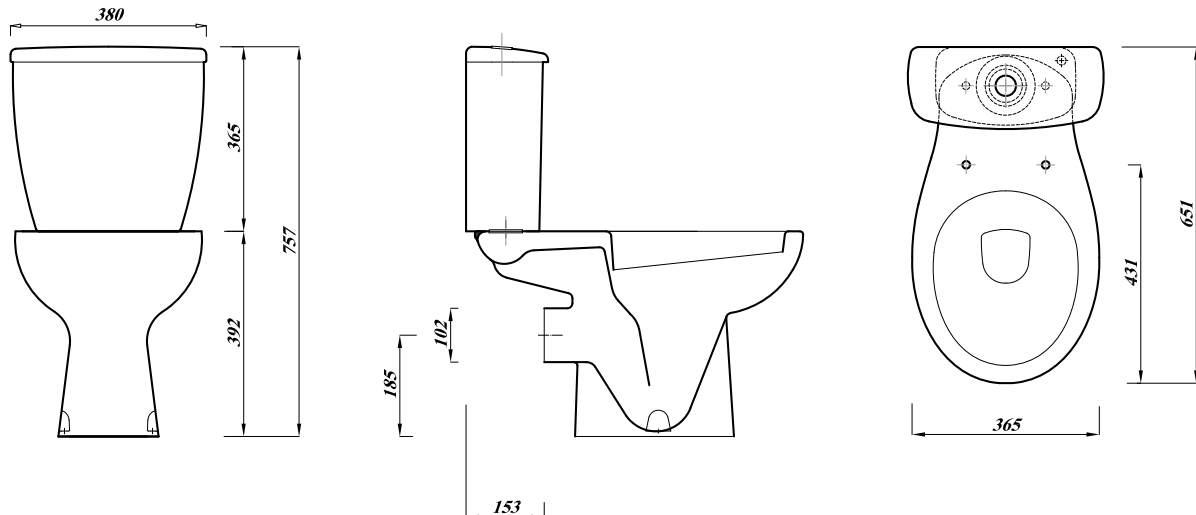

ATLAS TRADE SMOOTH PAN

Product Code	ASTSMPA
Outlet	Horizontal
Weight (Kg)	15.6
Fixing kit included	Yes
Material	Vitreous China
Flushing Volume (Ltr)	6/4 Standard / Adjustable down to 4/2.6
Suitable Cistern & Standard Seat	ASWHSMCIPB-STWHSUNP

Key features:

- UKCA Compliant
- Easy fixing
- Horizontal outlet
- Lifetime ceramic guarantee*

Description:

Our new Atlas Trade Smooth Pan comes with easy to install fixings. The smooth features of this pan also make it easy to clean.

All dimensions are approximate and subject to normal ceramic variation. Although every effort is made not to change the above product specification, Lecico reserve the right to do so without prior notification if necessary. *Against manufacturers defects. Full information on guarantees available on request.