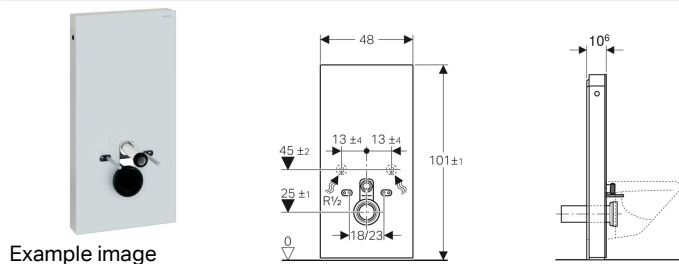

## Geberit Monolith sanitary module for wall-hung WC, 101 cm, front cladding made of glass

### Application purposes

- For renovations, conversions and new buildings
- For wall inlets with inlet height > 23 cm
- For replacing low-level exposed cisterns
- For replacing wall-hung WCs with close-coupled exposed cistern
- For Geberit AquaClean WC complete solutions
- For connecting Geberit AquaClean WC enhancement solutions, with accessories
- For mounting on finished floors
- For installation in front of drywalls or solid walls
- For compensating the offset between WC connections and wall drains using a stepped straight connector for wall-hung WCs

### Scope of delivery

- Water supply connection set with 2 angle stop valves, 1/2"
- Flush bend extension 160 mm
- Sleeve made of EPDM,  $\varnothing$  44 / 55 mm
- Straight connector made of PE-HD,  $\varnothing$  90 mm
- Adaptor socket made of PE-HD,  $\varnothing$  90 / 110 mm
- 2 threaded rods M12
- Sound insulation set
- Base cover
- Fastening material for drywall
- Fastening material

- Height-adjustable up to 7 cm
- Fastening height WC ceramic appliance  $35 \pm 1$  cm
- Cistern, fully insulated against condensation
- Side cladding made of aluminium brushed
- Self-supporting
- Adjustable flush volume
- Water supply connection on the bottom
- Water supply connection on the left/right possible with accessories