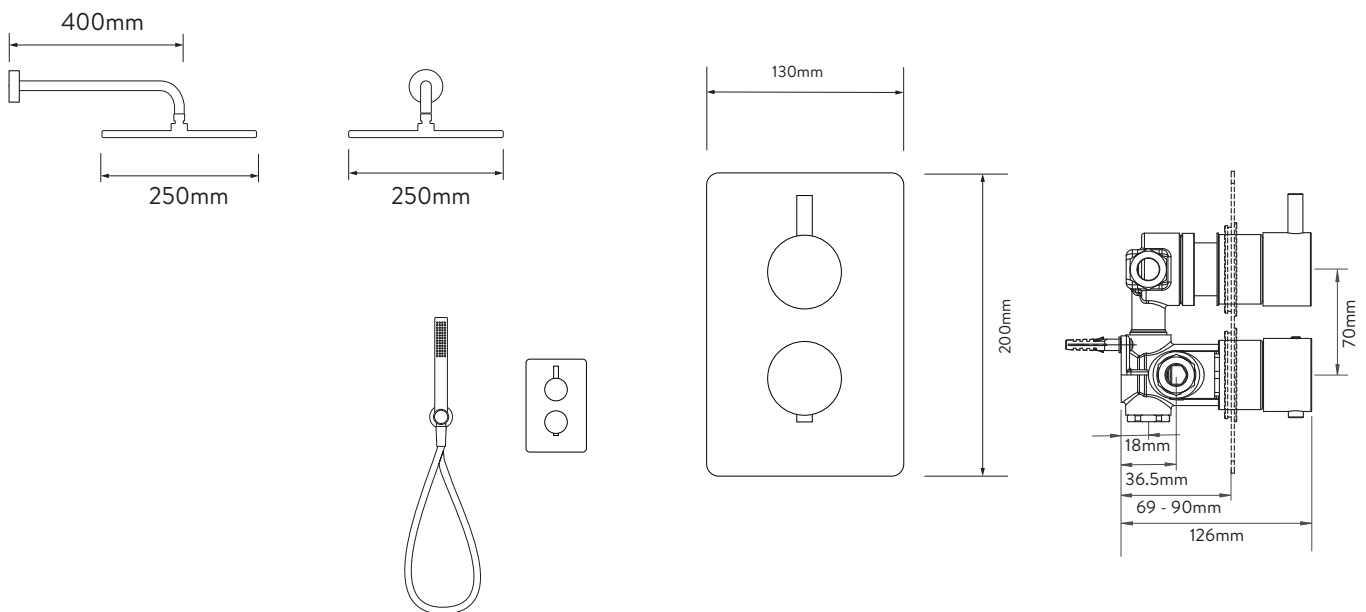

AQUALISA

DREAM™ CONCEALED MIXER SHOWER

DRMDCV2.
HSFW.RND

DUAL OUTLET WITH WALL FIXED DRENCHER AND HAND SHOWER -
ROUND - LP/HP - CHROME

DIMENSIONAL DRAWINGS

CONTROLLER

FIXED HEAD

HOSE

HAND SHOWER

AQUALISA

DREAM™ CONCEALED MIXER SHOWER

DRMDCV2.
HSFW.RND

DUAL OUTLET WITH WALL FIXED DRENCHER AND HAND SHOWER –
ROUND – LP/HP – CHROME

TECHNICAL SPECIFICATIONS

Minimum pressure requirements	0.2 bar
Maximum pressure requirements	5 bar
Fitting connections	15mm pipe
Outlet connections	15mm pipe
Inlet supply positions	Hot/left, Cold/right
Water system	All water systems
Features	Separate temperature control with override button for extra safety
	Luxury brass valve with chrome finish
	WRAS approved valve
	Soft rub nozzles for easy cleaning
	1.5m smooth chrome hose (11mm bore)
	Simple switching between wand hand shower and drencher head
	187mm sleek minimal hand shower
	250mm drencher head, 1 spray pattern
Colour	Chrome
Guarantee period	5 year guarantee (Valve)
	2 year guarantee (head and kit)