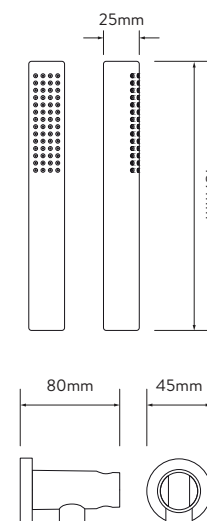

AQUALISA

DREAM™ CONCEALED MIXER SHOWER

DRMDCV2.
HSFW.RND

DUAL OUTLET WITH WALL FIXED DRENCHER AND HAND SHOWER -
ROUND - LP/HP - CHROME

DIMENSIONAL DRAWINGS

CONTROLLER

FIXED HEAD

HOSE

HAND SHOWER

AQUALISA

DREAM™ CONCEALED MIXER SHOWER

DRMDCV2.
HSFW.RND

DUAL OUTLET WITH WALL FIXED DRENCHER AND HAND SHOWER –
ROUND – LP/HP – CHROME

TECHNICAL SPECIFICATIONS

Minimum pressure requirements	0.2 bar
Maximum pressure requirements	5 bar
Fitting connections	15mm pipe
Outlet connections	15mm pipe
Inlet supply positions	Hot/left, Cold/right
Water system	All water systems
Features	Separate temperature control with override button for extra safety
	Luxury brass valve with chrome finish
	WRAS approved valve
	Soft rub nozzles for easy cleaning
	1.5m smooth chrome hose (11mm bore)
	Simple switching between wand hand shower and drencher head
	187mm sleek minimal hand shower
	250mm drencher head, 1 spray pattern
Colour	Chrome
Guarantee period	5 year guarantee (Valve)
	2 year guarantee (head and kit)