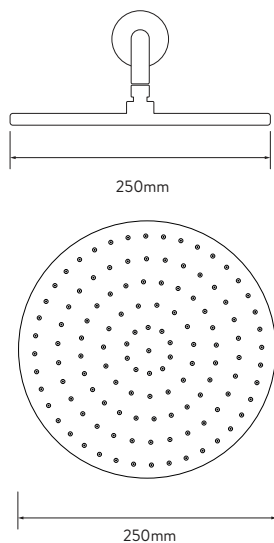

AQUALISA

DREAM™ CONCEALED MIXER SHOWER

DRMDCV2.
HSFW.RND

DUAL OUTLET WITH WALL FIXED DRENCHER AND HAND SHOWER -
ROUND - LP/HP - CHROME

DIMENSIONAL DRAWINGS

CONTROLLER

FIXED HEAD

HOSE

HAND SHOWER

AQUALISA

DREAM™ CONCEALED MIXER SHOWER

DRMDCV2.
HSFW.RND

DUAL OUTLET WITH WALL FIXED DRENCHER AND HAND SHOWER –
ROUND – LP/HP – CHROME

TECHNICAL SPECIFICATIONS

Minimum pressure requirements	0.2 bar
Maximum pressure requirements	5 bar
Fitting connections	15mm pipe
Outlet connections	15mm pipe
Inlet supply positions	Hot/left, Cold/right
Water system	All water systems
Features	Separate temperature control with override button for extra safety
	Luxury brass valve with chrome finish
	WRAS approved valve
	Soft rub nozzles for easy cleaning
	1.5m smooth chrome hose (11mm bore)
	Simple switching between wand hand shower and drencher head
	187mm sleek minimal hand shower
	250mm drencher head, 1 spray pattern
Colour	Chrome
Guarantee period	5 year guarantee (Valve)
	2 year guarantee (head and kit)