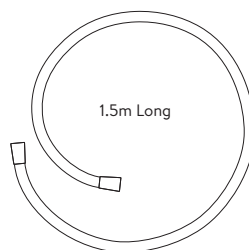

AQUALISA

DREAM™ CONCEALED MIXER SHOWER

DRMDCV2.
HSFW.RND

DUAL OUTLET WITH WALL FIXED DRENCHER AND HAND SHOWER -
ROUND - LP/HP - CHROME

DIMENSIONAL DRAWINGS

CONTROLLER

FIXED HEAD

HOSE

HAND SHOWER

AQUALISA

DREAM™ CONCEALED MIXER SHOWER

DRMDCV2.
HSFW.RND

DUAL OUTLET WITH WALL FIXED DRENCHER AND HAND SHOWER –
ROUND – LP/HP – CHROME

TECHNICAL SPECIFICATIONS

Minimum pressure requirements	0.2 bar
Maximum pressure requirements	5 bar
Fitting connections	15mm pipe
Outlet connections	15mm pipe
Inlet supply positions	Hot/left, Cold/right
Water system	All water systems
Features	Separate temperature control with override button for extra safety
	Luxury brass valve with chrome finish
	WRAS approved valve
	Soft rub nozzles for easy cleaning
	1.5m smooth chrome hose (11mm bore)
	Simple switching between wand hand shower and drencher head
	187mm sleek minimal hand shower
	250mm drencher head, 1 spray pattern
Colour	Chrome
Guarantee period	5 year guarantee (Valve)
	2 year guarantee (head and kit)