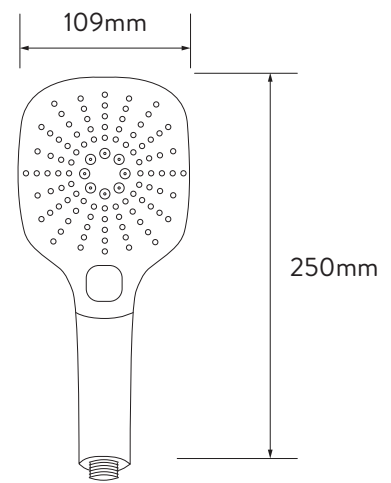

## DREAM™ CONCEALED MIXER SHOWER

DRMDCV1.  
AD.SQR

SINGLE OUTLET WITH ADJUSTABLE HEAD - SQUARE - LP/HP - CHROME

### DIMENSIONAL DRAWINGS

### ADJUSTABLE HEAD