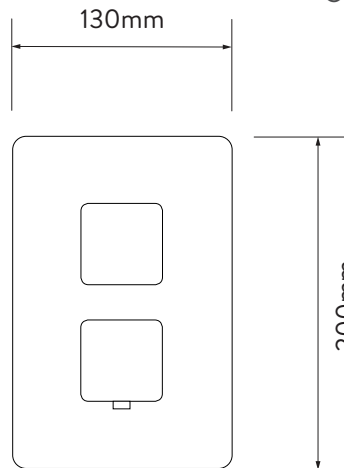

CONTROLLER