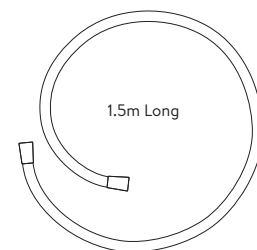

AQUALISA

DREAM™ CONCEALED MIXER SHOWER

DRMDCV1.
AD.SQR

SINGLE OUTLET WITH ADJUSTABLE HEAD - SQUARE - LP/HP - CHROME

DIMENSIONAL DRAWINGS

ADJUSTABLE HEAD

CONTROLLER

HOSE