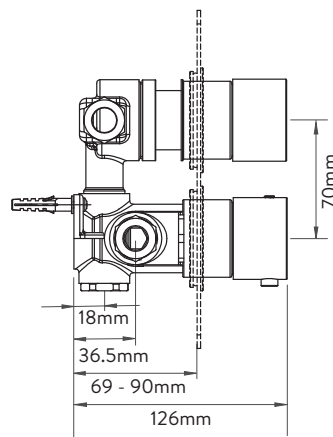

CONTROLLER