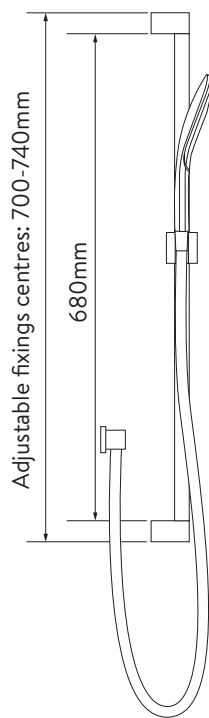

## DREAM™ CONCEALED MIXER SHOWER

DRMDCV1.  
AD.SQR

SINGLE OUTLET WITH ADJUSTABLE HEAD - SQUARE - LP/HP - CHROME

### DIMENSIONAL DRAWINGS

### ADJUSTABLE HEAD