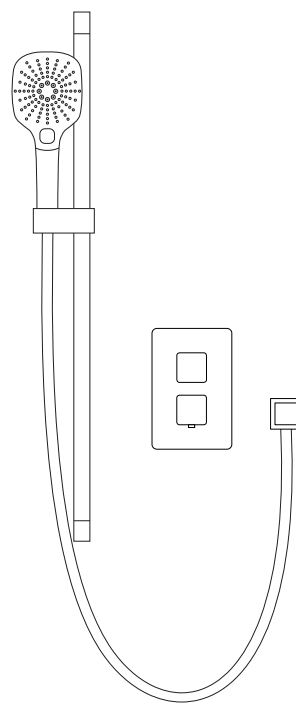

## DREAM™ CONCEALED MIXER SHOWER

DRMDCV1.  
AD.SQR

SINGLE OUTLET WITH ADJUSTABLE HEAD - SQUARE - LP/HP - CHROME

### DIMENSIONAL DRAWINGS

### ADJUSTABLE HEAD

## DREAM™ CONCEALED MIXER SHOWER

DRMDCV1.  
AD.SQR

SINGLE OUTLET WITH ADJUSTABLE HEAD – SQUARE – LP/HP - CHROME

---