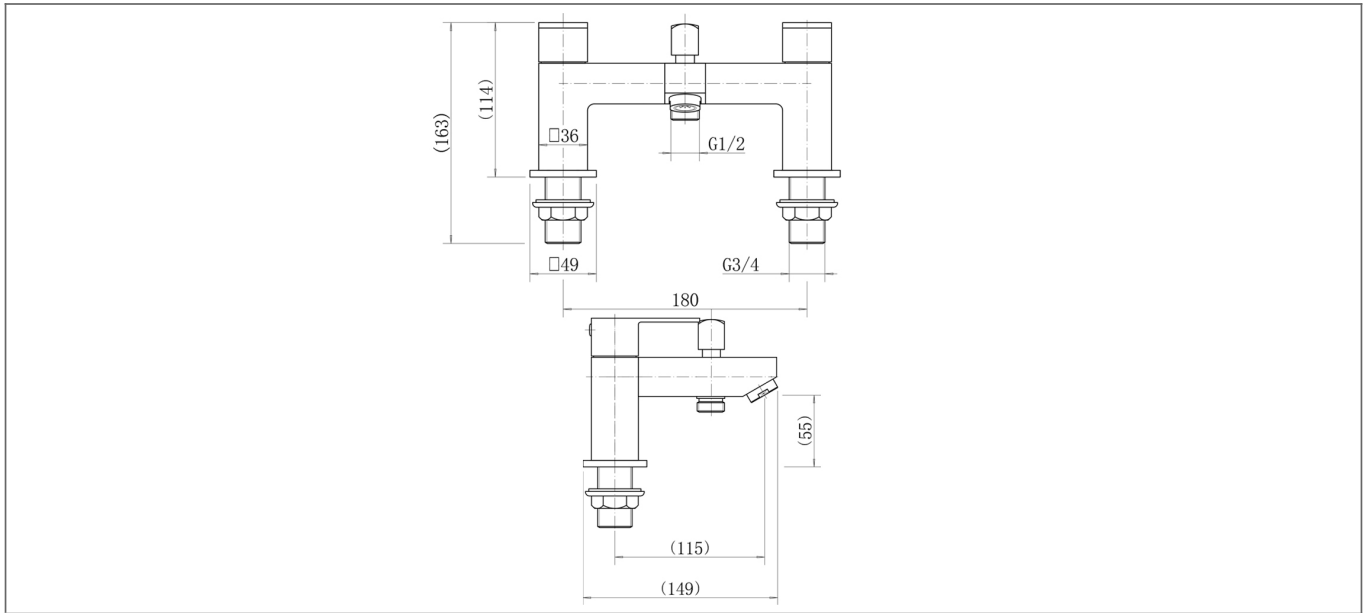

## Specification

Product Guarantee:	Lifetime
Material:	Brass
Style:	Modern
Handle Type:	Lever
Tap Pressure:	Low Pressure
Min Operating Pressure:	0.2 Bar
Number Of Tap Holes:	2
Projection (mm):	149
Flow Rate 0.5 Bar (L/min):	25.9
Flow Rate 1 Bar (L/min):	36
Flow Rate 2 Bar (L/min):	51.3
Flow Rate 3 Bar (L/min):	61.9
Colour:	Black
Tap Pressure:	Low Pressure
Mount Type:	Deck Mounted

Dimensions: All measurements are in millimetres and are subject to normal manufacturing variations.

Due to a continuing development programme to improve design and performance, we reserve all rights to vary specifications without prior notice. Please note, all accessories are for photographic purposes only.

## Technical Drawing

Dimensions: All measurements are in millimetres and are subject to normal manufacturing variations.

Due to a continuing development programme to improve design and performance, we reserve all rights to vary specifications without prior notice. Please note, all accessories are for photographic purposes only.