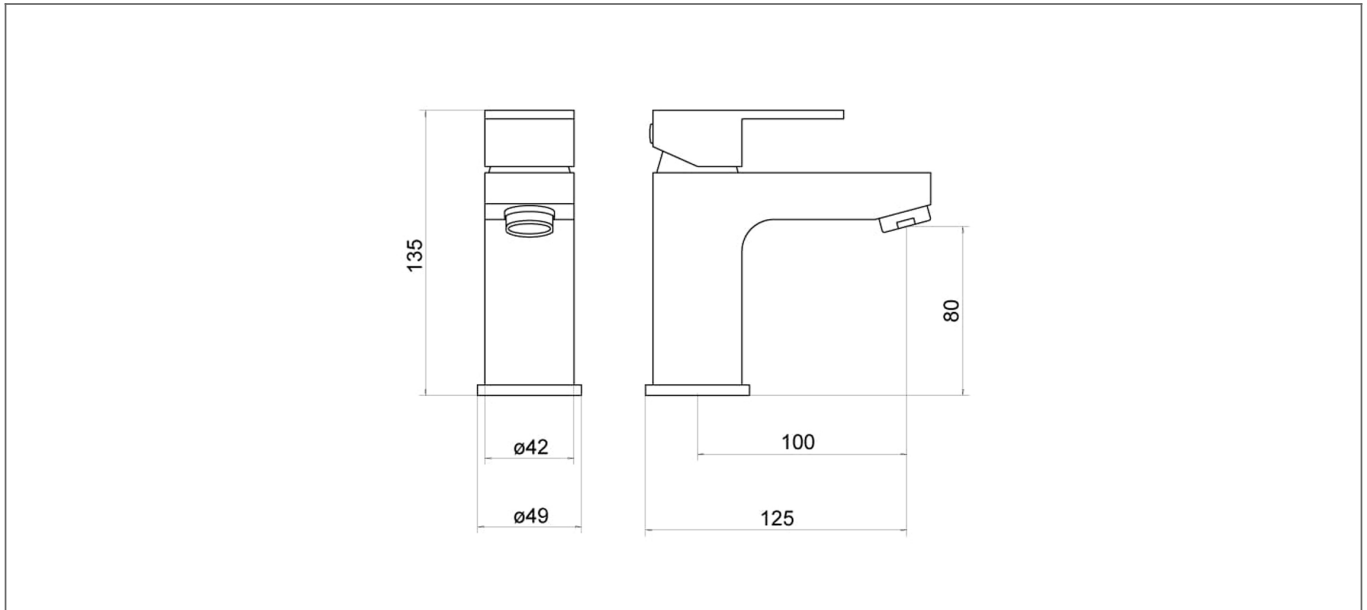

Technical Datasheet

Product Code: **TT922**

Product Description: **Kawa Black Mono Basin Mixer**

Specification

Product Guarantee:	Lifetime
Material:	Brass
Style:	Modern
Handle Type:	Lever
Tap Pressure:	Low Pressure
Min Operating Pressure:	0.2 Bar
Waste Included:	No
Number Of Tap Holes:	1
Projection (mm):	100
Flow Rate 0.5 Bar (L/min):	9.2
Flow Rate 1 Bar (L/min):	12.7
Flow Rate 2 Bar (L/min):	17.8
Flow Rate 3 Bar (L/min):	21.6
Colour:	Black
Tap Pressure:	Low Pressure
Mount Type:	Deck Mounted

Dimensions: All measurements are in millimetres and are subject to normal manufacturing variations.

Due to a continuing development programme to improve design and performance, we reserve all rights to vary specifications without prior notice. Please note, all accessories are for photographic purposes only.

Technical Datasheet

Product Code: TT922

Product Description: **Kawa Black Mono Basin Mixer**

Technical Drawing

Dimensions: All measurements are in millimetres and are subject to normal manufacturing variations.