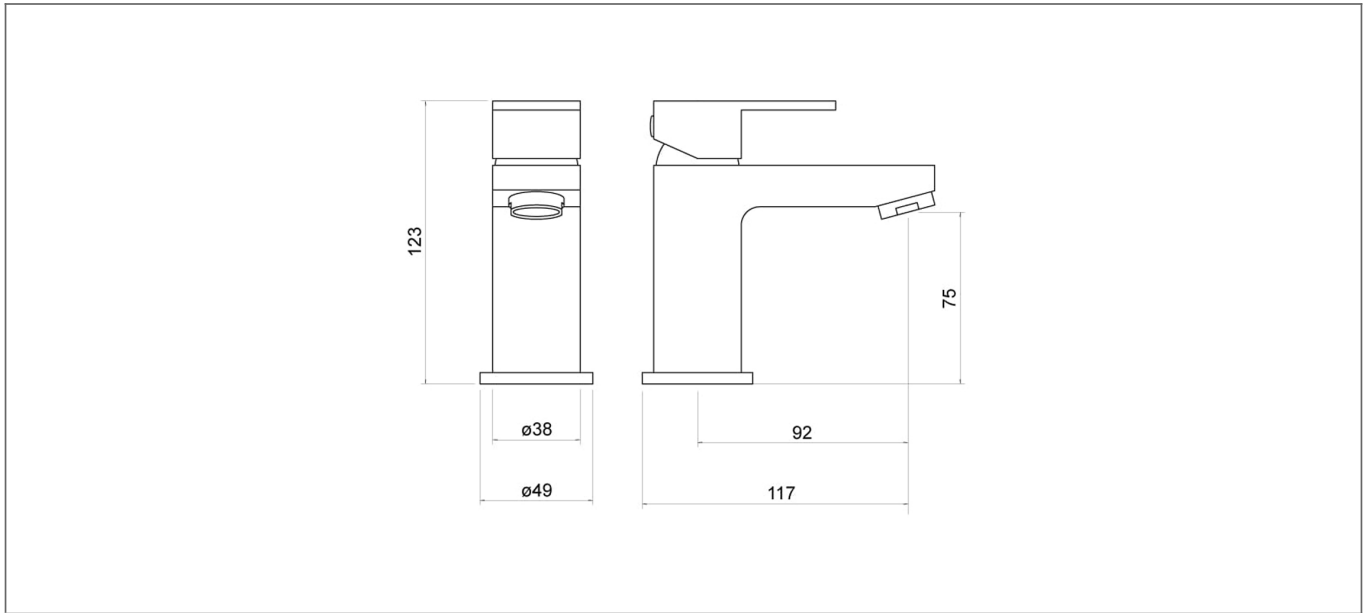

Technical Datasheet

Product Code: TT921

Product Description: **Kawa Black Mini Mono Basin**

Specification

Product Guarantee:	Lifetime
Material:	Brass
Style:	Modern
Handle Type:	Lever
Tap Pressure:	Low Pressure
Min Operating Pressure:	0.2 Bar
Waste Included:	No
Number Of Tap Holes:	1
Projection (mm):	92
Flow Rate 0.5 Bar (L/min):	7.3
Flow Rate 1 Bar (L/min):	10
Flow Rate 2 Bar (L/min):	14
Flow Rate 3 Bar (L/min):	7.1
Colour:	Black
Tap Pressure:	Low Pressure
Mount Type:	Deck Mounted

Dimensions: All measurements are in millimetres and are subject to normal manufacturing variations.

Due to a continuing development programme to improve design and performance, we reserve all rights to vary specifications without prior notice. Please note, all accessories are for photographic purposes only.

Technical Datasheet

Product Code: TT921

Product Description: **Kawa Black Mini Mono Basin**

Technical Drawing

Dimensions: All measurements are in millimetres and are subject to normal manufacturing variations.