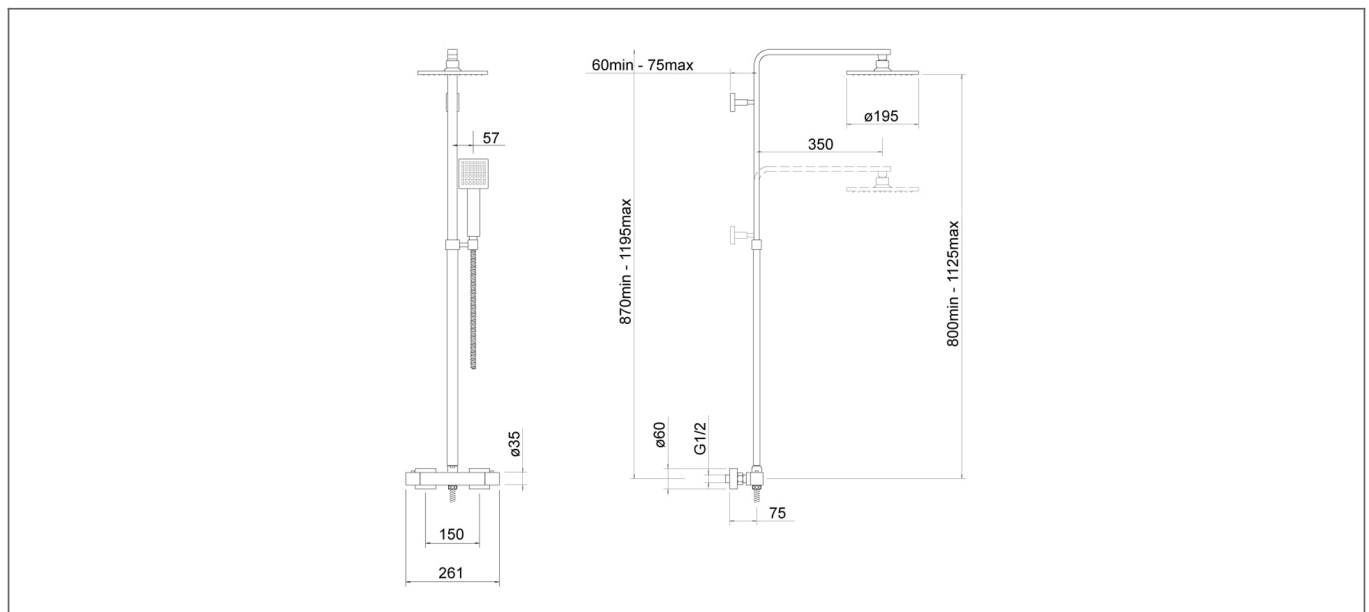

Technical Datasheet

Product Code: TSS101

Product Description: Zacha Black Square Adjustable Thermostatic Shower

Specification

Product Guarantee:	Lifetime
Packaged Weight (kg):	4.15 kg
Material:	Brass
Style:	Modern
Min Operating Pressure:	0.5 Bar
Number Of Outlets:	2
Handle Type:	Knob
Valve Type:	Thermostatic

Technical Drawing

Dimensions: All measurements are in millimetres and are subject to normal manufacturing variations.

Due to a continuing development programme to improve design and performance, we reserve all rights to vary specifications without prior notice. Please note, all accessories are for photographic purposes only.