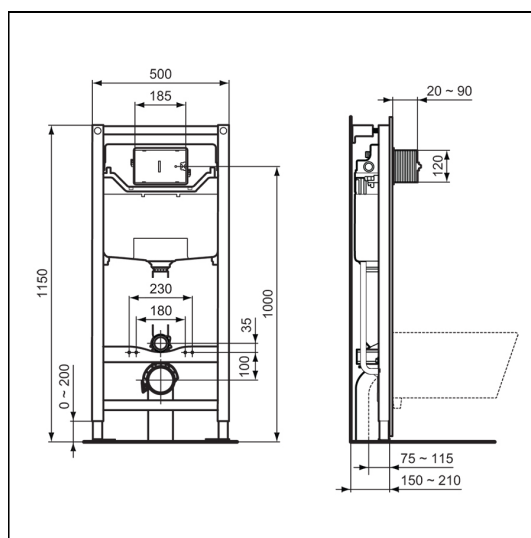

ProSys 1150mm height, pneumatic wall hung WC frame

ILLUSTRATED

- R0313** ProSys 1150mm height, pneumatic wall hung WC frame, 120 depth, front actuation
- R0116** Oleas P1 pneumatic dual flushplate Ideal Standard - chrome

OPTIONS

- R0119** Oleas P2 pneumatic dual flushplate Ideal Standard - white
- S0857** Oleas P2 pneumatic dual flushplate Armitage Shanks - chrome
- R0124** Oleas P3 pneumatic dual flushplate Ideal Standard - white
- R0110** Solea P2 pneumatic dual flushplate Ideal Standard - white
- S0775** Septa Pro P1 pneumatic metal dual flushplate Armitage Shanks
- S0860** Septa Pro P2 pneumatic metal dual small flushplate Armitage Shanks
- S0776** Speta Pro P3 pneumatic metal single small flushplate Armitage Shanks
- R0136** Septa Pro P4 pneumatic metal dual small flushplate with raised adjustable buttons
- P0109** Septa Pro XS pneumatic push button no logo - chrome
- R0184** Septa Pro XS pneumatic push button, no logo
- R0137** Septa Pro inspection plate white
- R0099** ProSys electronic conversion kit for infra-red actuated flushplates (Septa Pro E1 & E2) (120 depth frames and cisterns only)

ILLUSTRATED PRODUCT DETAILS

Weights

- R0313** 12.20 KG
- R0116** 0.38 KG

Materials

- R0313** Mixed Material
- R0116** Mixed Material

Finishes

- R0313**  Neutral / No Finish (67)
- R0116**  White (AC)

FINISH OPTIONS

Special Notes

Suitable for use with selected Ideal Standard & Armitage Shanks wall hung WC bowls at 6/4 litre or 4.5/3 litre dual flush. For use with Oleas, solea and Septa Pro pneumatic flushplates or Altes/Symfo or Septa Pro electronic plates with the appropriate conversion kit.