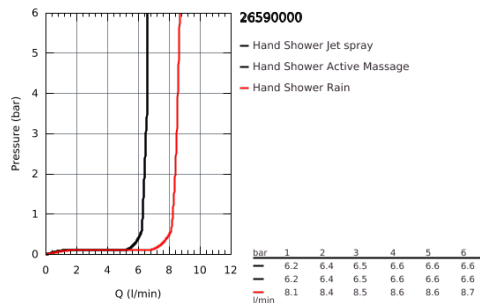

26 590 000 HAND SHOWER 3 SPRAYS

PRODUCT DESCRIPTION

- spray plate chrome
- GROHE Rain including DripStop, Jet including DripStop, ActiveMassage
- **GROHE EcoJoy** 9,5 l/min flow limiter
- **GROHE DreamSpray** perfect spray pattern
- **GROHE SmartTip** showering spray selection via push of a ring
- **GROHE RainStart** - hand shower starts always with Rain spray pattern
- **GROHE StarLight** chrome finish
- **SpeedClean** anti-limescale system
- **Inner WaterGuide** for a longer life
- Universal Mounting System. Fits all standard shower hoses
- **suitable for instantaneous heater**

26 590 000 HAND SHOWER 3 SPRAYS

26 590 000 **HAND SHOWER 3 SPRAYS**

SPARE PARTS

1: Strainer (Order-nr. 0700200M)