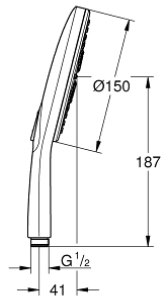

26 590 000 HAND SHOWER 3 SPRAYS

PRODUCT DESCRIPTION

- spray plate chrome
- GROHE Rain including DripStop, Jet including DripStop, ActiveMassage
- **GROHE EcoJoy** 9,5 l/min flow limiter
- **GROHE DreamSpray** perfect spray pattern
- **GROHE SmartTip** showering spray selection via push of a ring
- **GROHE RainStart** - hand shower starts always with Rain spray pattern
- **GROHE StarLight** chrome finish
- **SpeedClean** anti-limescale system
- **Inner WaterGuide** for a longer life
- Universal Mounting System. Fits all standard shower hoses
- **suitable for instantaneous heater**

26 590 000 HAND SHOWER 3 SPRAYS

26 590 000 **HAND SHOWER 3 SPRAYS**

SPARE PARTS

1: Strainer (Order-nr. 0700200M)