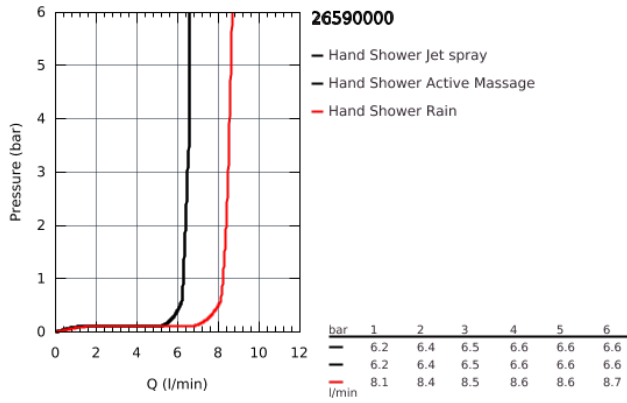

26 590 000 HAND SHOWER 3 SPRAYS

PRODUCT DESCRIPTION

- spray plate chrome
- GROHE Rain including DripStop, Jet including DripStop, ActiveMassage
- **GROHE EcoJoy** 9,5 l/min flow limiter
- **GROHE DreamSpray** perfect spray pattern
- **GROHE SmartTip** showering spray selection via push of a ring
- **GROHE RainStart** - hand shower starts always with Rain spray pattern
- **GROHE StarLight** chrome finish
- **SpeedClean** anti-limescale system
- **Inner WaterGuide** for a longer life
- Universal Mounting System. Fits all standard shower hoses
- **suitable for instantaneous heater**

26 590 000 HAND SHOWER 3 SPRAYS

26 590 000 **HAND SHOWER 3 SPRAYS**

SPARE PARTS

1: Strainer (Order-nr. 0700200M)