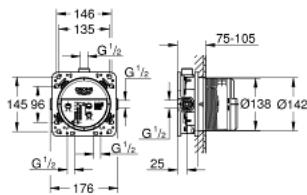

## 35 600 000 UNIVERSAL ROUGH-IN BOX, 1/2"

### PRODUCT DESCRIPTION

- 3 outlets 1/2"
- 2 inlets below, 1/2"
- installation depth 75-105 mm
- connection unit in DR brass
- pre-mounted flushing plug
- stable build-in box and protective cover
- fixing options for solid walls and dry cladding
- gasket
- without set for final installation

35 600 000 **UNIVERSAL ROUGH-IN BOX, 1/2"**

**SPARE PARTS**

1: Seal kit (Order-nr. 48263000)\*

\* Optional accessories